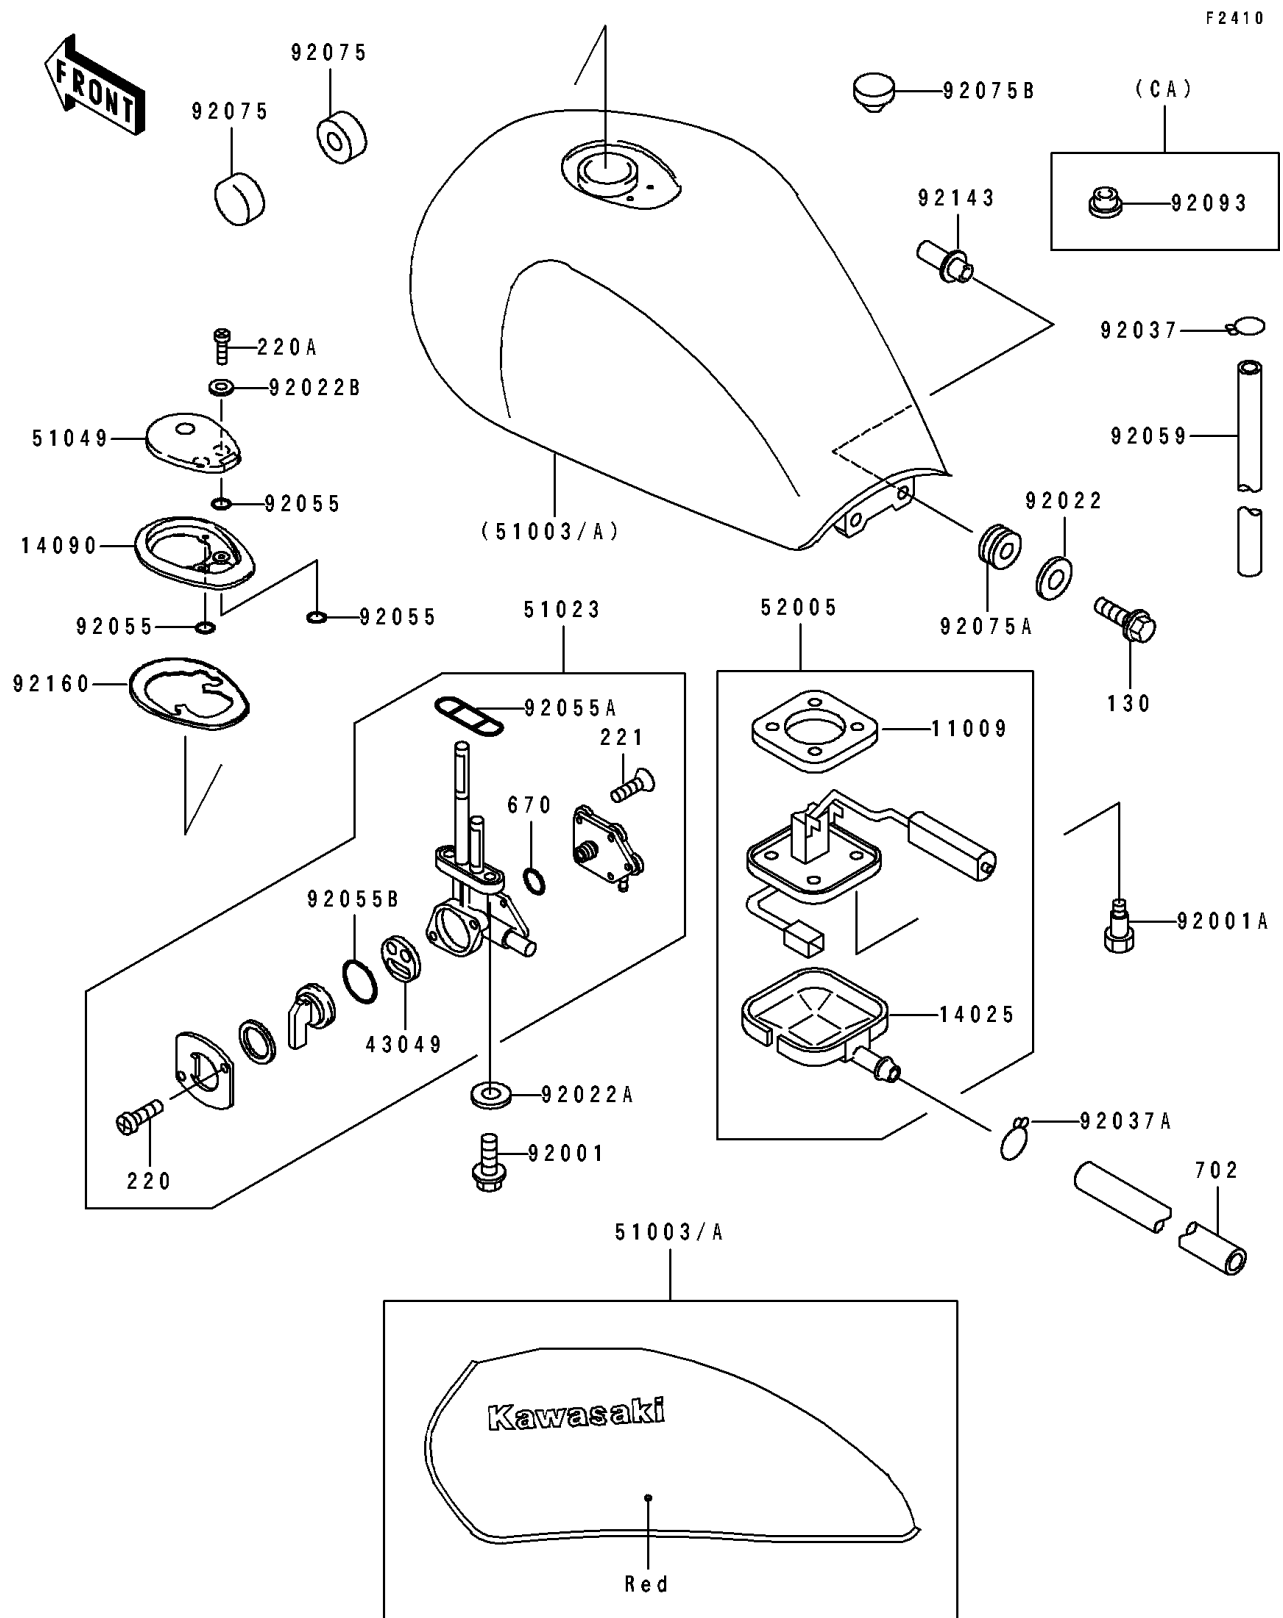

1994 ZR1100 Zephyr PARTS DIAGRAM

Fuel Tank

1994 ZR1100 Zephyr PARTS LIST

Fuel Tank

ITEM NAME	PART NUMBER	QUANTITY
GASKET,FUEL GAUGE (Ref # 11009)	11009-1656	1
COVER,FUEL GAUGE (Ref # 14025)	14025-1536	1
COVER,TANK CAP (Ref # 14090)	14090-1180	1
PACKING,TAP VALVE (Ref # 43049)	43049-1066	1
TANK-COMP-FUEL,L.V.RED (Ref # 51003)	51003-5444-P5	1
TAP-ASSY,FUEL (Ref # 51023)	51023-1166	1
CAP-TANK,FUEL (Ref # 51049)	51049-1088	1
GAUGE,FUEL (Ref # 52005)	52005-1103	1
BOLT,6X20 (Ref # 92001)	92001-1091	2
BOLT,FUEL GAUGE (Ref # 92001A)	92001-1705	4
WASHER,6.5X24X2 (Ref # 92022)	92022-1690	2
WASHER,6.2X11X1.5 (Ref # 92022A)	92022-183	2
WASHER,5.1X10X1.0 (Ref # 92022B)	92022-1977	3
CLAMP,TUBE (Ref # 92037)	92037-010	1
CLAMP,TUBE (Ref # 92037A)	92037-147	1
RING-O (Ref # 92055)	92055-1023	5
RING-O,FUEL TAP PACKING (Ref # 92055A)	92055-1112	1
RING-O,TAP LEVER (Ref # 92055B)	92055-1419	1
TUBE,6X9X360 (Ref # 92059)	92059-103	1
DAMPER,FUEL TANK (Ref # 92075)	92075-101	2
DAMPER (Ref # 92075A)	92075-1690	2
DAMPER (Ref # 92075B)	92075-1737	2
COLLAR (Ref # 92143)	92143-1560	2
DAMPER,TANK CAP COVER (Ref # 92160)	92160-1339	1
BOLT-FLANGED,6X50 (Ref # 130)	130G0650	2
SCREW-PAN-CROS (Ref # 220)	220B0308	2
SCREW-PAN-CROS (Ref # 220A)	220B0514	3
SCREW-CSK-CROS,4X14 (Ref # 221)	221B0414	5
O RING,4MM (Ref # 670)	670B1504	1

1994 ZR1100 Zephyr PARTS LIST

Fuel Tank

ITEM NAME	PART NUMBER	QUANTITY
TUBE-RUBBER,7X10X550 (Ref # 702)	702A07550	1