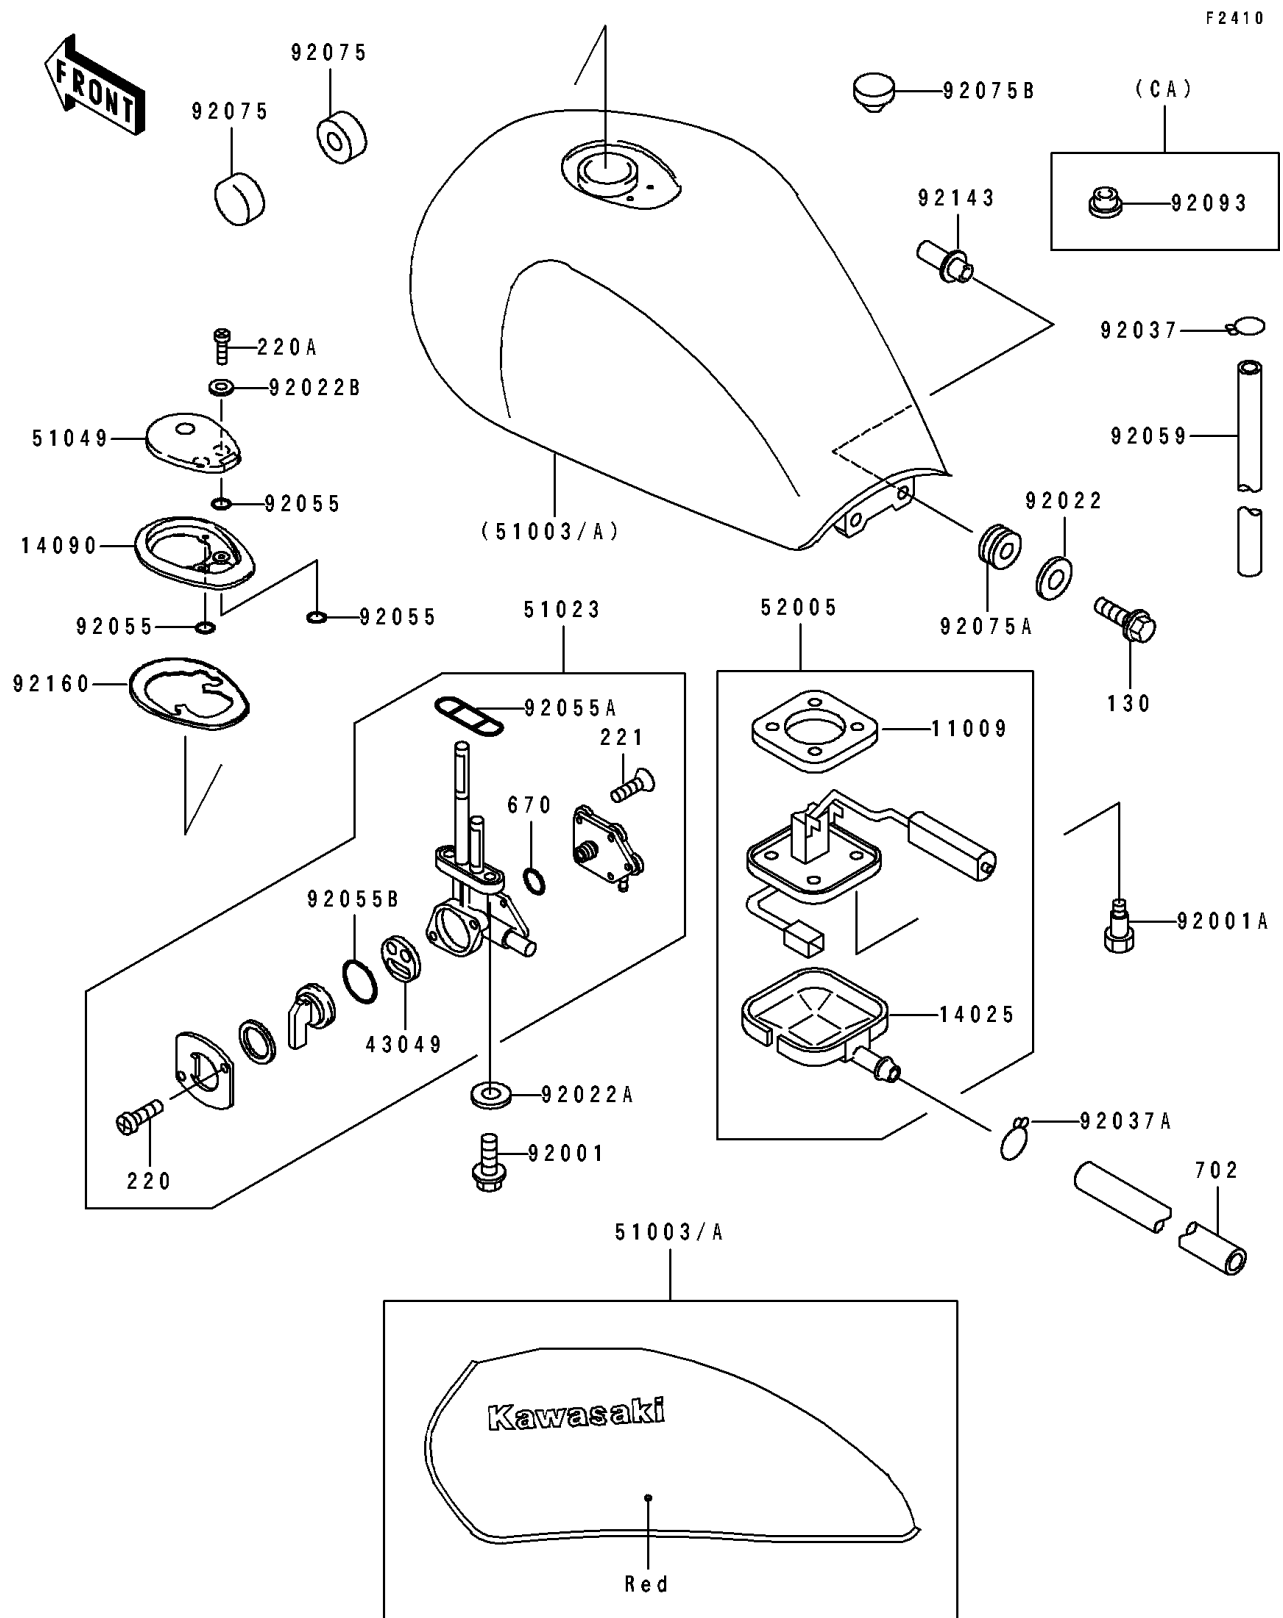

1995 ZR1100 Zephyr PARTS DIAGRAM

Fuel Tank

1995 ZR1100 Zephyr PARTS LIST

Fuel Tank

ITEM NAME	PART NUMBER	QUANTITY
GASKET,FUEL GAUGE (Ref # 11009)	11009-1656	1
COVER,FUEL GAUGE (Ref # 14025)	14025-1536	1
COVER,TANK CAP (Ref # 14090)	14090-1180	1
PACKING,TAP VALVE (Ref # 43049)	43049-1066	1
TANK-COMP-FUEL,L.V.RED (Ref # 51003)	51003-5444-P5	1
TAP-ASSY,FUEL (Ref # 51023)	51023-1166	1
CAP-TANK,FUEL (Ref # 51049)	51049-1088	1
GAUGE,FUEL (Ref # 52005)	52005-1103	1
BOLT,6X20 (Ref # 92001)	92001-1091	2
BOLT,FUEL GAUGE (Ref # 92001A)	92001-1705	4
WASHER,6.5X24X2 (Ref # 92022)	92022-1690	2
WASHER,6.2X11X1.5 (Ref # 92022A)	92022-183	2
WASHER,5.1X10X1.0 (Ref # 92022B)	92022-1977	3
CLAMP,TUBE (Ref # 92037)	92037-010	1
CLAMP,TUBE (Ref # 92037A)	92037-147	1
RING-O (Ref # 92055)	92055-1023	5
RING-O,FUEL TAP PACKING (Ref # 92055A)	92055-1112	1
RING-O,TAP LEVER (Ref # 92055B)	92055-1419	1
TUBE,6X9X360 (Ref # 92059)	92059-103	1
DAMPER,FUEL TANK (Ref # 92075)	92075-101	2
DAMPER (Ref # 92075A)	92075-1690	2
DAMPER (Ref # 92075B)	92075-1737	2
COLLAR (Ref # 92143)	92143-1560	2
DAMPER,TANK CAP COVER (Ref # 92160)	92160-1339	1
BOLT-FLANGED,6X50 (Ref # 130)	130G0650	2
SCREW-PAN-CROS (Ref # 220)	220B0308	2
SCREW-PAN-CROS (Ref # 220A)	220B0514	3
SCREW-CSK-CROS,4X14 (Ref # 221)	221B0414	5
O RING,4MM (Ref # 670)	670B1504	1

1995 ZR1100 Zephyr PARTS LIST

Fuel Tank

ITEM NAME	PART NUMBER	QUANTITY
TUBE-RUBBER,7X10X550 (Ref # 702)	702A07550	1