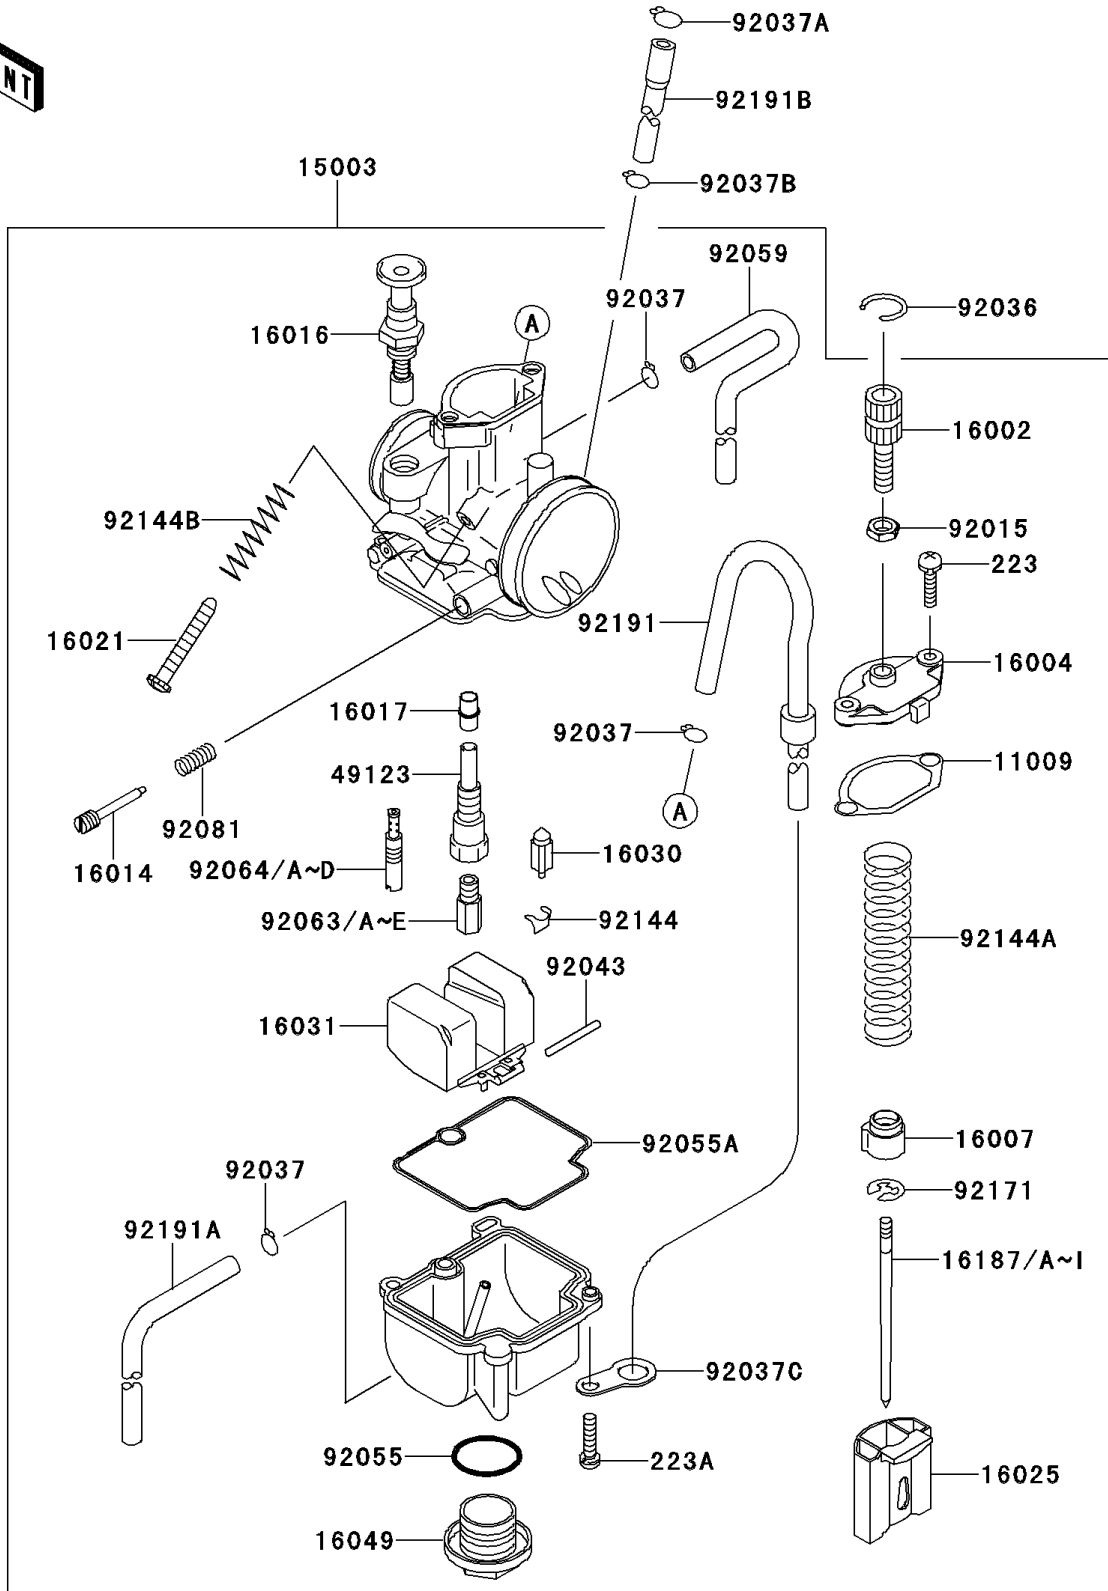

2011 KX™ 85 PARTS DIAGRAM

Carburetor

E1611