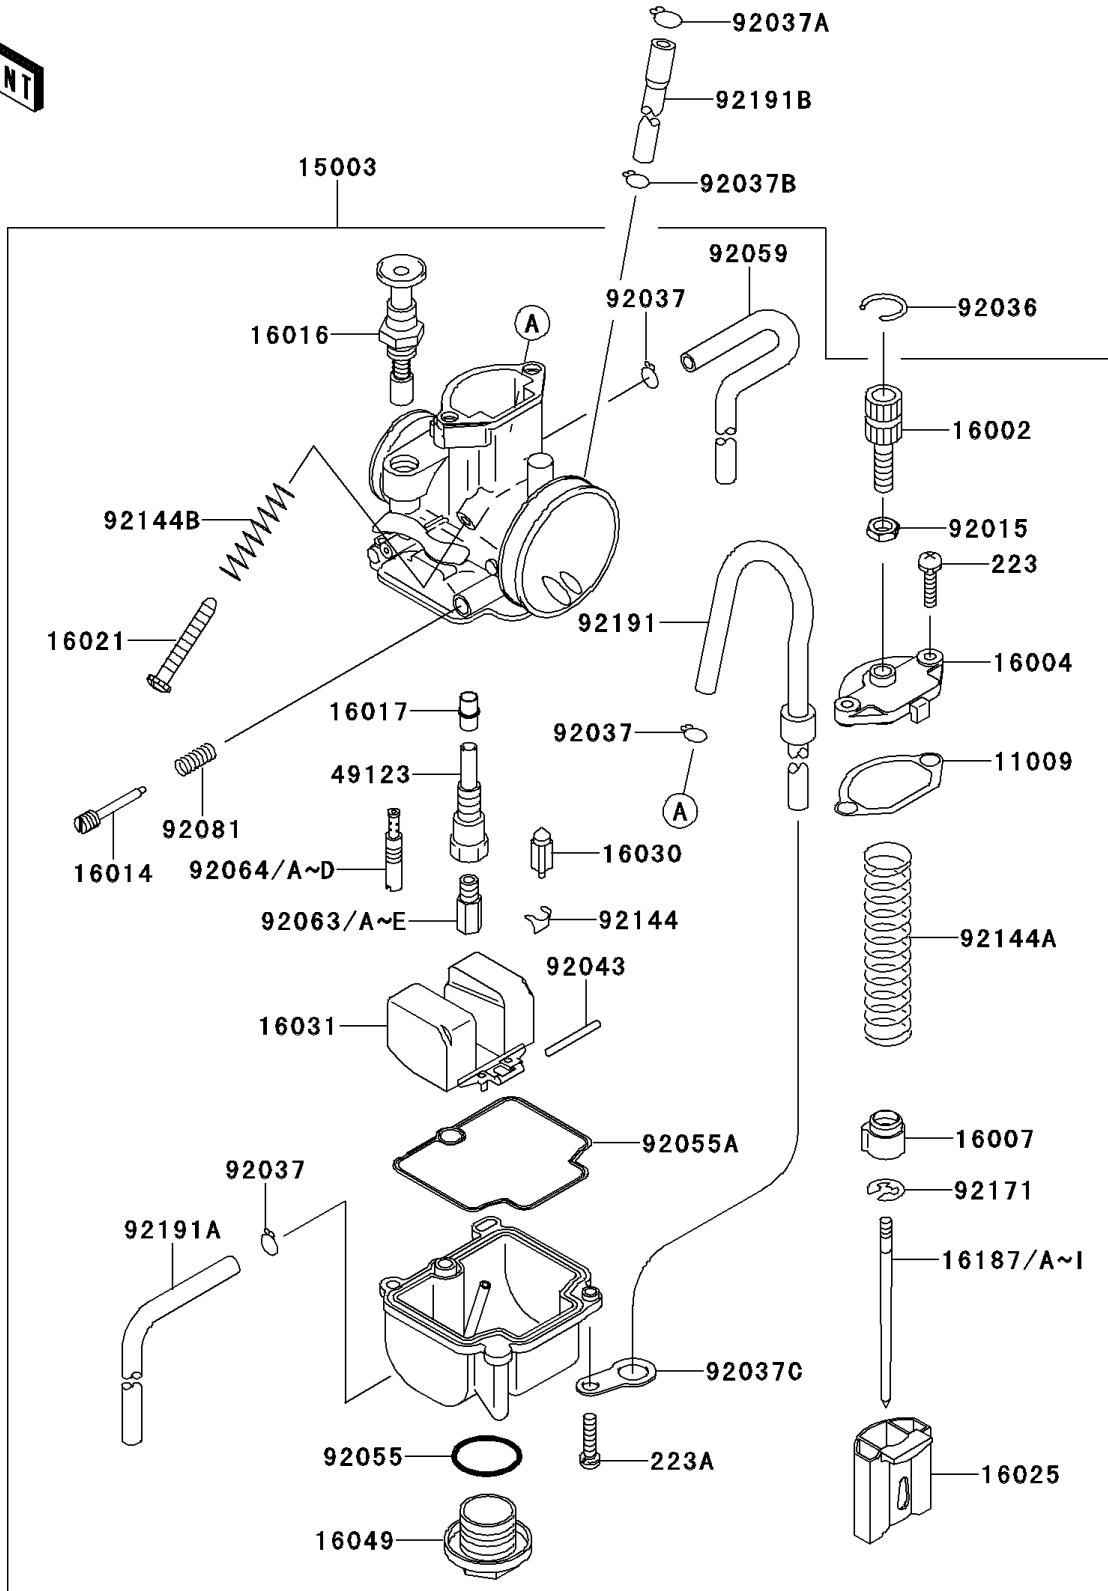

2013 KX™ 85 PARTS DIAGRAM

Carburetor

E1611