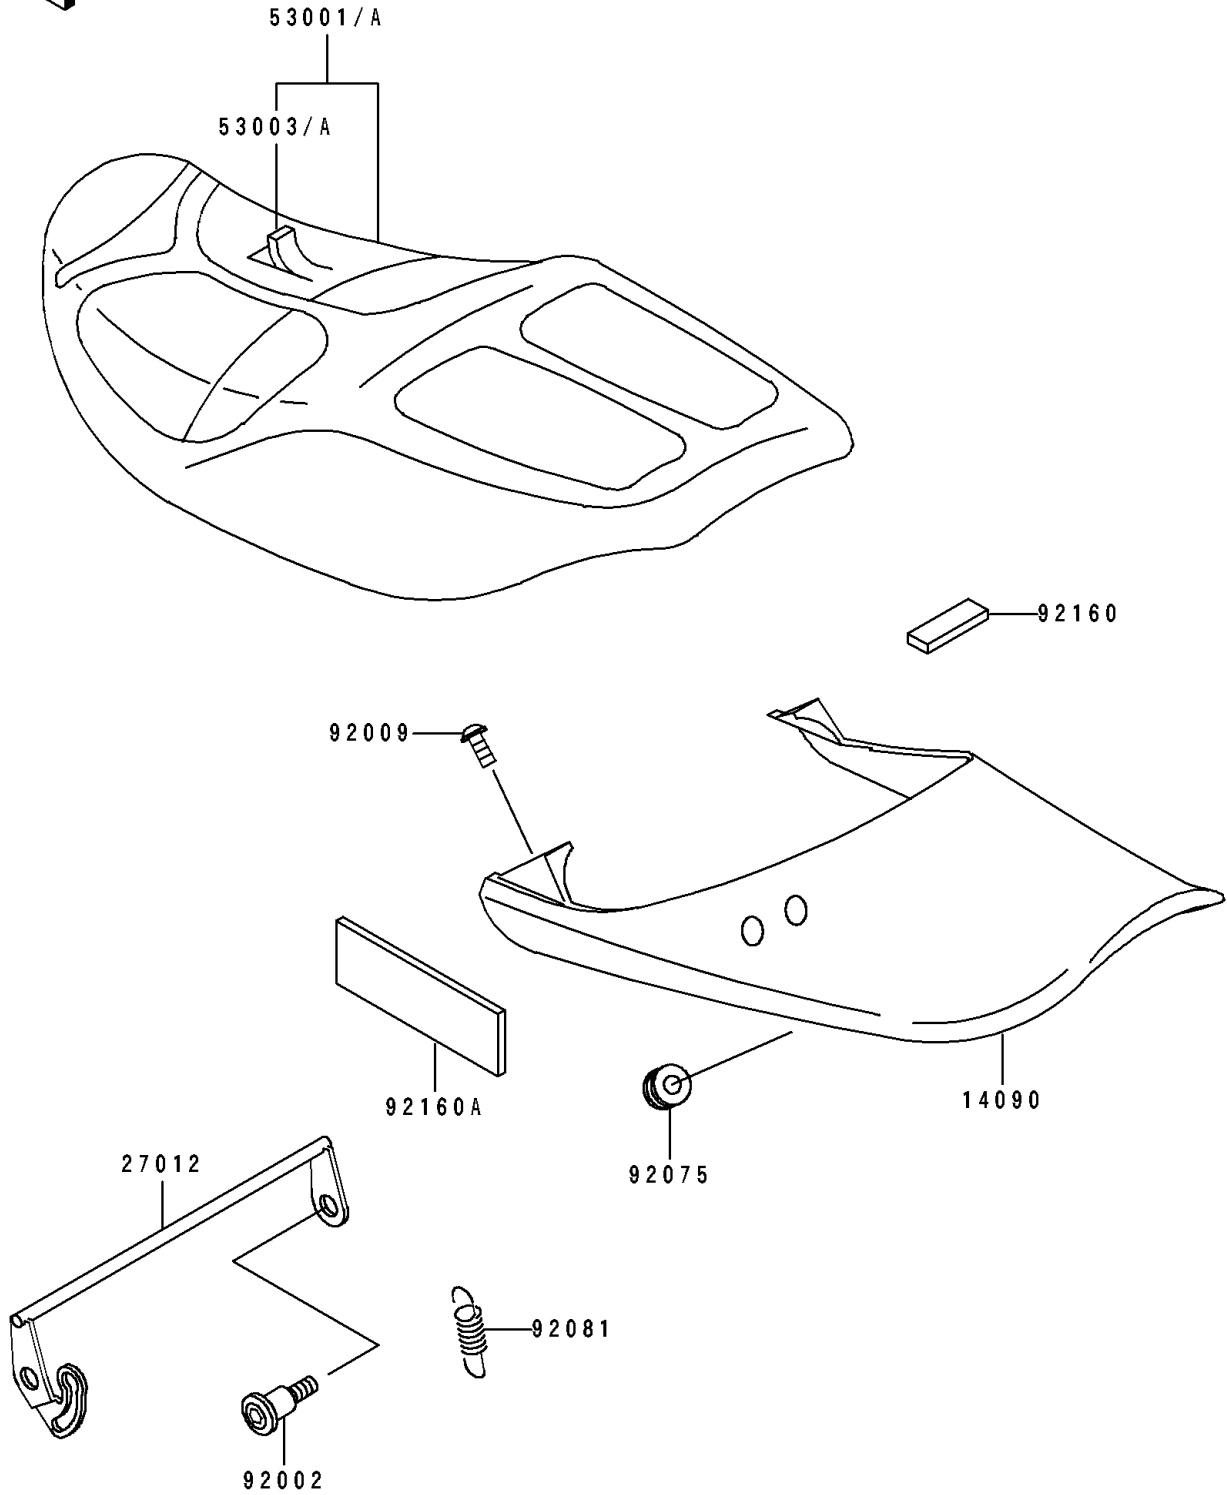

1992 ZR1100 Zephyr PARTS DIAGRAM

Seat

F2510

1992 ZR1100 Zephyr PARTS LIST

Seat

ITEM NAME	PART NUMBER	QUANTITY
COVER,SEAT,L.V.RED (Ref # 14090)	14090-1175-P5	1
HOOK,SEAT (Ref # 27012)	27012-1458	1
SEAT-ASSY,DUAL,BLACK (Ref # 53001)	53001-1672-MA	1
LEATHER,SEAT,BLACK (Ref # 53003)	53003-1264-MA	1
BOLT,SOCKET,6MM (Ref # 92002)	92002-1616	2
SCREW,6X14 (Ref # 92009)	92009-1288	2
DAMPER (Ref # 92075)	92075-1067	2
SPRING (Ref # 92081)	92081-1023	1
DAMPER (Ref # 92160)	92160-1075	1
DAMPER (Ref # 92160A)	92160-1266	2