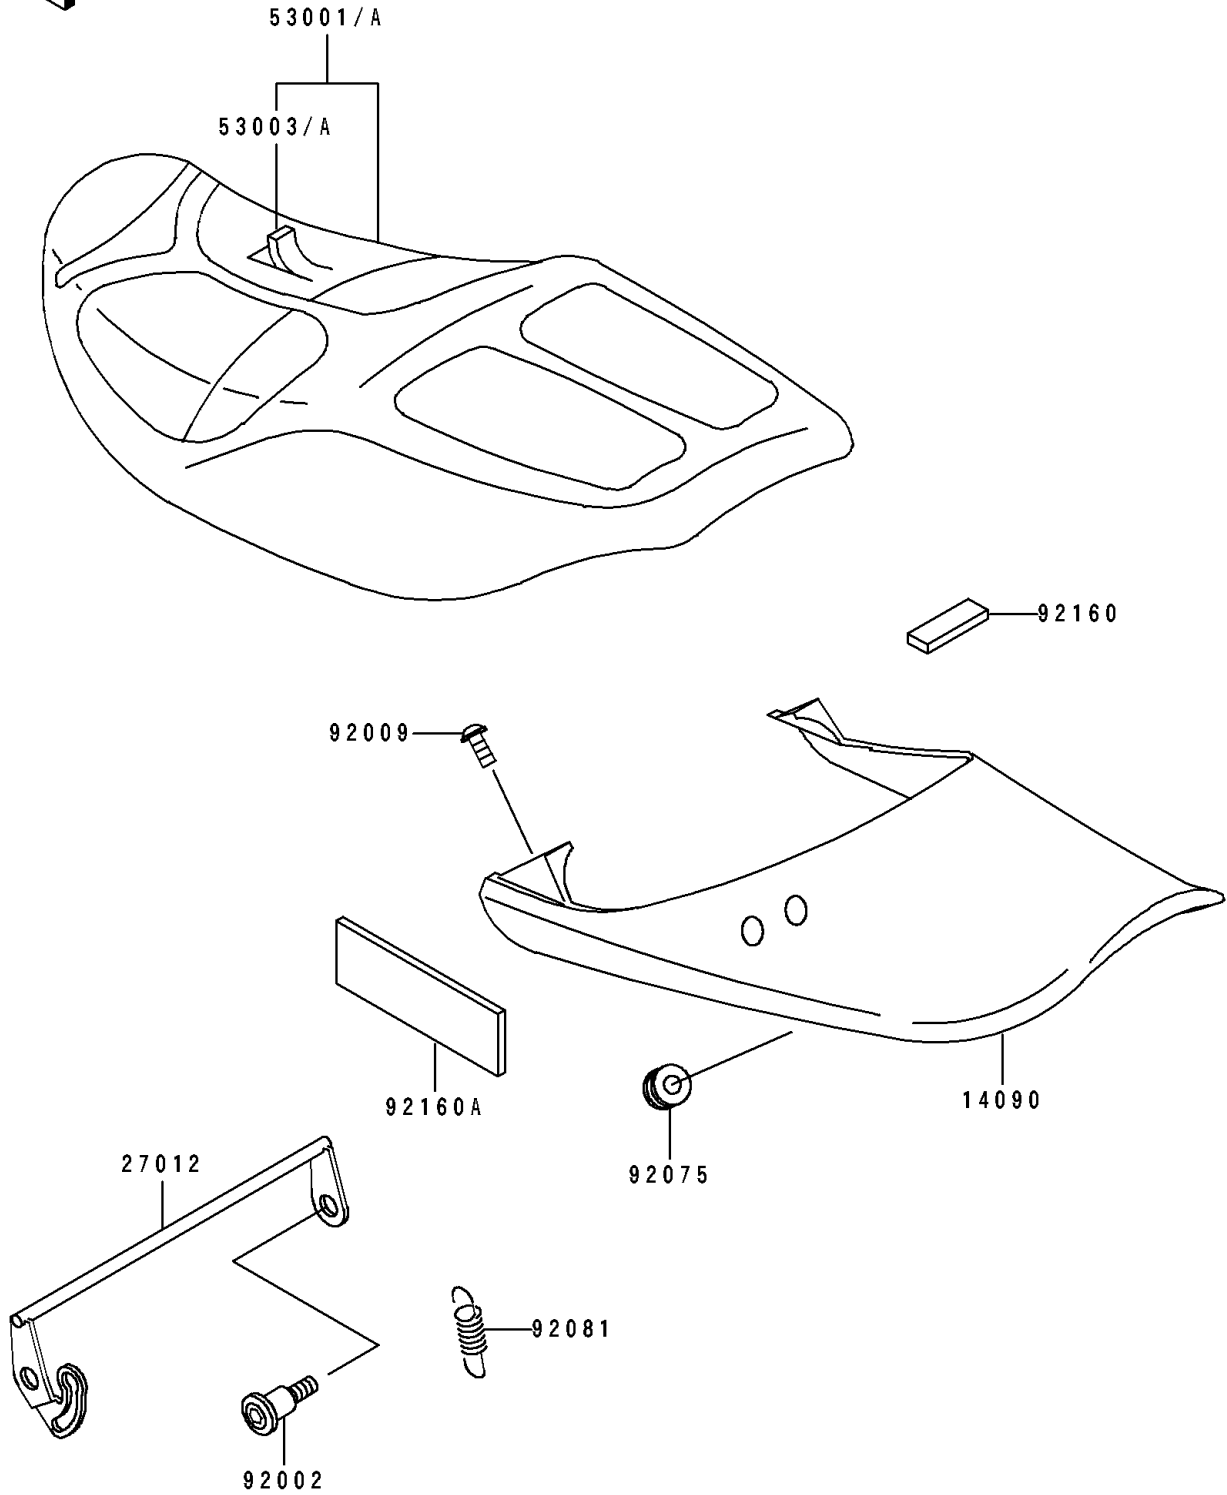

# 1993 ZR1100 Zephyr PARTS DIAGRAM

Seat

F2510

# 1993 ZR1100 Zephyr PARTS LIST

## Seat

ITEM NAME	PART NUMBER	QUANTITY
COVER,SEAT,L.V.RED (Ref # 14090)	14090-1175-P5	1
HOOK,SEAT (Ref # 27012)	27012-1458	1
SEAT-ASSY,DUAL,BLACK (Ref # 53001A)	53001-1701-MA	1
LEATHER,SEAT,BLACK (Ref # 53003A)	53003-1272-MA	1
BOLT,SOCKET,6MM (Ref # 92002)	92002-1616	2
SCREW,6X14 (Ref # 92009)	92009-1288	2
DAMPER (Ref # 92075)	92075-1067	2
SPRING (Ref # 92081)	92081-1023	1
DAMPER (Ref # 92160)	92160-1075	1
DAMPER (Ref # 92160A)	92160-1266	2