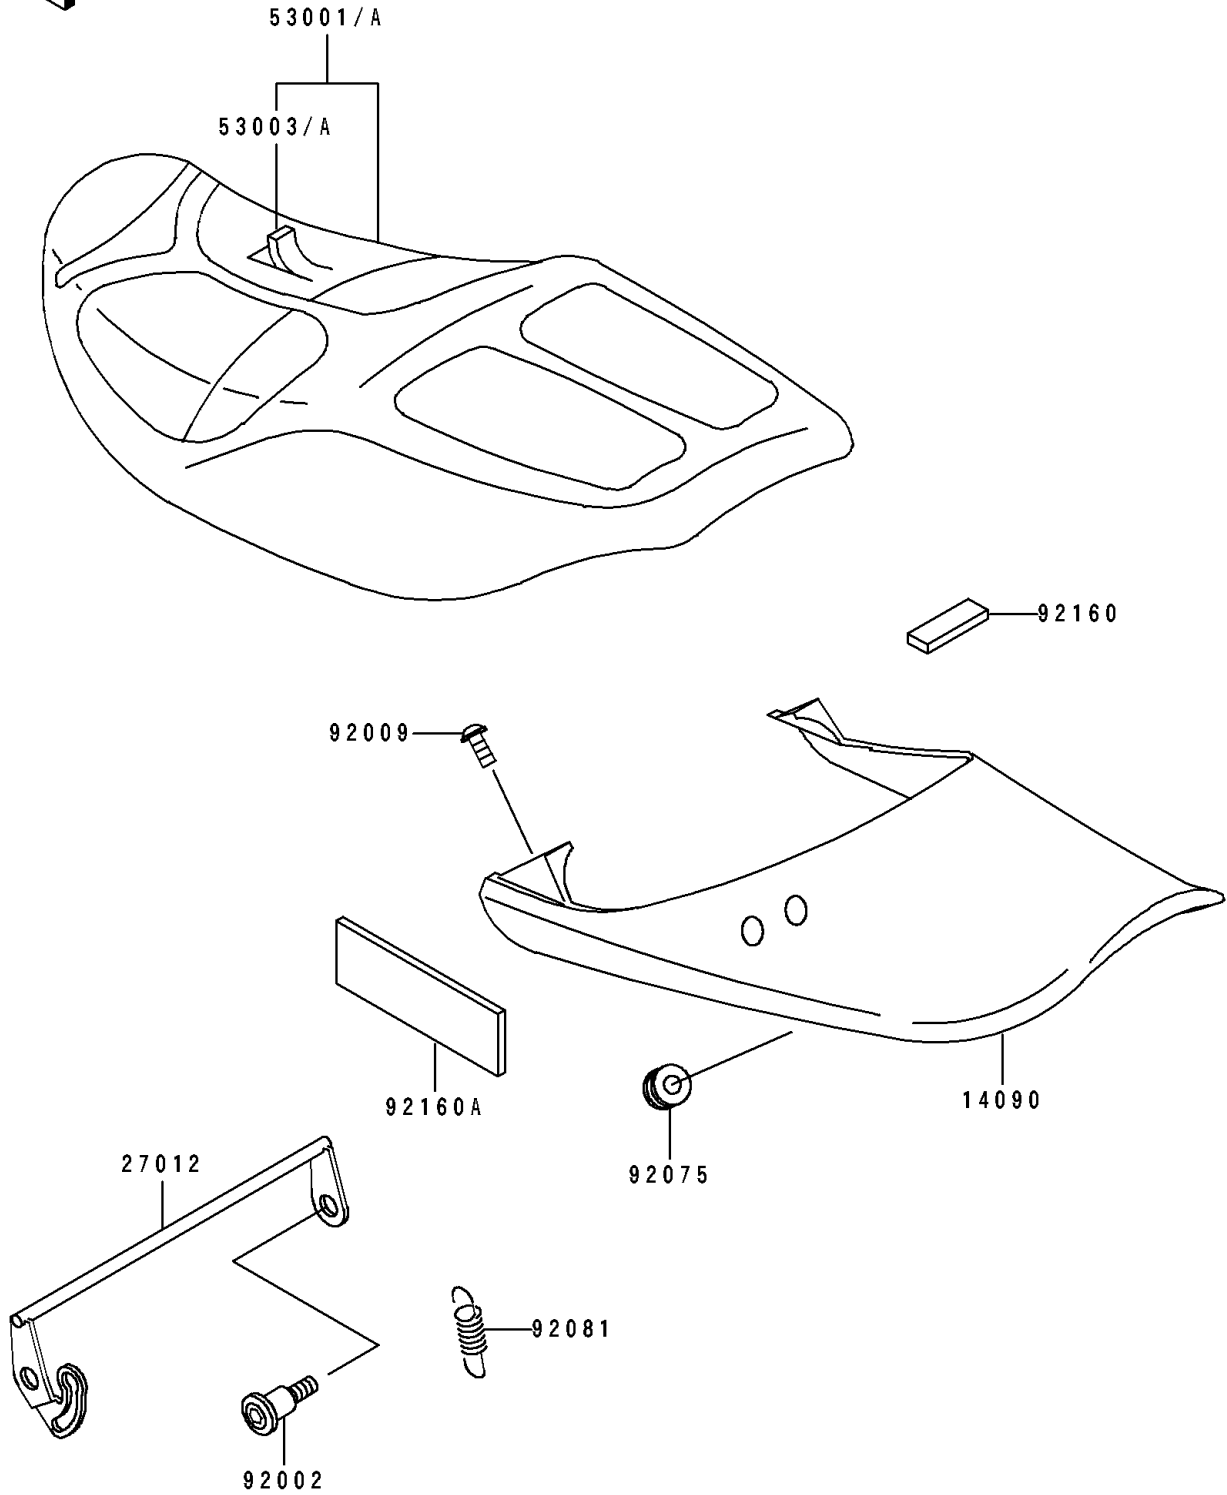

# 1995 ZR1100 Zephyr PARTS DIAGRAM

Seat

F2510

# 1995 ZR1100 Zephyr PARTS LIST

## Seat

ITEM NAME	PART NUMBER	QUANTITY
COVER,SEAT,L.V.RED (Ref # 14090)	14090-1175-P5	1
HOOK,SEAT (Ref # 27012)	27012-1458	1
SEAT-ASSY,DUAL,BLACK (Ref # 53001A)	53001-1701-MA	1
LEATHER,SEAT,BLACK (Ref # 53003A)	53003-1272-MA	1
BOLT,SOCKET,6MM (Ref # 92002)	92002-1616	2
SCREW,6X14 (Ref # 92009)	92009-1288	2
DAMPER (Ref # 92075)	92075-1067	2
SPRING (Ref # 92081)	92081-1023	1
DAMPER (Ref # 92160)	92160-1075	1
DAMPER (Ref # 92160A)	92160-1266	2