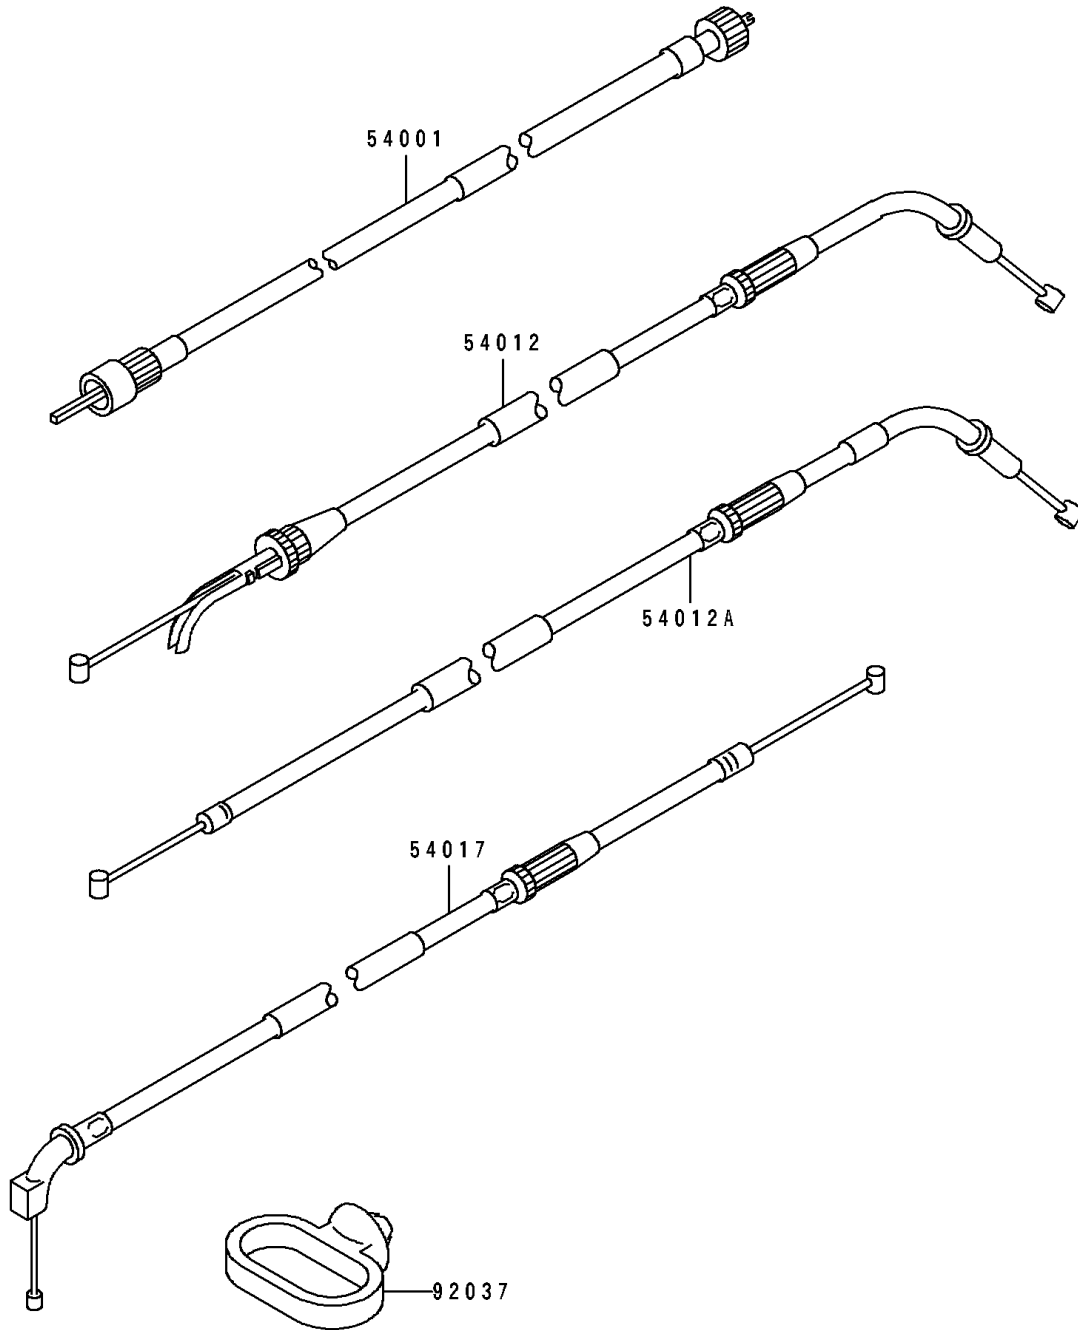

1992 ZR1100 Zephyr PARTS DIAGRAM

Cables

F2540

1992 ZR1100 Zephyr PARTS LIST

Cables

ITEM NAME	PART NUMBER	QUANTITY
CABLE-SPEEDOMETER (Ref # 54001)	54001-1012	1
CABLE-THROTTLE,OPENING (Ref # 54012)	54012-1442	1
CABLE-THROTTLE,CLOSING (Ref # 54012A)	54012-1443	1
CABLE-STARTER (Ref # 54017)	54017-1143	1
CLAMP,CABLE (Ref # 92037)	92037-1459	1