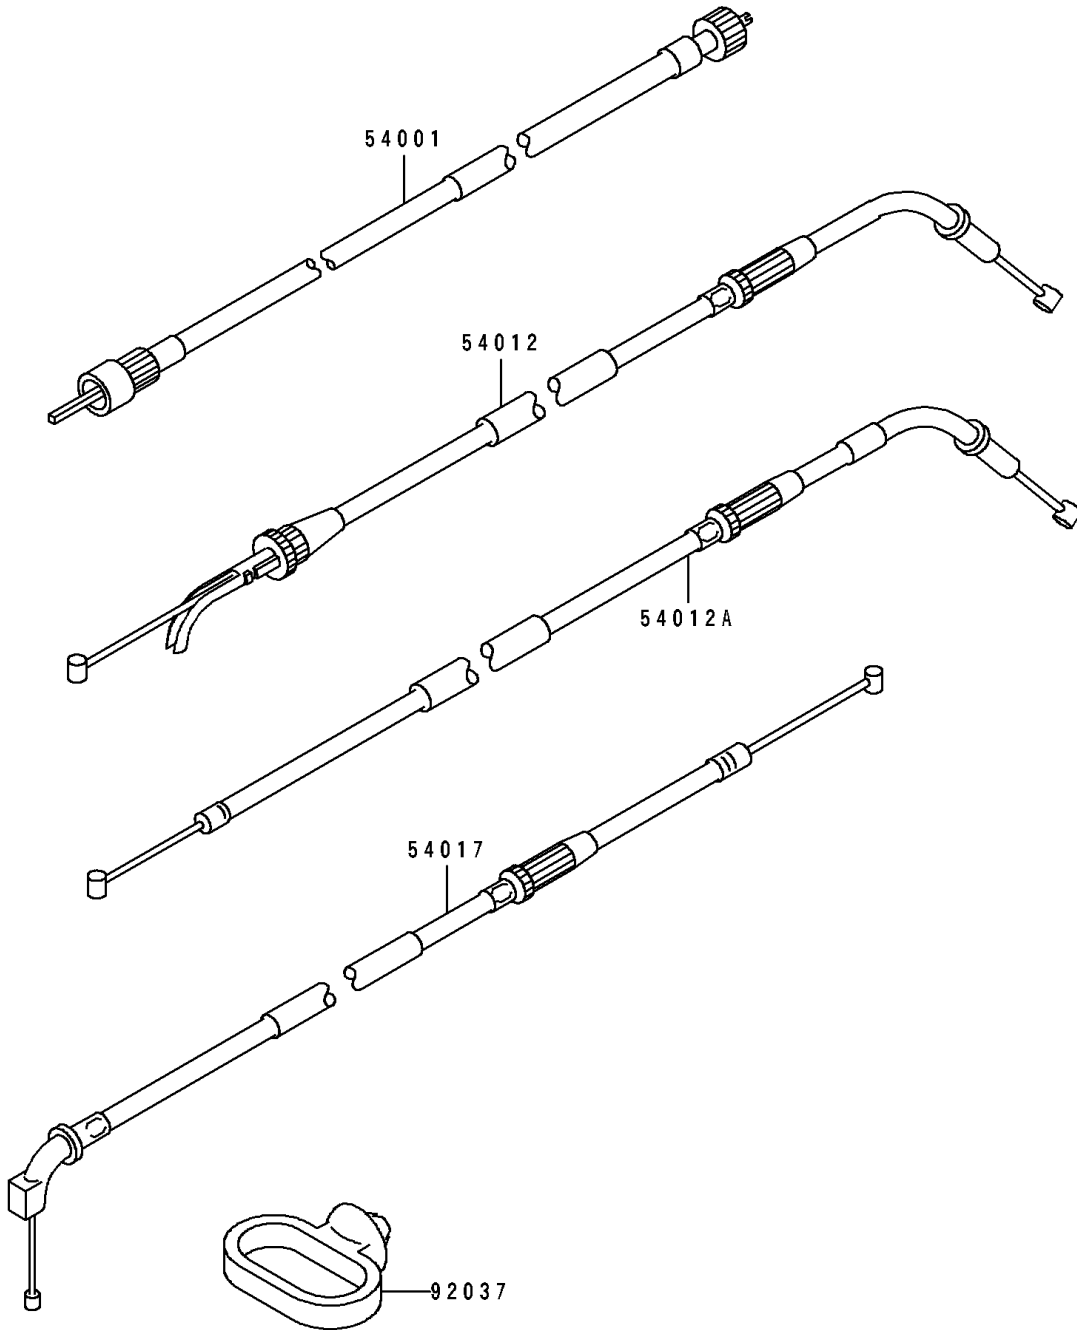

1993 ZR1100 Zephyr PARTS DIAGRAM

Cables

F2540

1993 ZR1100 Zephyr PARTS LIST

Cables

ITEM NAME	PART NUMBER	QUANTITY
CABLE-SPEEDOMETER (Ref # 54001)	54001-1012	1
CABLE-THROTTLE,OPENING (Ref # 54012)	54012-1442	1
CABLE-THROTTLE,CLOSING (Ref # 54012A)	54012-1443	1
CABLE-STARTER (Ref # 54017)	54017-1143	1
CLAMP,CABLE (Ref # 92037)	92037-1459	1