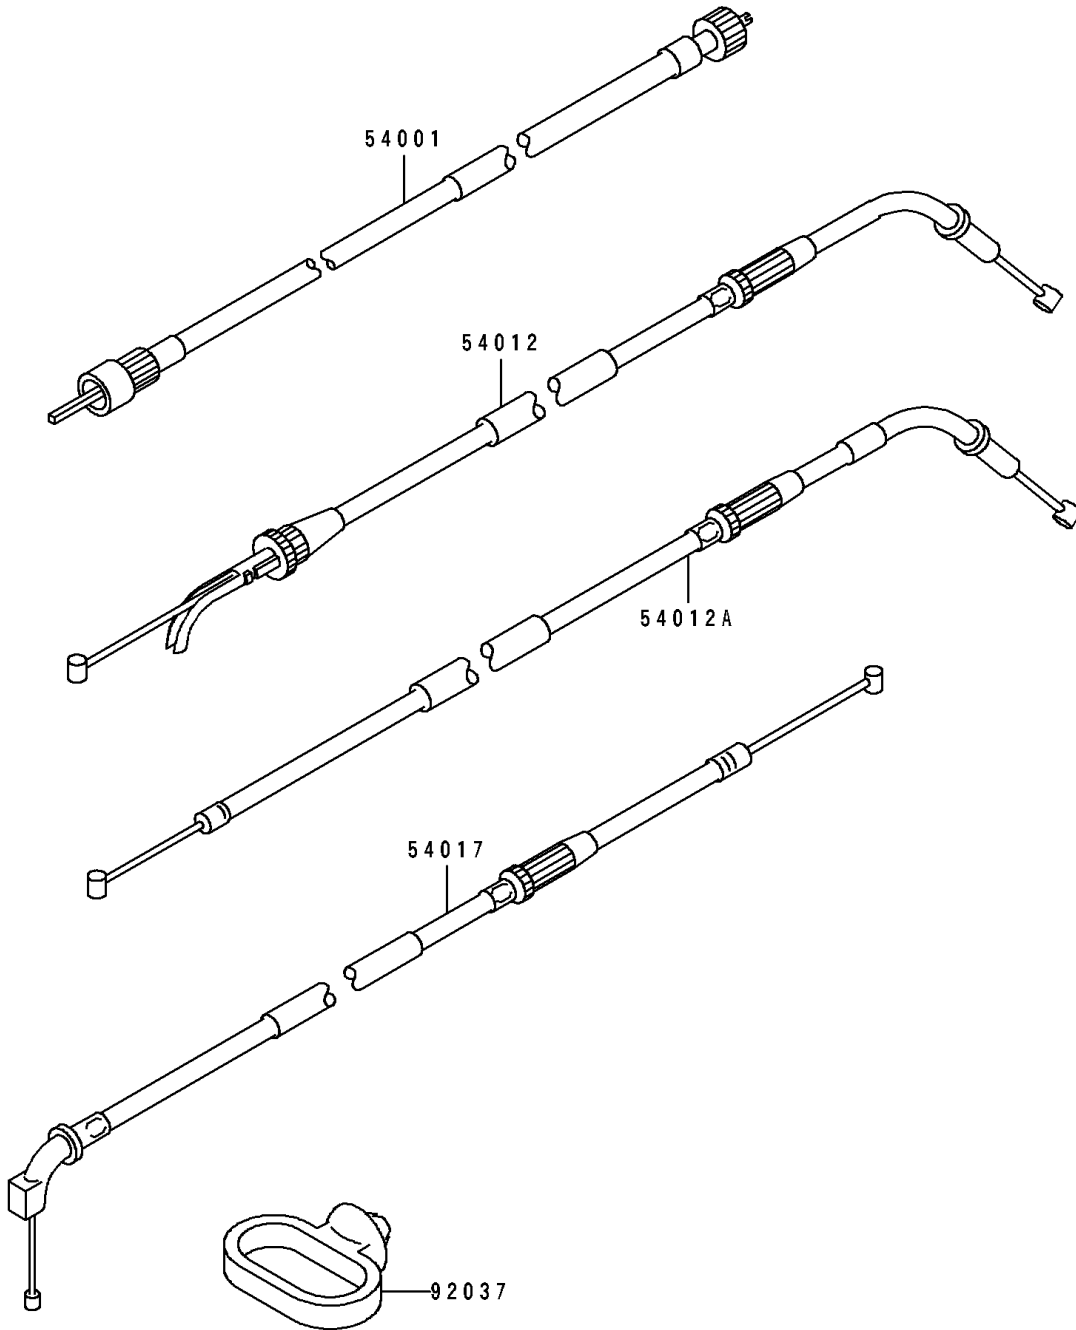

1994 ZR1100 Zephyr PARTS DIAGRAM

Cables

F2540

1994 ZR1100 Zephyr PARTS LIST

Cables

ITEM NAME	PART NUMBER	QUANTITY
CABLE-SPEEDOMETER (Ref # 54001)	54001-1012	1
CABLE-THROTTLE,OPENING (Ref # 54012)	54012-1442	1
CABLE-THROTTLE,CLOSING (Ref # 54012A)	54012-1443	1
CABLE-STARTER (Ref # 54017)	54017-1143	1
CLAMP,CABLE (Ref # 92037)	92037-1459	1