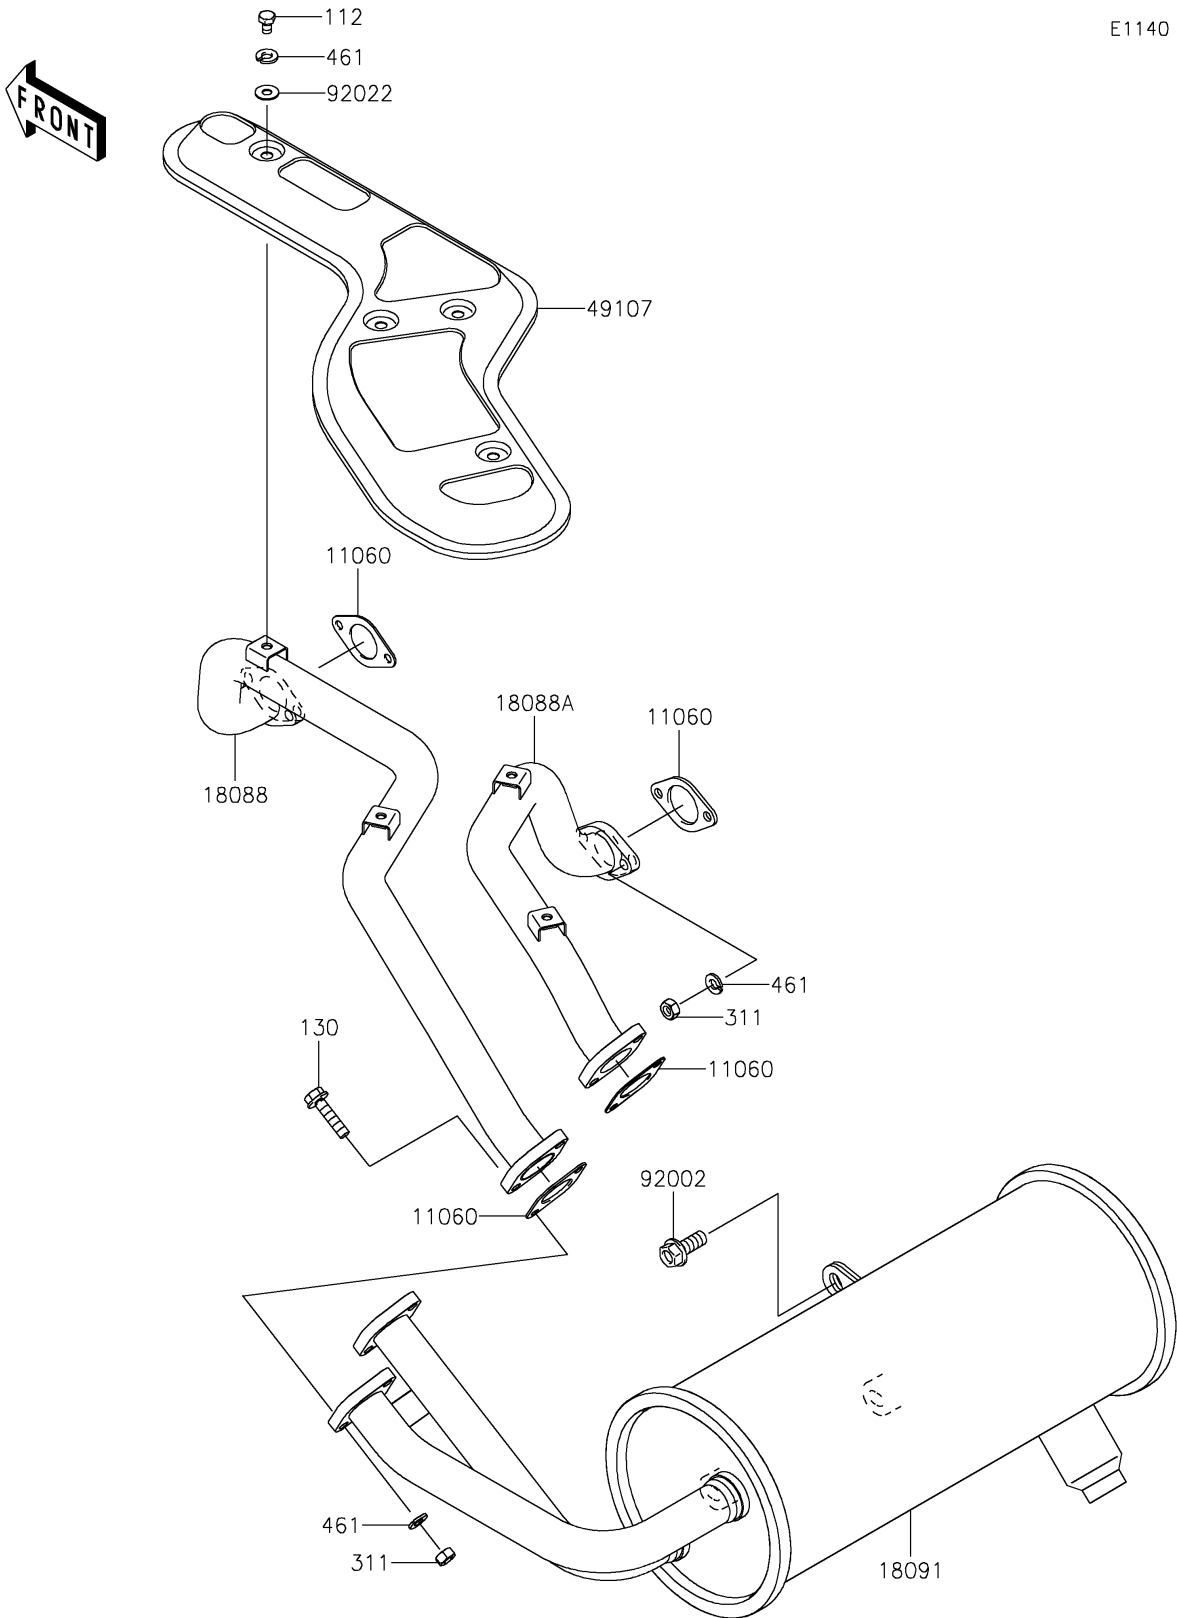

# 2018 MULE 4000 TRANS™ PARTS DIAGRAM

Muffler(s)

E1140

## 2018 MULE 4000 TRANS™ PARTS LIST

Muffler(s)

| ITEM NAME                         | PART NUMBER | QUANTITY |
|-----------------------------------|-------------|----------|
| GASKET,EXHAUST PIPE (Ref # 11060) | 11060-2079  | 4        |
| PIPE-EXHAUST,FR (Ref # 18088)     | 18088-0518  | 1        |
| PIPE-EXHAUST,RR (Ref # 18088A)    | 18088-0519  | 1        |
| BODY-COMP-MUFFLER (Ref # 18091)   | 18091-1104  | 1        |
| COVER-EXHAUST PIPE (Ref # 49107)  | 49107-1211  | 1        |
| BOLT,8X20 (Ref # 92002)           | 92002-1250  | 3        |
| WASHER,6.5X16X1.0 (Ref # 92022)   | 92022-1093  | 4        |
| BOLT-UPSET,6X10 (Ref # 112)       | 112BB0610   | 4        |
| BOLT-FLANGED,6X25 (Ref # 130)     | 130BA0625   | 4        |
| NUT-HEX,6MM (Ref # 311)           | 311BA0600   | 8        |
| WASHER-SPRING,6MM (Ref # 461)     | 461DA0600   | 12       |