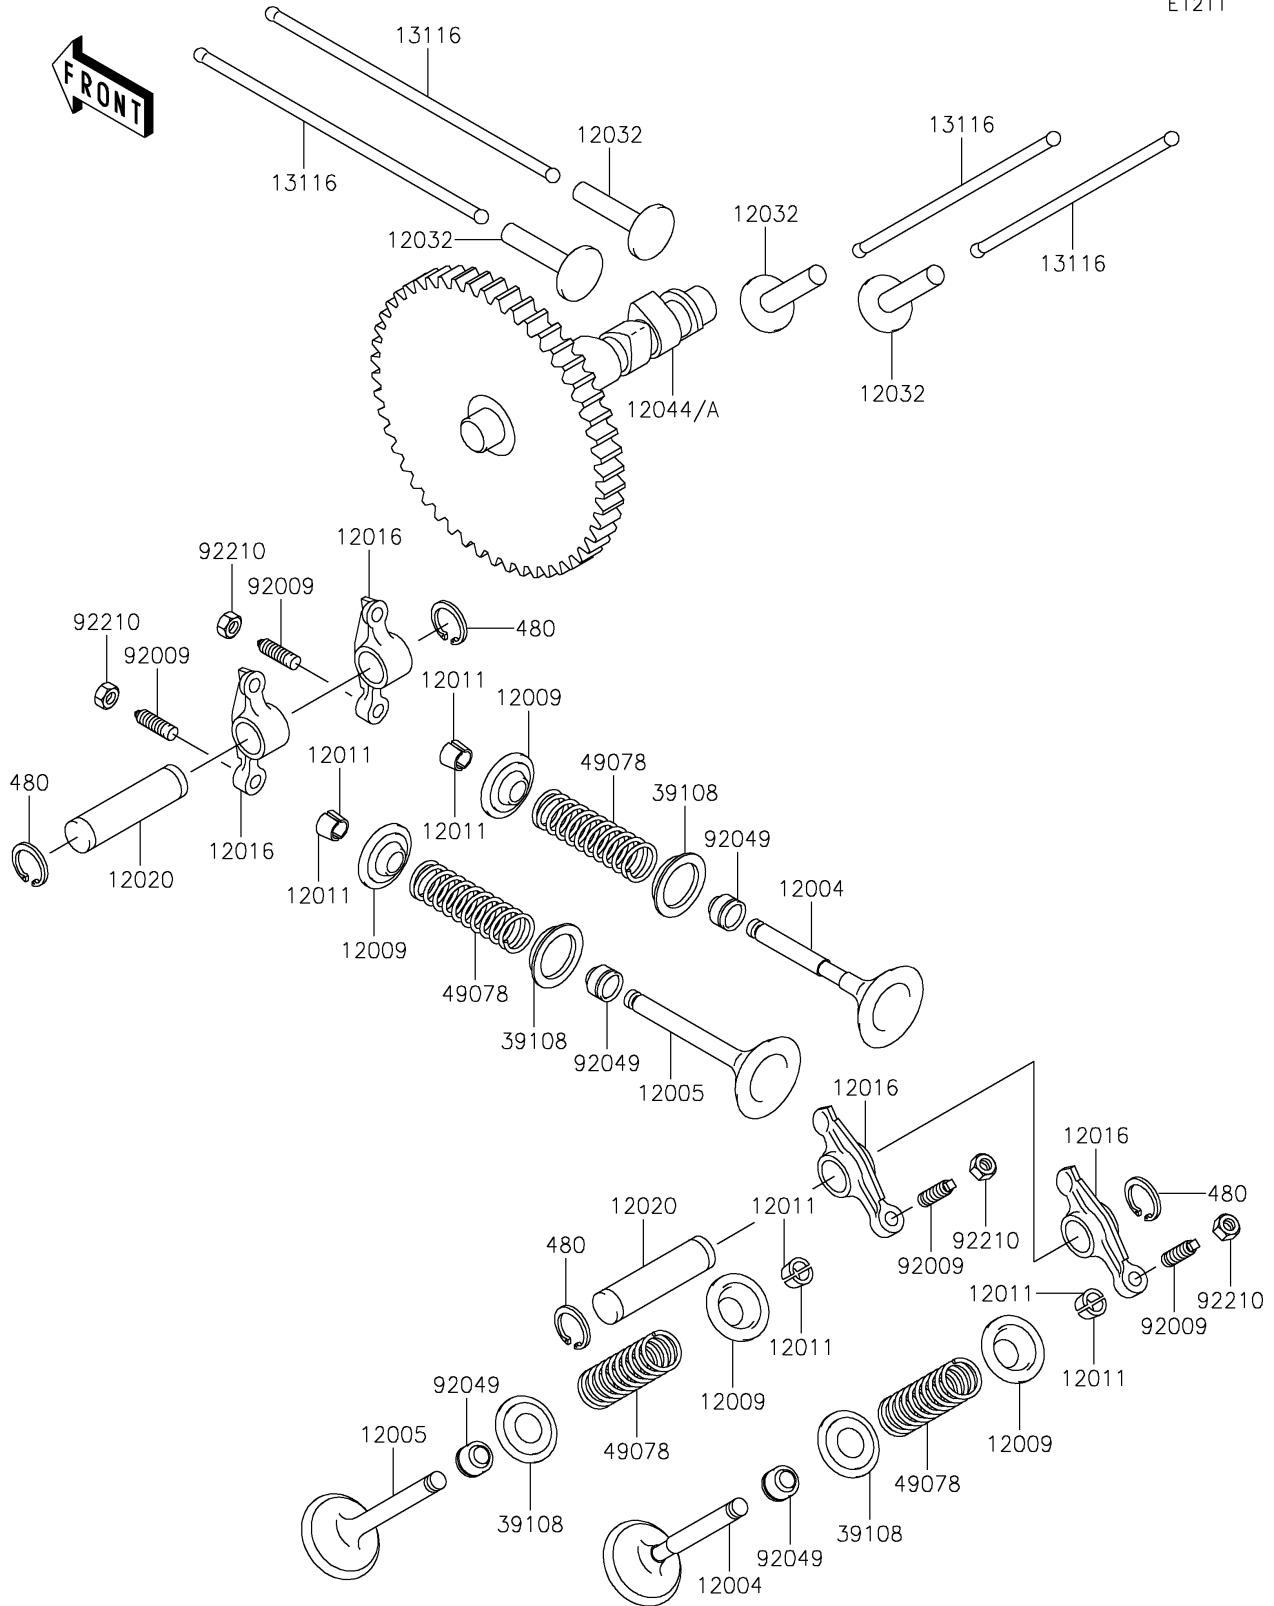

2020 MULE 4000 TRANS™ PARTS DIAGRAM

Valve(s)/Camshaft(s)

E1211

2020 MULE 4000 TRANS™ PARTS LIST

Valve(s)/Camshaft(s)

ITEM NAME	PART NUMBER	QUANTITY
VALVE-INTAKE (Ref # 12004)	12004-2115	2
VALVE-EXHAUST (Ref # 12005)	12005-2093	2
RETAINER-VALVE SPRING (Ref # 12009)	12009-2067	4
COLLET (Ref # 12011)	12011-2056	8
ARM-ROCKER (Ref # 12016)	12016-2056	4
SHAFT-ROCKER (Ref # 12020)	12020-2059	2
TAPPET (Ref # 12032)	12032-2064	4
CAMSHAFT-VALVE (Ref # 12044A)	12044-0956	1
ROD-PUSH (Ref # 13116)	13116-2057	4
RETAINER-SPRING (Ref # 39108)	39108-2057	4
SPRING-ENGINE VALVE (Ref # 49078)	49078-2082	4
SCREW,VALVE ADJUST (Ref # 92009)	92009-1109	4
SEAL-OIL (Ref # 92049)	92049-2109	4
NUT,VALVE ADJUST LOCK (Ref # 92210)	92210-1491	4
CIRCLIP-TYPE-C,12MM (Ref # 480)	480J1200	4