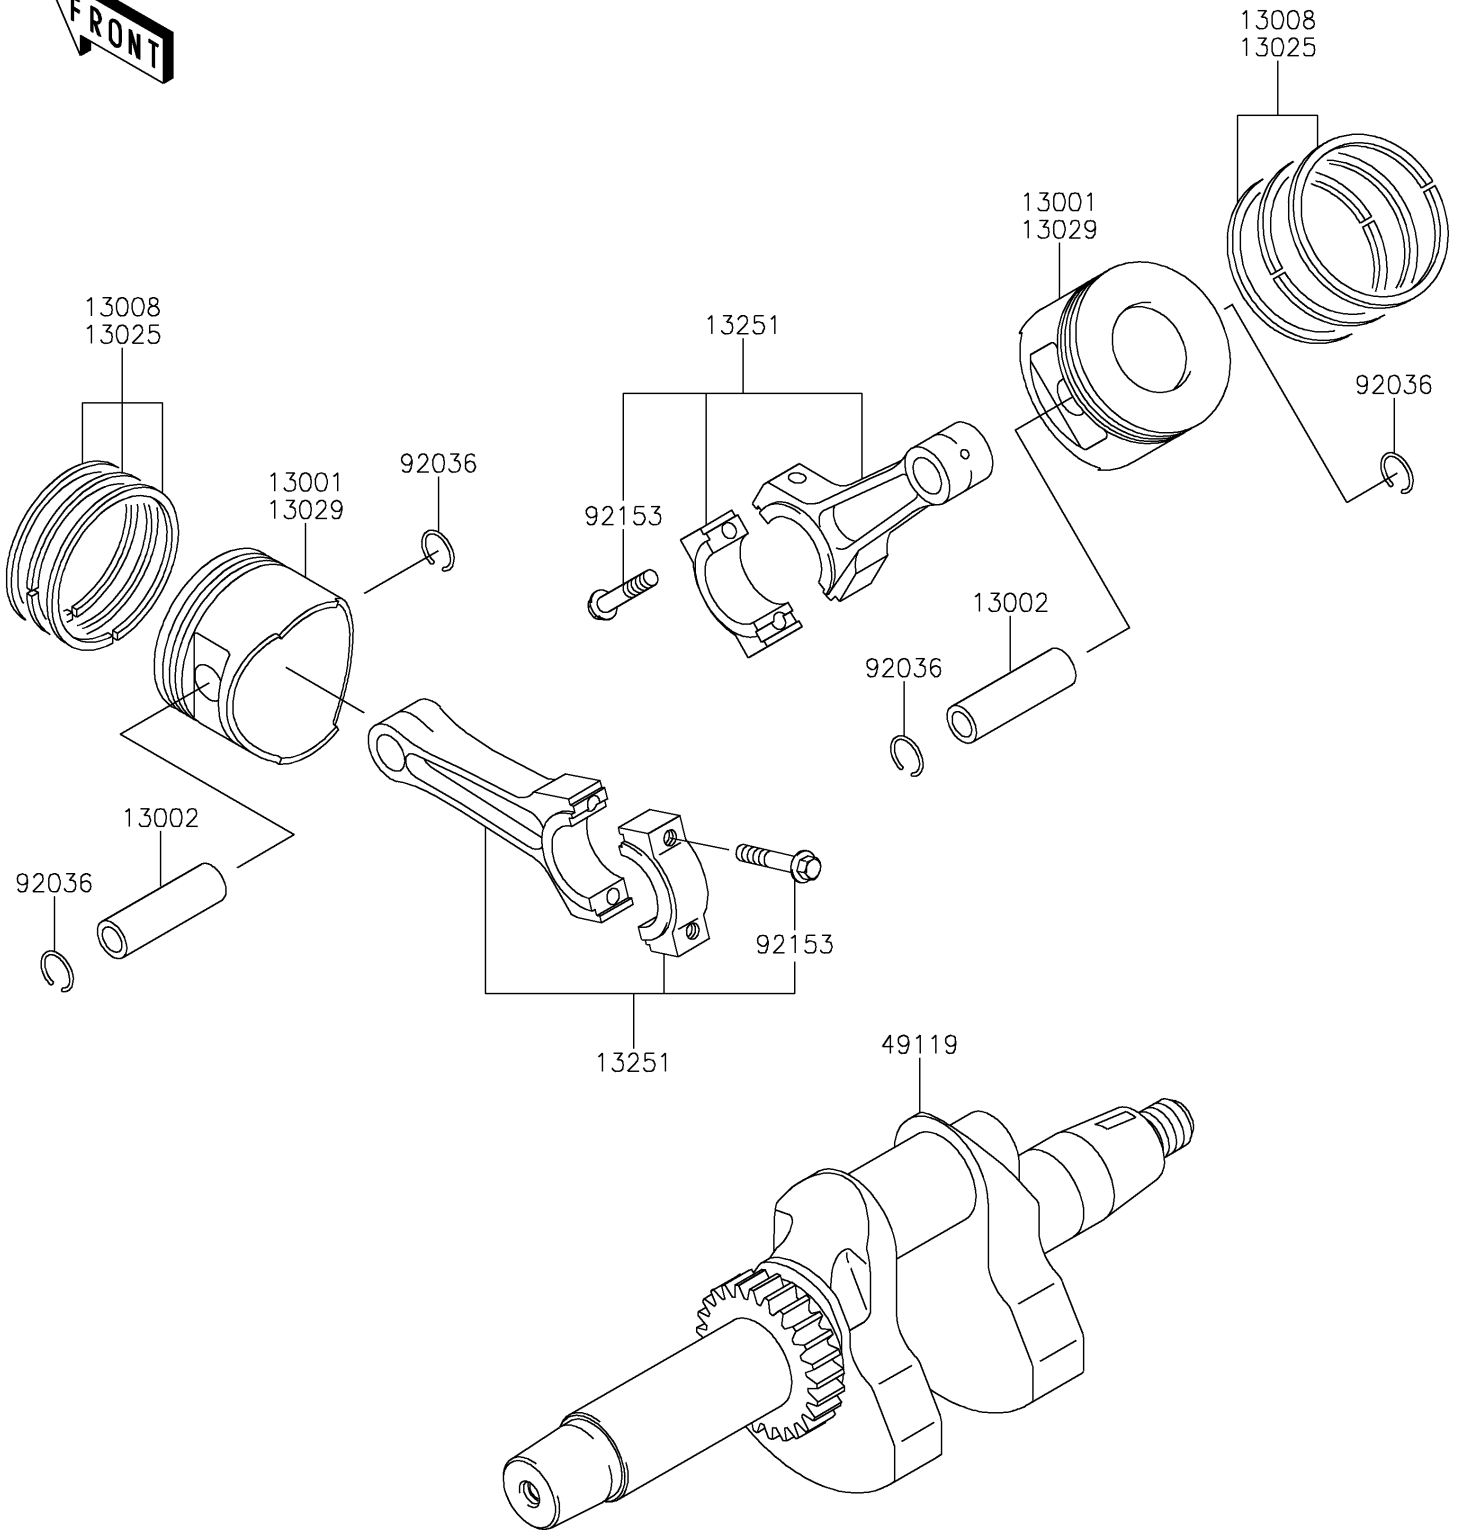

2019 MULE 4000 TRANS™ PARTS DIAGRAM

Crankshaft/Piston(s)

E1320

2019 MULE 4000 TRANS™ PARTS LIST

Crankshaft/Piston(s)

ITEM NAME	PART NUMBER	QUANTITY
PISTON-ENGINE,STD (Ref # 13001)	13001-2210	2
PIN-PISTON (Ref # 13002)	13002-1013	2
RING-SET-PISTON,STD (Ref # 13008)	13008-6025	2
RING-SET-PISTON L,0.50 (Ref # 13025)	13025-6008	AR
PISTON-ENGINE L,0.50 (Ref # 13029)	13029-0033	AR
ROD-ASSY-CONNECTING (Ref # 13251)	13251-0034	2
CRANKSHAFT-ASSY (Ref # 49119)	49119-0015	1
RING-SNAP,PISTON PIN (Ref # 92036)	92036-021	4
BOLT,7X35.2 (Ref # 92153)	92153-2054	4