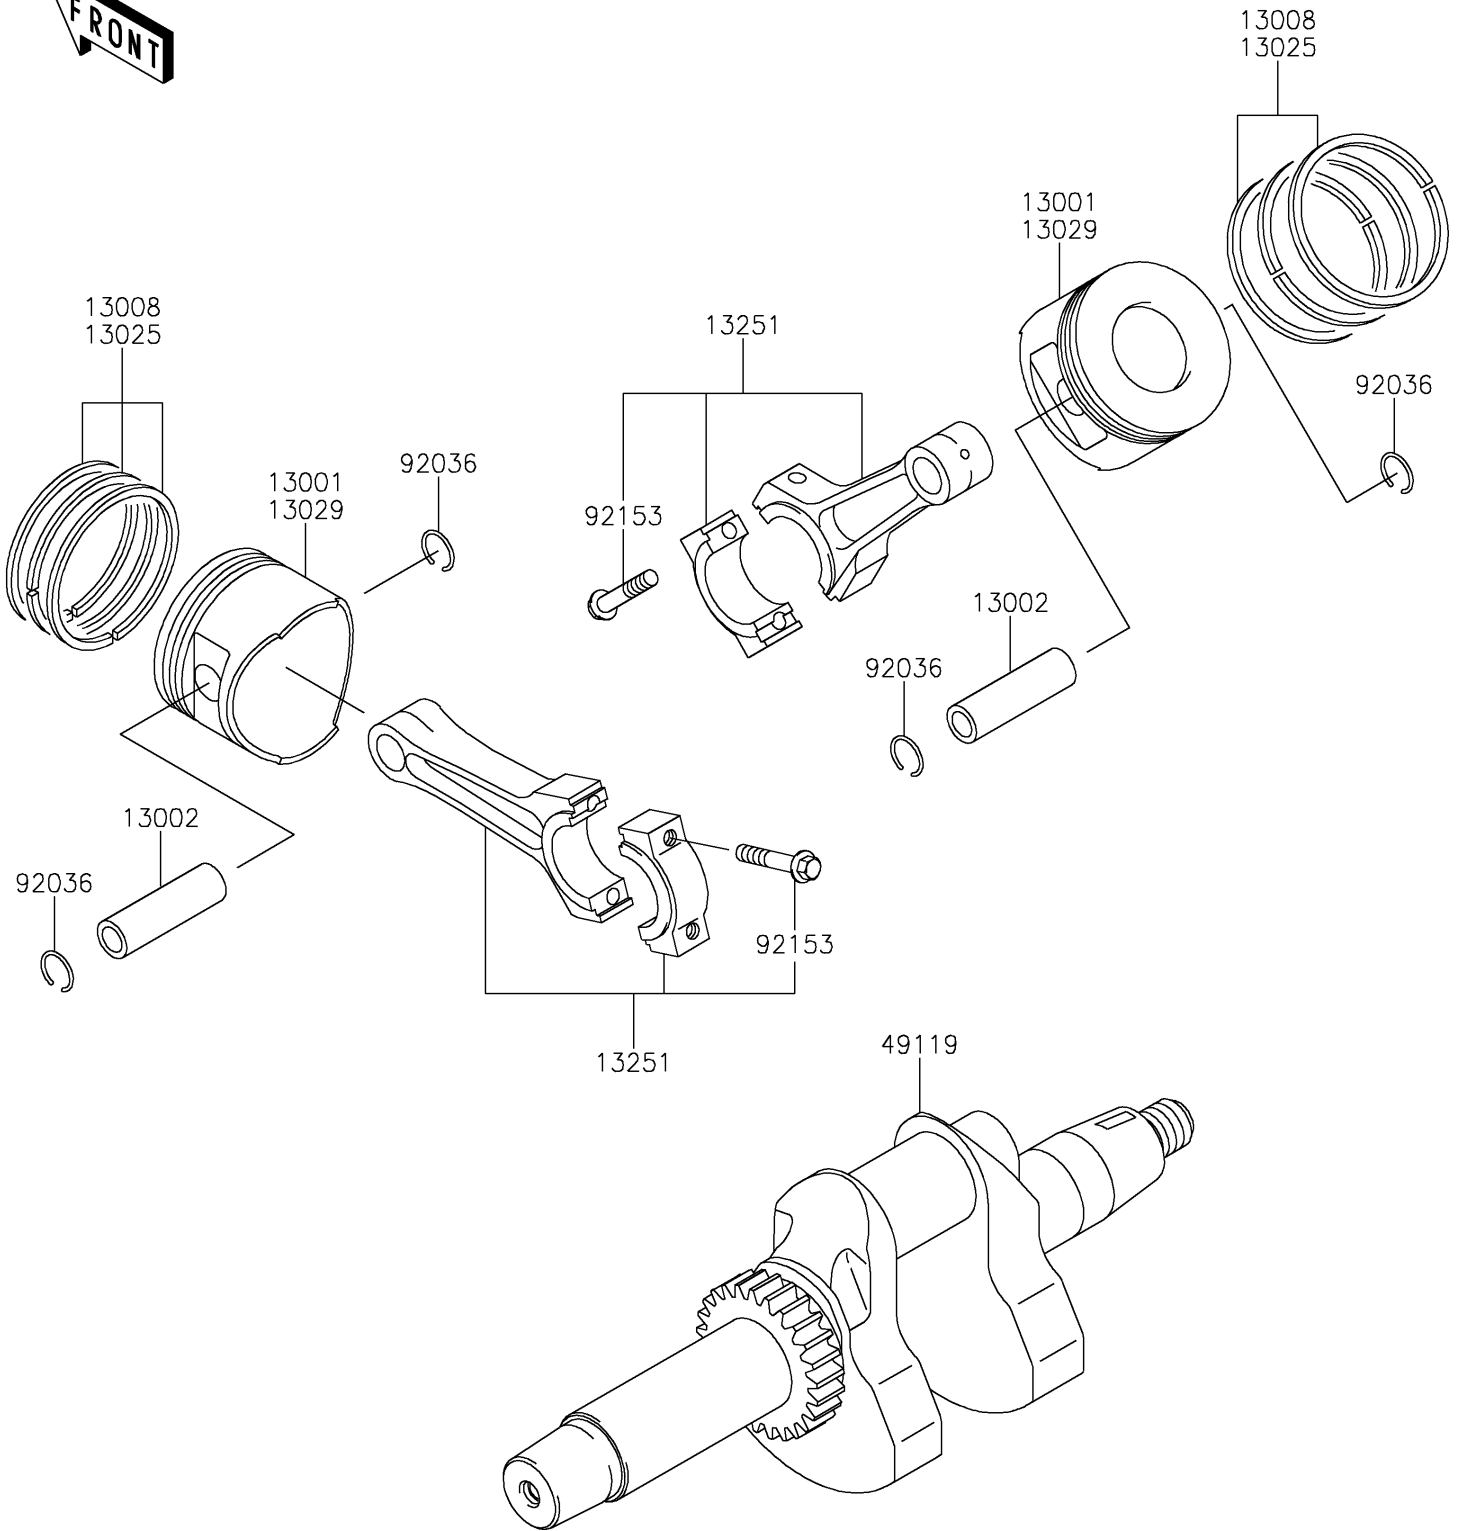

# 2020 MULE 4000 TRANS™ PARTS DIAGRAM

Crankshaft/Piston(s)

E1320

## 2020 MULE 4000 TRANS™ PARTS LIST

### Crankshaft/Piston(s)

ITEM NAME	PART NUMBER	QUANTITY
PISTON-ENGINE,STD (Ref # 13001)	13001-2210	2
PIN-PISTON (Ref # 13002)	13002-1013	2
RING-SET-PISTON,STD (Ref # 13008)	13008-6025	2
RING-SET-PISTON L,0.50 (Ref # 13025)	13025-6008	AR
PISTON-ENGINE L,0.50 (Ref # 13029)	13029-0033	AR
ROD-ASSY-CONNECTING (Ref # 13251)	13251-0034	2
CRANKSHAFT-ASSY (Ref # 49119)	49119-0015	1
RING-SNAP,PISTON PIN (Ref # 92036)	92036-021	4
BOLT,7X35.2 (Ref # 92153)	92153-2054	4