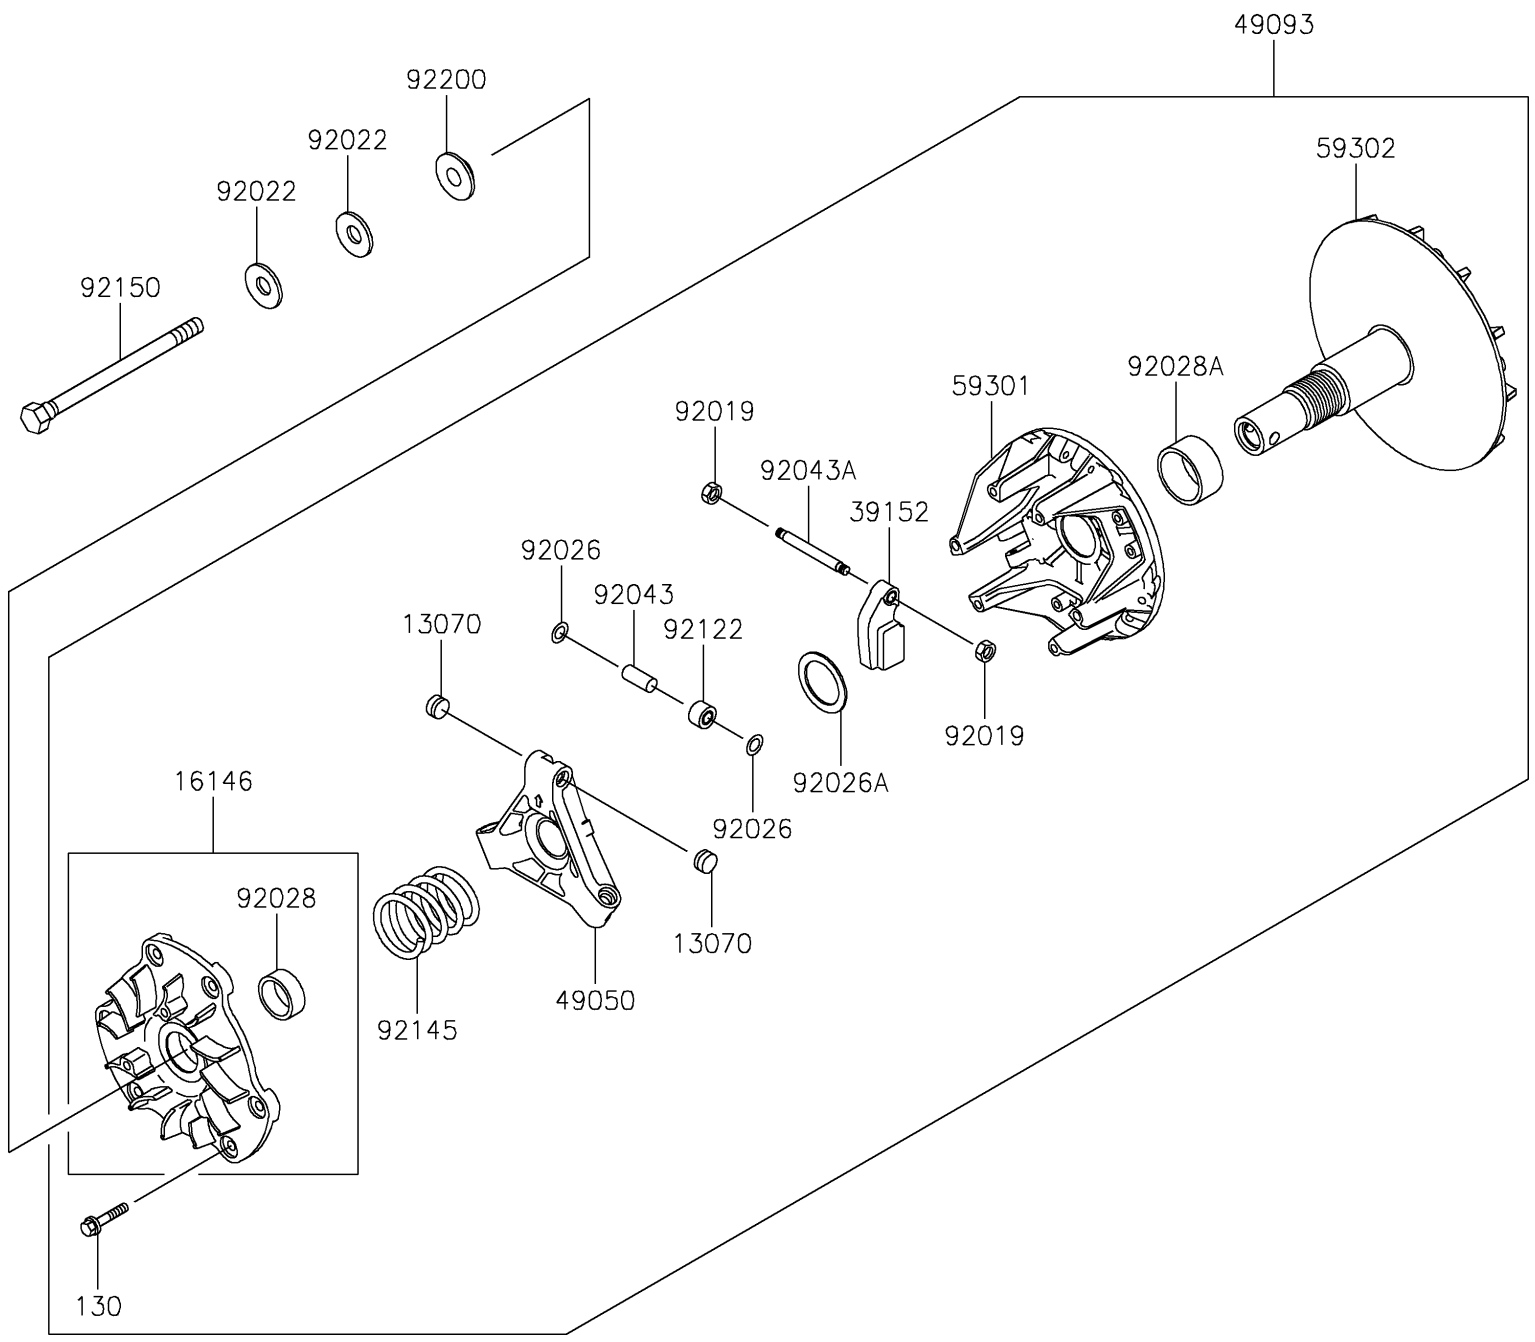

2018 MULE 4000 TRANS™ PARTS DIAGRAM

Drive Converter

E1391

2018 MULE 4000 TRANS™ PARTS LIST

Drive Converter

ITEM NAME	PART NUMBER	QUANTITY
GUIDE (Ref # 13070)	13070-1330	6
COVER-ASSY (Ref # 16146)	16146-1219	1
WEIGHT-RAMP (Ref # 39152)	39152-1078	3
SPIDER (Ref # 49050)	49050-0018	1
CONVERTER-ASSY-DRIVE (Ref # 49093)	49093-0025	1
SHEAVE-MOVABLE (Ref # 59301)	59301-0016	1
SHEAVE-COMP (Ref # 59302)	59302-1085	1
NUT,LOCK,6MM (Ref # 92019)	92019-008	6
WASHER,SPECIAL CONICAL (Ref # 92022)	92022-1901	2
SPACER (Ref # 92026)	92026-1512	6
SPACER,32.3X44.3X3.6 (Ref # 92026A)	92026-1591	1
BUSHING (Ref # 92028)	92028-1861	1
BUSHING (Ref # 92028A)	92028-1864	1
PIN (Ref # 92043)	92043-1572	3
PIN (Ref # 92043A)	92043-1573	3
ROLLER (Ref # 92122)	92122-1204	3
SPRING,YELLOW PAINT (Ref # 92145)	92145-0639	1
BOLT,12X163.5 (Ref # 92150)	92150-1008	1
WASHER (Ref # 92200)	92200-1401	1
BOLT-FLANGED,6X30 (Ref # 130)	130CA0630	6