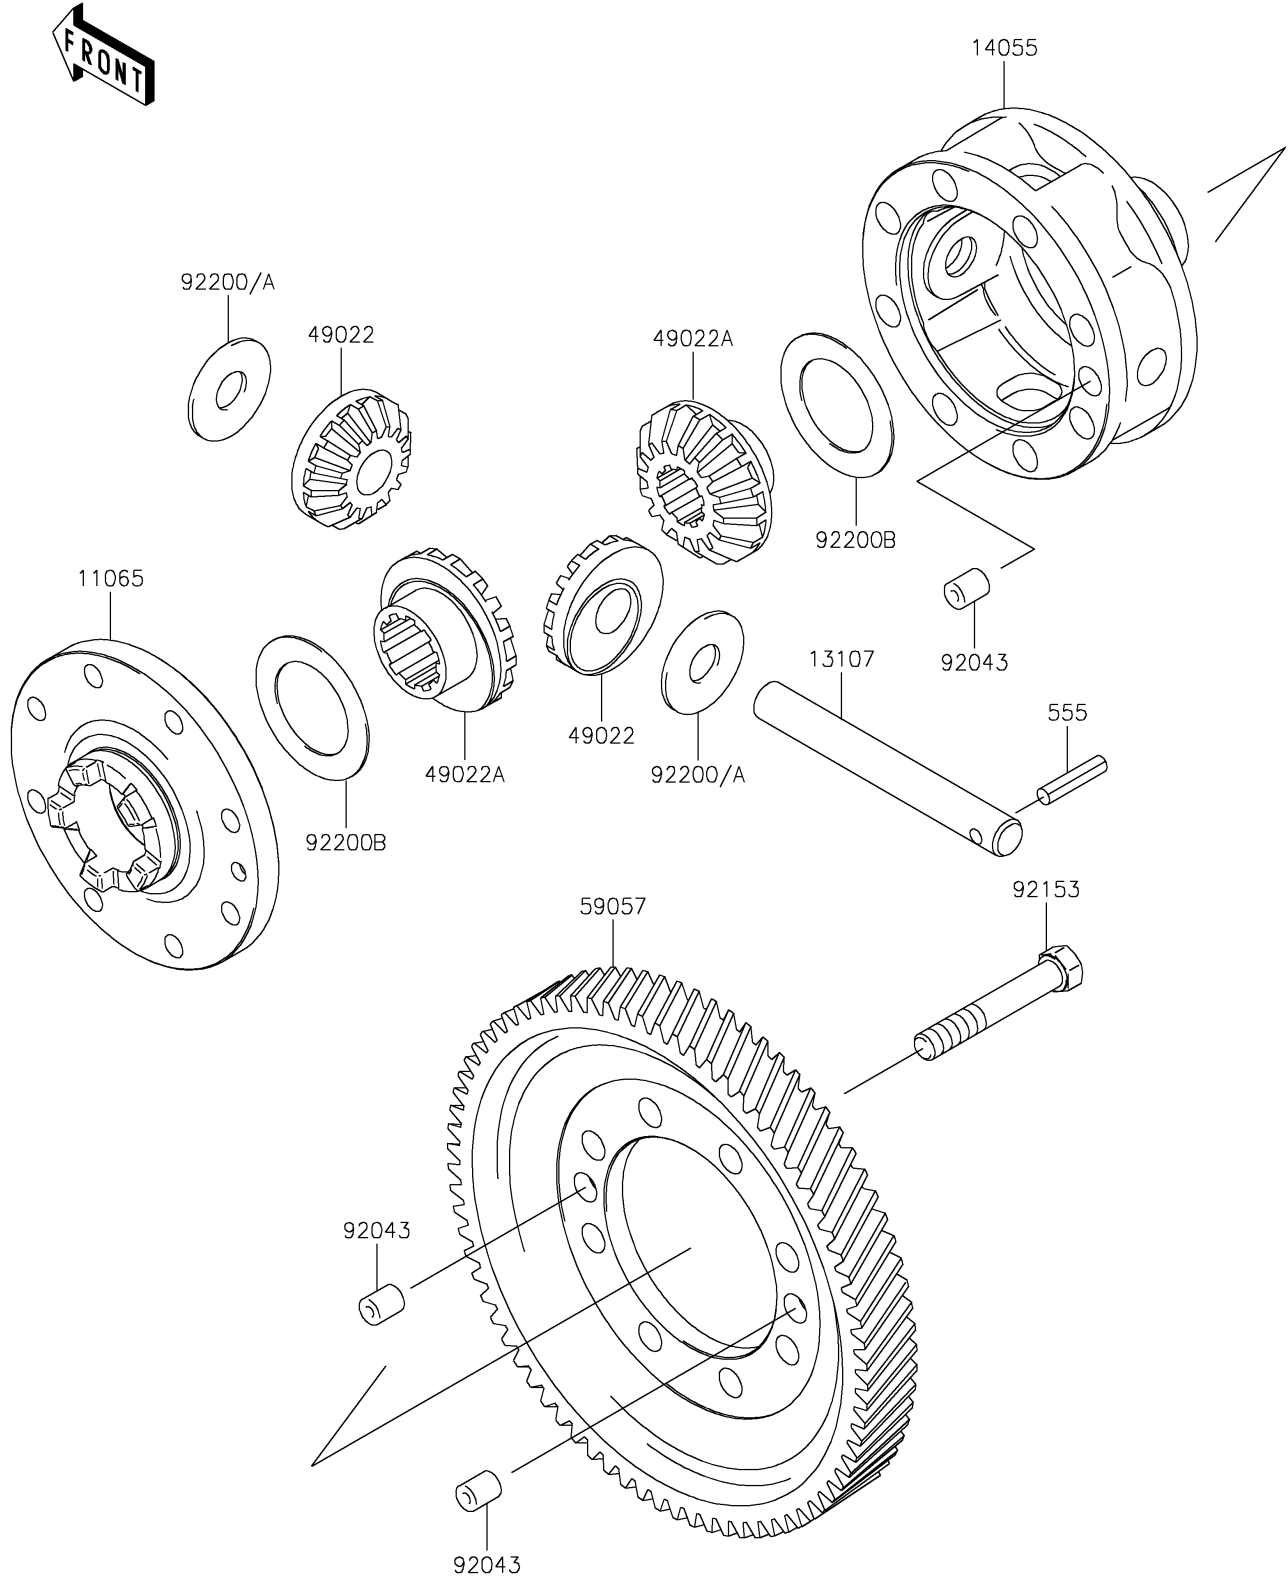

# 2020 MULE 4000 TRANS™ PARTS DIAGRAM

Differential

E1451

## 2020 MULE 4000 TRANS™ PARTS LIST

### Differential

ITEM NAME	PART NUMBER	QUANTITY
CAP,GEAR CASE (Ref # 11065)	11065-0033	1
SHAFT (Ref # 13107)	13107-0009	1
CASE-GEAR,DIFFERENTIAL (Ref # 14055)	14055-0003	1
GEAR-BEVEL,10T (Ref # 49022)	49022-1105	2
GEAR-BEVEL,16T (Ref # 49022A)	49022-1117	2
GEAR-HELICAL,DIFFERENTIAL (Ref # 59057)	59057-0002	1
PIN,10X12 (Ref # 92043)	92043-0029	3
BOLT,10X63 (Ref # 92153)	92153-0331	8
WASHER,14.5X38X1.2 (Ref # 92200)	92200-0021	2
WASHER,14.5X38X1.0 (Ref # 92200A)	92200-1044	AR
WASHER,35.5X54X1.0 (Ref # 92200B)	92200-1045	2
PIN-SPRING (Ref # 555)	555A0525	1