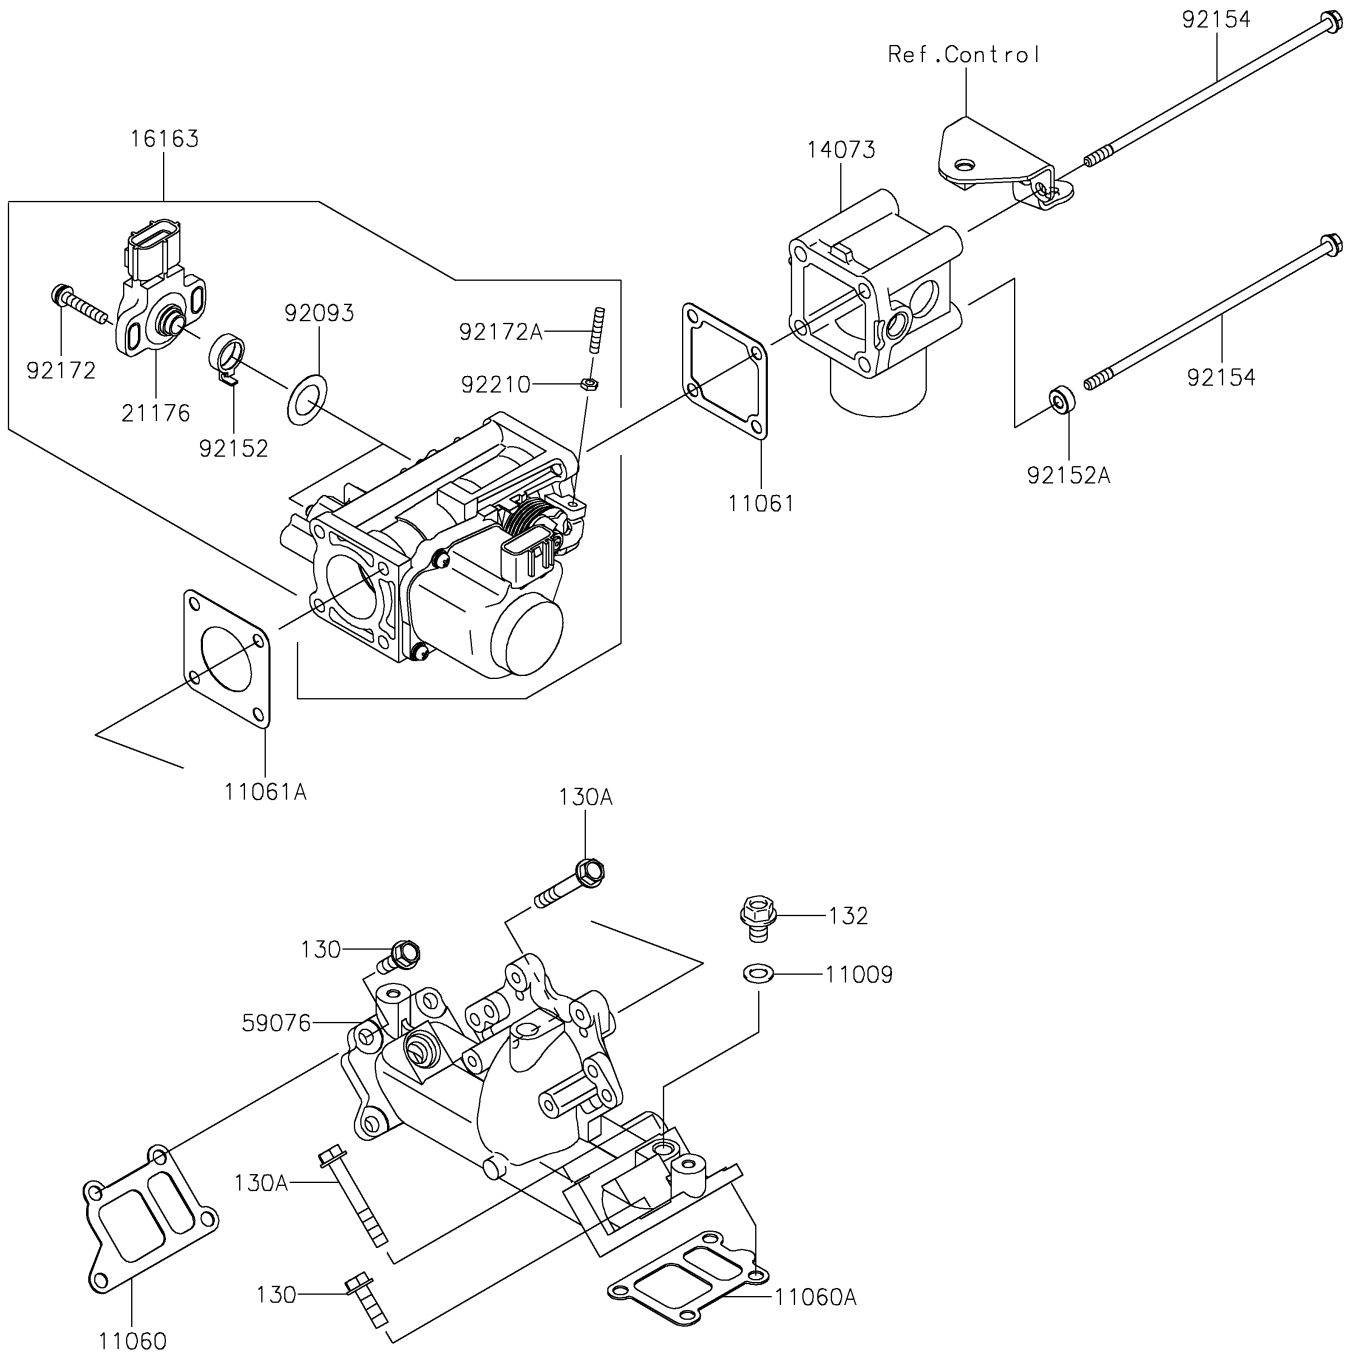

# 2018 MULE 4000 TRANS™ PARTS DIAGRAM

Throttle(WJF)

E1510

## 2018 MULE 4000 TRANS™ PARTS LIST

Throttle(WJF)

ITEM NAME	PART NUMBER	QUANTITY
GASKET,8.2X14X1.0 (Ref # 11009)	11009-1344	1
GASKET,INTAKE MANIFOLD (Ref # 11060)	11060-2087	1
GASKET,INTAKE MANIFOLD (Ref # 11060A)	11060-2088	1
GASKET (Ref # 11061)	11061-0861	1
GASKET (Ref # 11061A)	11061-2179	1
DUCT (Ref # 14073)	14073-0780	1
THROTTLE-ASSY (Ref # 16163)	16163-0793	1
SENSOR (Ref # 21176)	21176-2112	2
MANIFOLD-INTAKE (Ref # 59076)	59076-0718	1
SEAL (Ref # 92093)	92093-2133	2
COLLAR (Ref # 92152)	92152-2093	2
COLLAR,LWR SIDE (Ref # 92152A)	92152-2333	2
BOLT,FLANGED,6X195 (Ref # 92154)	92154-2653	4
SCREW (Ref # 92172)	92172-0254	4
SCREW (Ref # 92172A)	92172-2106	1
NUT (Ref # 92210)	92210-2120	1
BOLT-FLANGED,6X20 (Ref # 130)	130BA0620	5
BOLT-FLANGED,6X45 (Ref # 130A)	130CA0645	3
BOLT-FLANGED-SMALL,8X12 (Ref # 132)	132BB0812	1