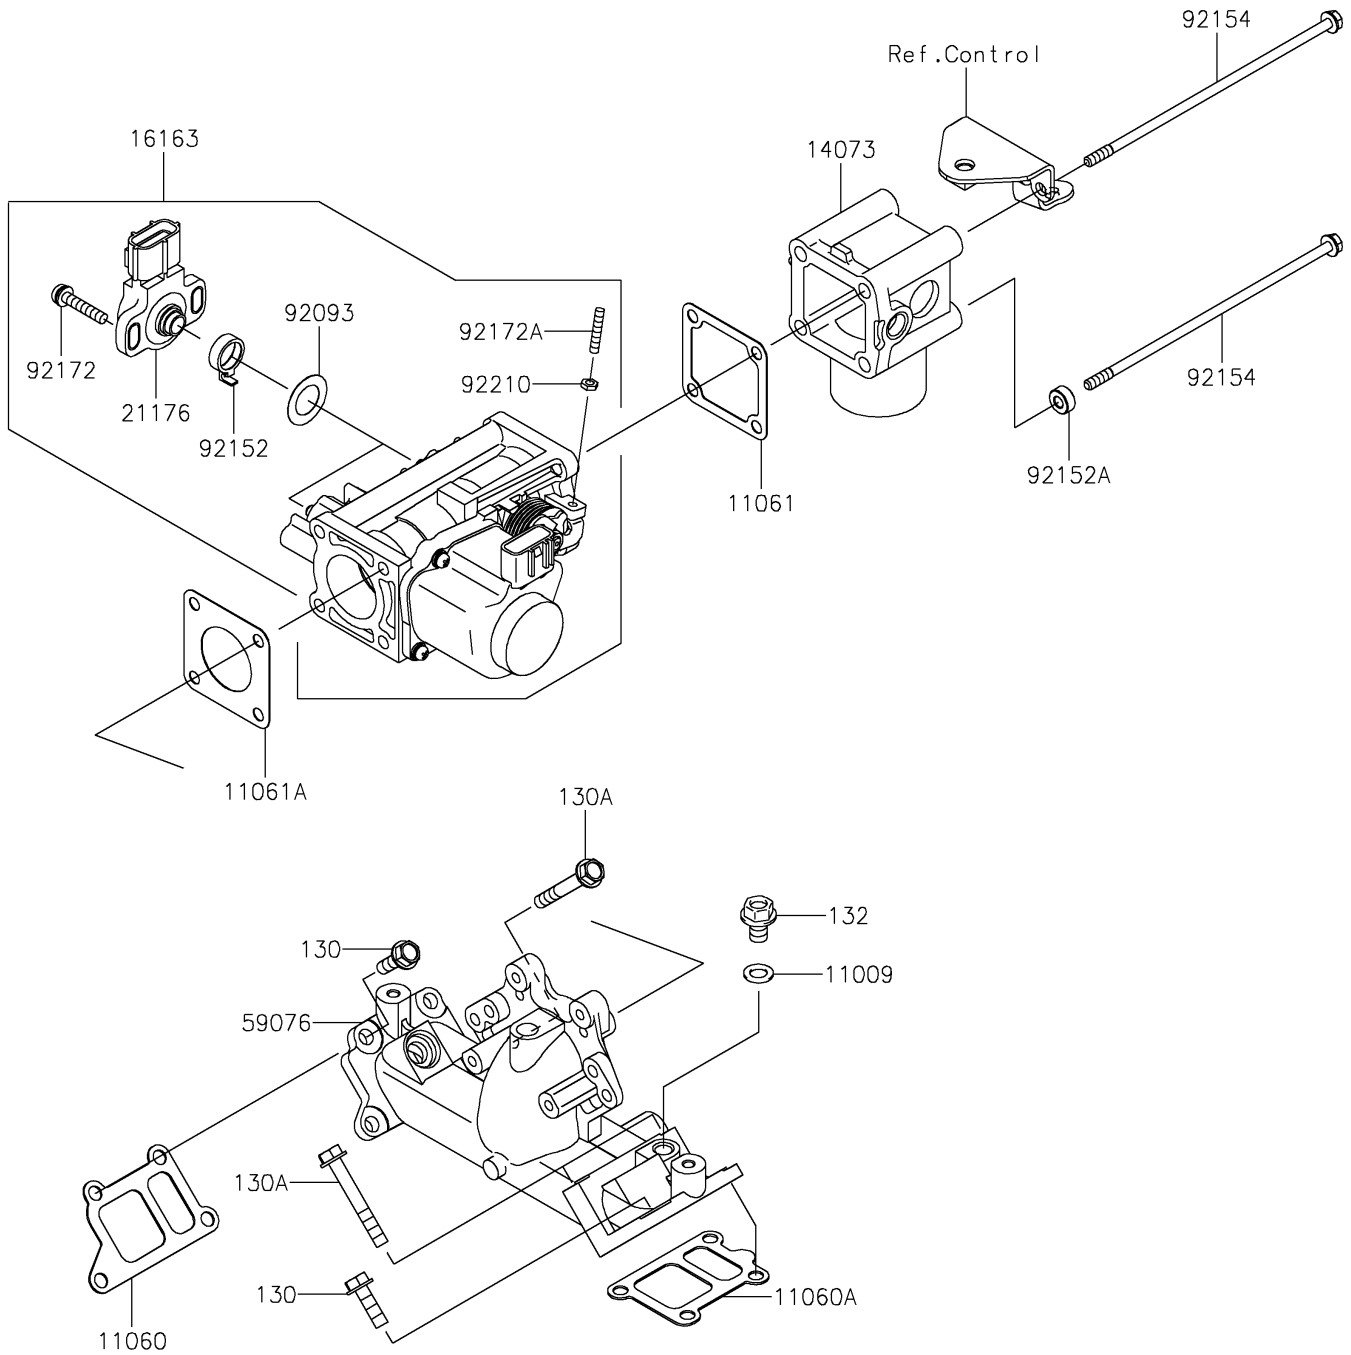

2019 MULE 4000 TRANS™ PARTS DIAGRAM

Throttle(WJF)

E1510

2019 MULE 4000 TRANS™ PARTS LIST

Throttle(WJF)

ITEM NAME	PART NUMBER	QUANTITY
GASKET,8.2X14X1.0 (Ref # 11009)	11009-1344	1
GASKET,INTAKE MANIFOLD (Ref # 11060)	11060-2087	1
GASKET,INTAKE MANIFOLD (Ref # 11060A)	11060-2088	1
GASKET (Ref # 11061)	11061-0861	1
GASKET (Ref # 11061A)	11061-2179	1
DUCT (Ref # 14073)	14073-0780	1
THROTTLE-ASSY (Ref # 16163)	16163-0793	1
SENSOR (Ref # 21176)	21176-2112	2
MANIFOLD-INTAKE (Ref # 59076)	59076-0718	1
SEAL (Ref # 92093)	92093-2133	2
COLLAR (Ref # 92152)	92152-2093	2
COLLAR,LWR SIDE (Ref # 92152A)	92152-2333	2
BOLT,FLANGED,6X195 (Ref # 92154)	92154-2653	4
SCREW (Ref # 92172)	92172-0254	4
SCREW (Ref # 92172A)	92172-2106	1
NUT (Ref # 92210)	92210-2120	1
BOLT-FLANGED,6X20 (Ref # 130)	130BA0620	5
BOLT-FLANGED,6X45 (Ref # 130A)	130CA0645	3
BOLT-FLANGED-SMALL,8X12 (Ref # 132)	132BB0812	1