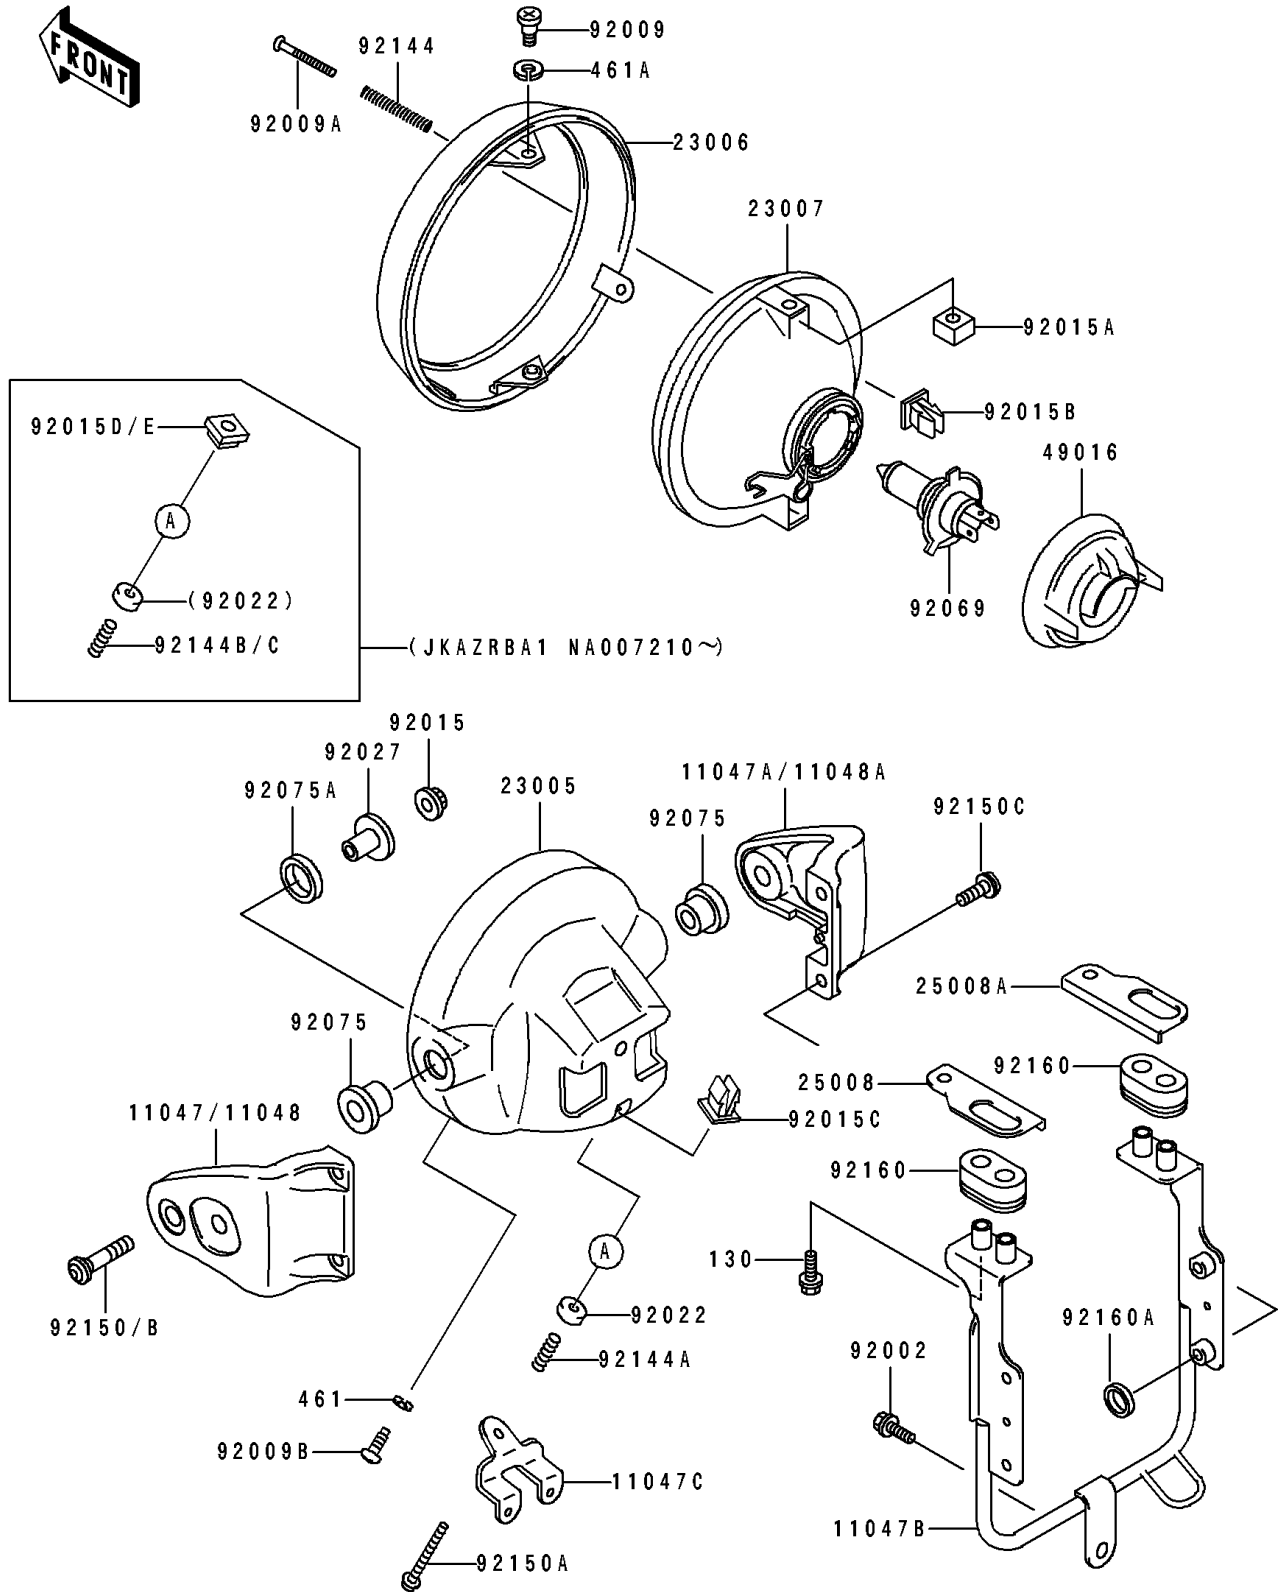

1993 ZR1100 Zephyr PARTS DIAGRAM

Headlight(s)

F2710

1993 ZR1100 Zephyr PARTS LIST

Headlight(s)

ITEM NAME	PART NUMBER	QUANTITY
BRACKET,HEAD LAMP,LH (Ref # 11047)	11047-1599	1
BRACKET,HEAD LAMP,RH (Ref # 11047A)	11047-1600	1
BRACKET,HEAD LAMP (Ref # 11047B)	11047-1602	1
BRACKET,HEAD LAMP BODY (Ref # 11047C)	11047-1639	1
BODY-COMP-HEAD LAMP,P.C.GRAY (Ref # 23005)	23005-1124-T2	1
RIM-LAMP (Ref # 23006)	23006-1064	1
LENS-COMP,HEAD LAMP (Ref # 23007)	23007-1277	1
BRACKET-METER,LH (Ref # 25008)	25008-1187	1
BRACKET-METER,RH (Ref # 25008A)	25008-1188	1
COVER-SEAL,HEAD LAMP (Ref # 49016)	49016-1158	1
BOLT (Ref # 92002)	92002-1626	1
SCREW,5MM (Ref # 92009)	92009-1681	2
SCREW,FOCUS ADJUSTING,4X45 (Ref # 92009A)	92009-1682	1
SCREW,5X16 (Ref # 92009B)	92009-1693	2
NUT,FLANGED,8MM (Ref # 92015)	92015-1014	2
NUT,5MM (Ref # 92015A)	92015-1877	2
NUT,SELF LOCK,4MM (Ref # 92015B)	92015-1878	1
NUT,5MM (Ref # 92015D)	92015-1897	1
WASHER,5.2X16X1.2 (Ref # 92022)	92022-263	1
COLLAR,L=20 (Ref # 92027)	92027-1131	2
BULB,12V 60/55W,H4 (Ref # 92069)	92069-1002	1
DAMPER,HEAD LAMP FITTING (Ref # 92075)	92075-1109	2
DAMPER,HEAD LAMP FITTING (Ref # 92075A)	92075-1110	2
SPRING,FOCUS ADJUSTING (Ref # 92144)	92144-1645	1
SPRING,FOCUS ADJUSTING (Ref # 92144B)	92144-1703	1
BOLT,8X40 (Ref # 92150)	92150-1403	2
BOLT,ADJUST,5X53 (Ref # 92150A)	92150-1627	1
BOLT,SOCKET,6X14 (Ref # 92150C)	92150-1836	4
DAMPER,METER (Ref # 92160)	92160-1315	2

1993 ZR1100 Zephyr PARTS LIST

Headlight(s)

ITEM NAME	PART NUMBER	QUANTITY
DAMPER (Ref # 92160A)	92160-3754	1
BOLT-FLANGED,6X25 (Ref # 130)	130J0625	4
WASHER-SPRING,5MM,BLACK (Ref # 461)	461K0500	2
WASHER-SPRING (Ref # 461A)	461L0600	2