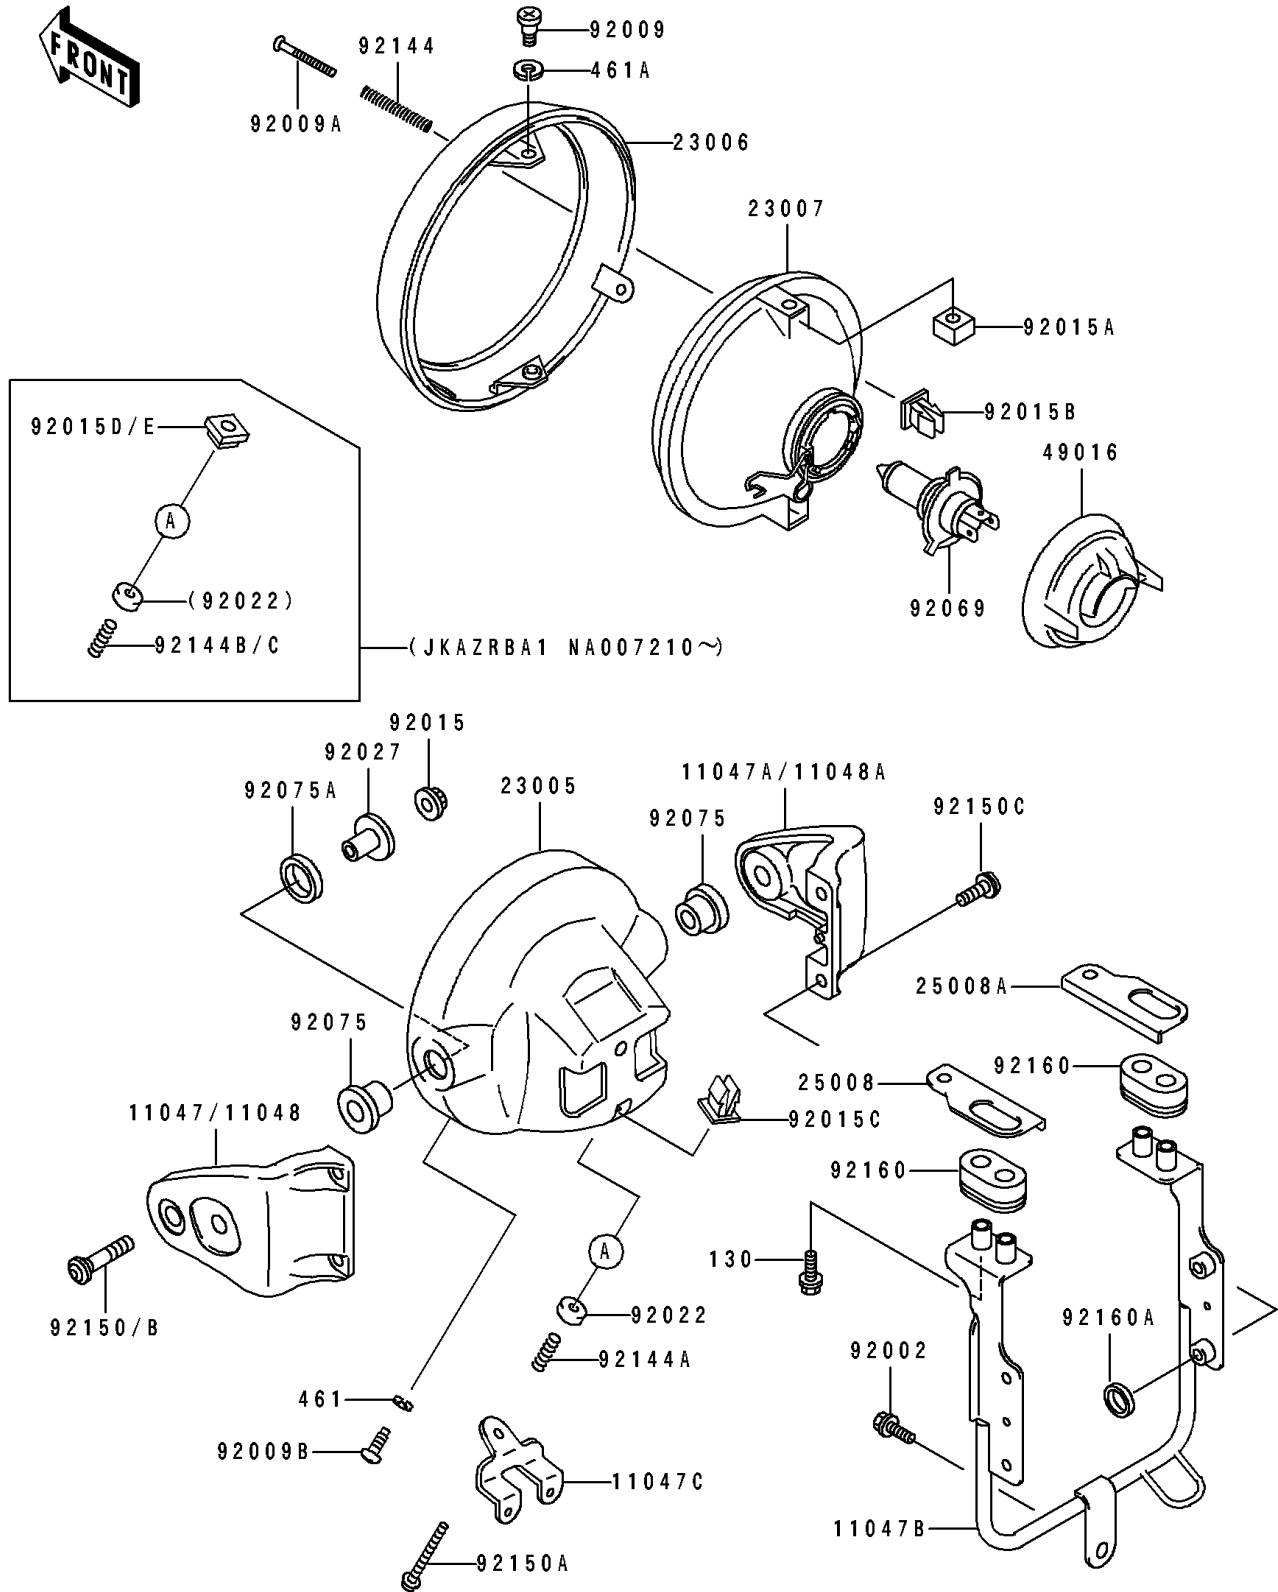

# 1994 ZR1100 Zephyr PARTS DIAGRAM

Headlight(s)

F2710

# 1994 ZR1100 Zephyr PARTS LIST

## Headlight(s)

ITEM NAME	PART NUMBER	QUANTITY
BRACKET,HEAD LAMP (Ref # 11047B)	11047-1602	1
BRACKET,HEAD LAMP BODY (Ref # 11047C)	11047-1639	1
BRACKET,HEAD LAMP,LH (Ref # 11048)	11048-1319	1
BRACKET,HEAD LAMP,RH (Ref # 11048A)	11048-1320	1
BODY-COMP-HEAD LAMP,P.C.GRAY (Ref # 23005)	23005-1124-T2	1
RIM-LAMP (Ref # 23006)	23006-1064	1
LENS-COMP,HEAD LAMP (Ref # 23007)	23007-1277	1
BRACKET-METER,LH (Ref # 25008)	25008-1187	1
BRACKET-METER,RH (Ref # 25008A)	25008-1188	1
COVER-SEAL,HEAD LAMP (Ref # 49016)	49016-1158	1
BOLT (Ref # 92002)	92002-1626	1
SCREW,5MM (Ref # 92009)	92009-1681	2
SCREW,FOCUS ADJUSTING,4X45 (Ref # 92009A)	92009-1682	1
SCREW,5X16 (Ref # 92009B)	92009-1693	2
NUT,FLANGED,8MM (Ref # 92015)	92015-1014	2
NUT,5MM (Ref # 92015A)	92015-1877	2
NUT,SELF LOCK,4MM (Ref # 92015B)	92015-1878	1
NUT,5MM (Ref # 92015D)	92015-1897	1
WASHER,5.2X16X1.2 (Ref # 92022)	92022-263	1
COLLAR,L=20 (Ref # 92027)	92027-1131	2
BULB,12V 60/55W,H4 (Ref # 92069)	92069-1002	1
DAMPER,HEAD LAMP FITTING (Ref # 92075)	92075-1109	2
DAMPER,HEAD LAMP FITTING (Ref # 92075A)	92075-1110	2
SPRING,FOCUS ADJUSTING (Ref # 92144)	92144-1645	1
SPRING,FOCUS ADJUSTING (Ref # 92144B)	92144-1703	1
BOLT,ADJUST,5X53 (Ref # 92150A)	92150-1627	1
BOLT,SOCKET,8X40 (Ref # 92150B)	92150-1735	2
BOLT,SOCKET,6X14 (Ref # 92150C)	92150-1836	4
DAMPER,METER (Ref # 92160)	92160-1315	2

# 1994 ZR1100 Zephyr PARTS LIST

Headlight(s)

ITEM NAME	PART NUMBER	QUANTITY
DAMPER (Ref # 92160A)	92160-3754	1
BOLT-FLANGED,6X25 (Ref # 130)	130J0625	4
WASHER-SPRING,5MM,BLACK (Ref # 461)	461K0500	2
WASHER-SPRING (Ref # 461A)	461L0600	2