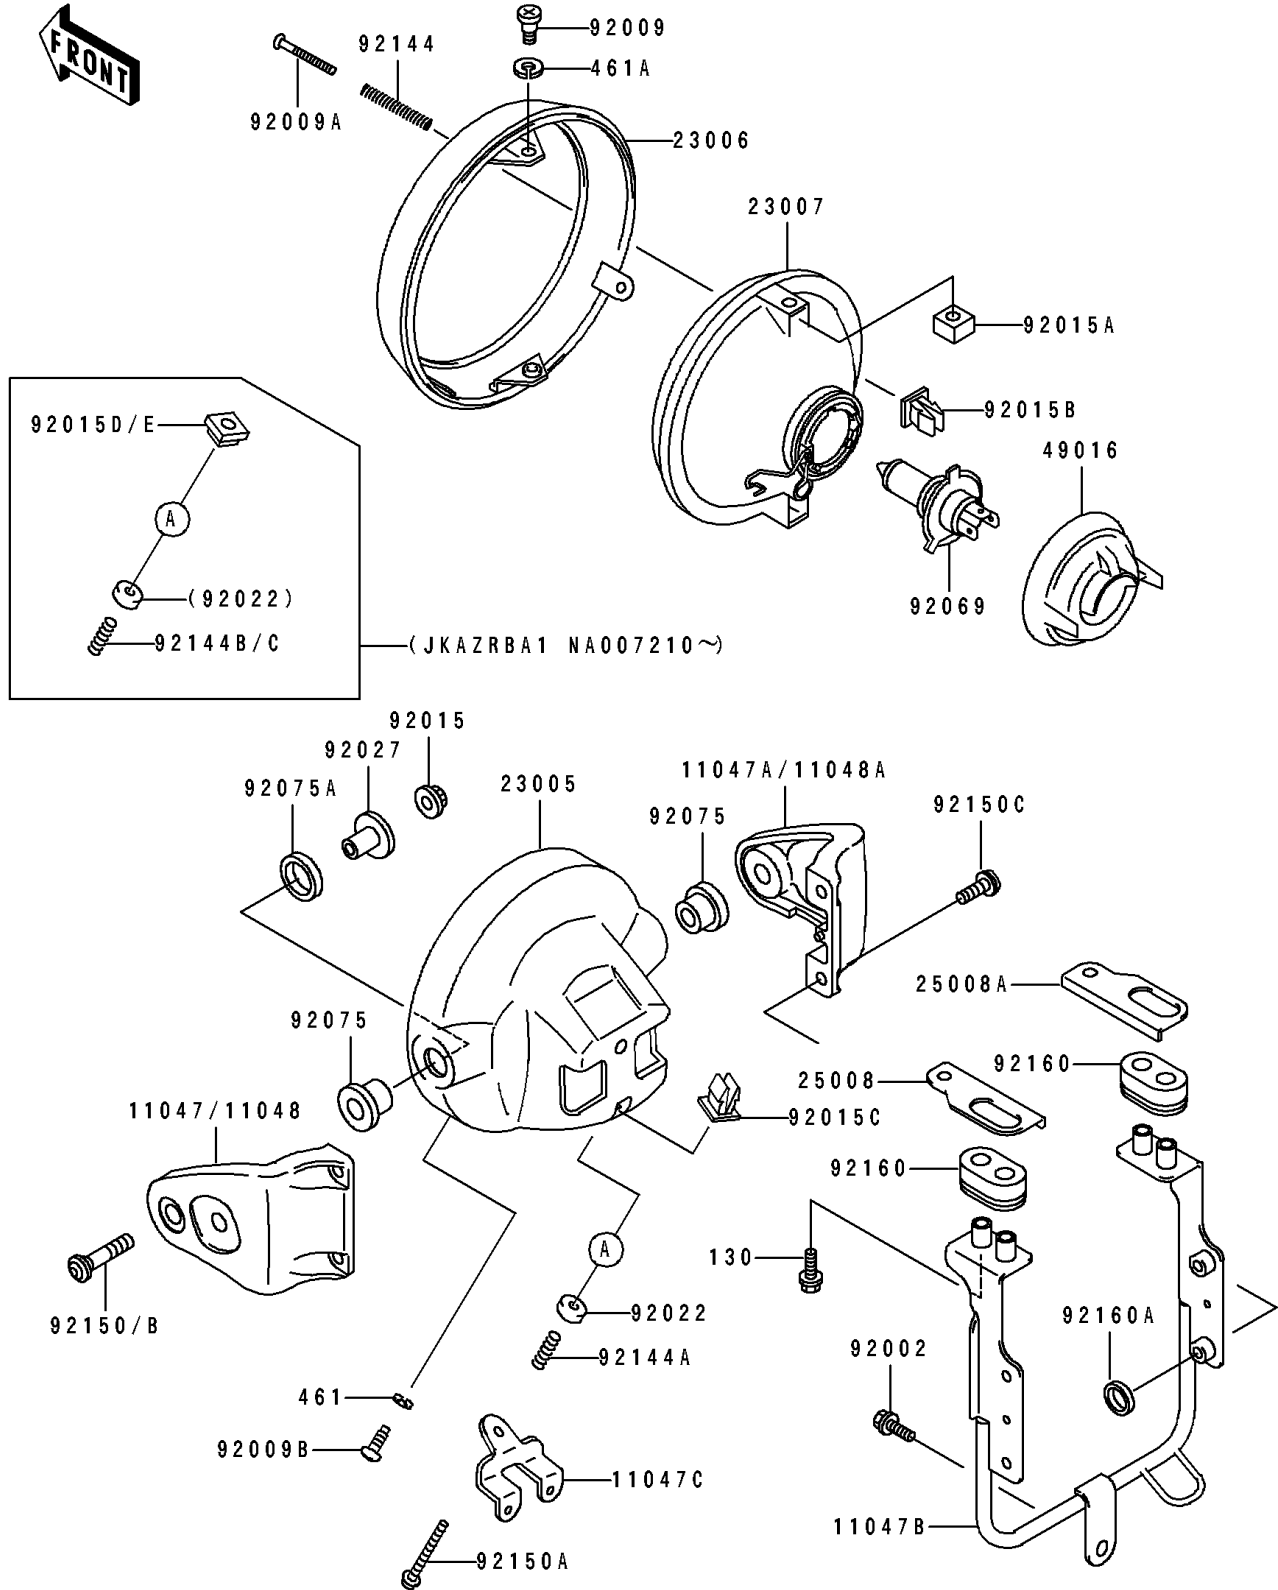

# 1995 ZR1100 Zephyr PARTS DIAGRAM

Headlight(s)

F2710

# 1995 ZR1100 Zephyr PARTS LIST

## Headlight(s)

ITEM NAME	PART NUMBER	QUANTITY
BRACKET,HEAD LAMP (Ref # 11047B)	11047-1602	1
BRACKET,HEAD LAMP BODY (Ref # 11047C)	11047-1639	1
BRACKET,HEAD LAMP,LH (Ref # 11048)	11048-1319	1
BRACKET,HEAD LAMP,RH (Ref # 11048A)	11048-1320	1
BODY-COMP-HEAD LAMP,P.C.GRAY (Ref # 23005)	23005-1124-T2	1
RIM-LAMP (Ref # 23006)	23006-1064	1
LENS-COMP,HEAD LAMP (Ref # 23007)	23007-1277	1
BRACKET-METER,LH (Ref # 25008)	25008-1187	1
BRACKET-METER,RH (Ref # 25008A)	25008-1188	1
COVER-SEAL,HEAD LAMP (Ref # 49016)	49016-1158	1
BOLT (Ref # 92002)	92002-1626	1
SCREW,5MM (Ref # 92009)	92009-1681	2
SCREW,FOCUS ADJUSTING,4X45 (Ref # 92009A)	92009-1682	1
SCREW,5X16 (Ref # 92009B)	92009-1693	2
NUT,FLANGED,8MM (Ref # 92015)	92015-1014	2
NUT,5MM (Ref # 92015A)	92015-1877	2
NUT,SELF LOCK,4MM (Ref # 92015B)	92015-1878	1
NUT,5MM (Ref # 92015D)	92015-1897	1
WASHER,5.2X16X1.2 (Ref # 92022)	92022-263	1
COLLAR,L=20 (Ref # 92027)	92027-1131	2
BULB,12V 60/55W,H4 (Ref # 92069)	92069-1002	1
DAMPER,HEAD LAMP FITTING (Ref # 92075)	92075-1109	2
DAMPER,HEAD LAMP FITTING (Ref # 92075A)	92075-1110	2
SPRING,FOCUS ADJUSTING (Ref # 92144)	92144-1645	1
SPRING,FOCUS ADJUSTING (Ref # 92144B)	92144-1703	1
BOLT,ADJUST,5X53 (Ref # 92150A)	92150-1627	1
BOLT,SOCKET,8X40 (Ref # 92150B)	92150-1735	2
BOLT,SOCKET,6X14 (Ref # 92150C)	92150-1836	4
DAMPER,METER (Ref # 92160)	92160-1315	2

# 1995 ZR1100 Zephyr PARTS LIST

Headlight(s)

ITEM NAME	PART NUMBER	QUANTITY
DAMPER (Ref # 92160A)	92160-3754	1
BOLT-FLANGED,6X25 (Ref # 130)	130J0625	4
WASHER-SPRING,5MM,BLACK (Ref # 461)	461K0500	2
WASHER-SPRING (Ref # 461A)	461L0600	2