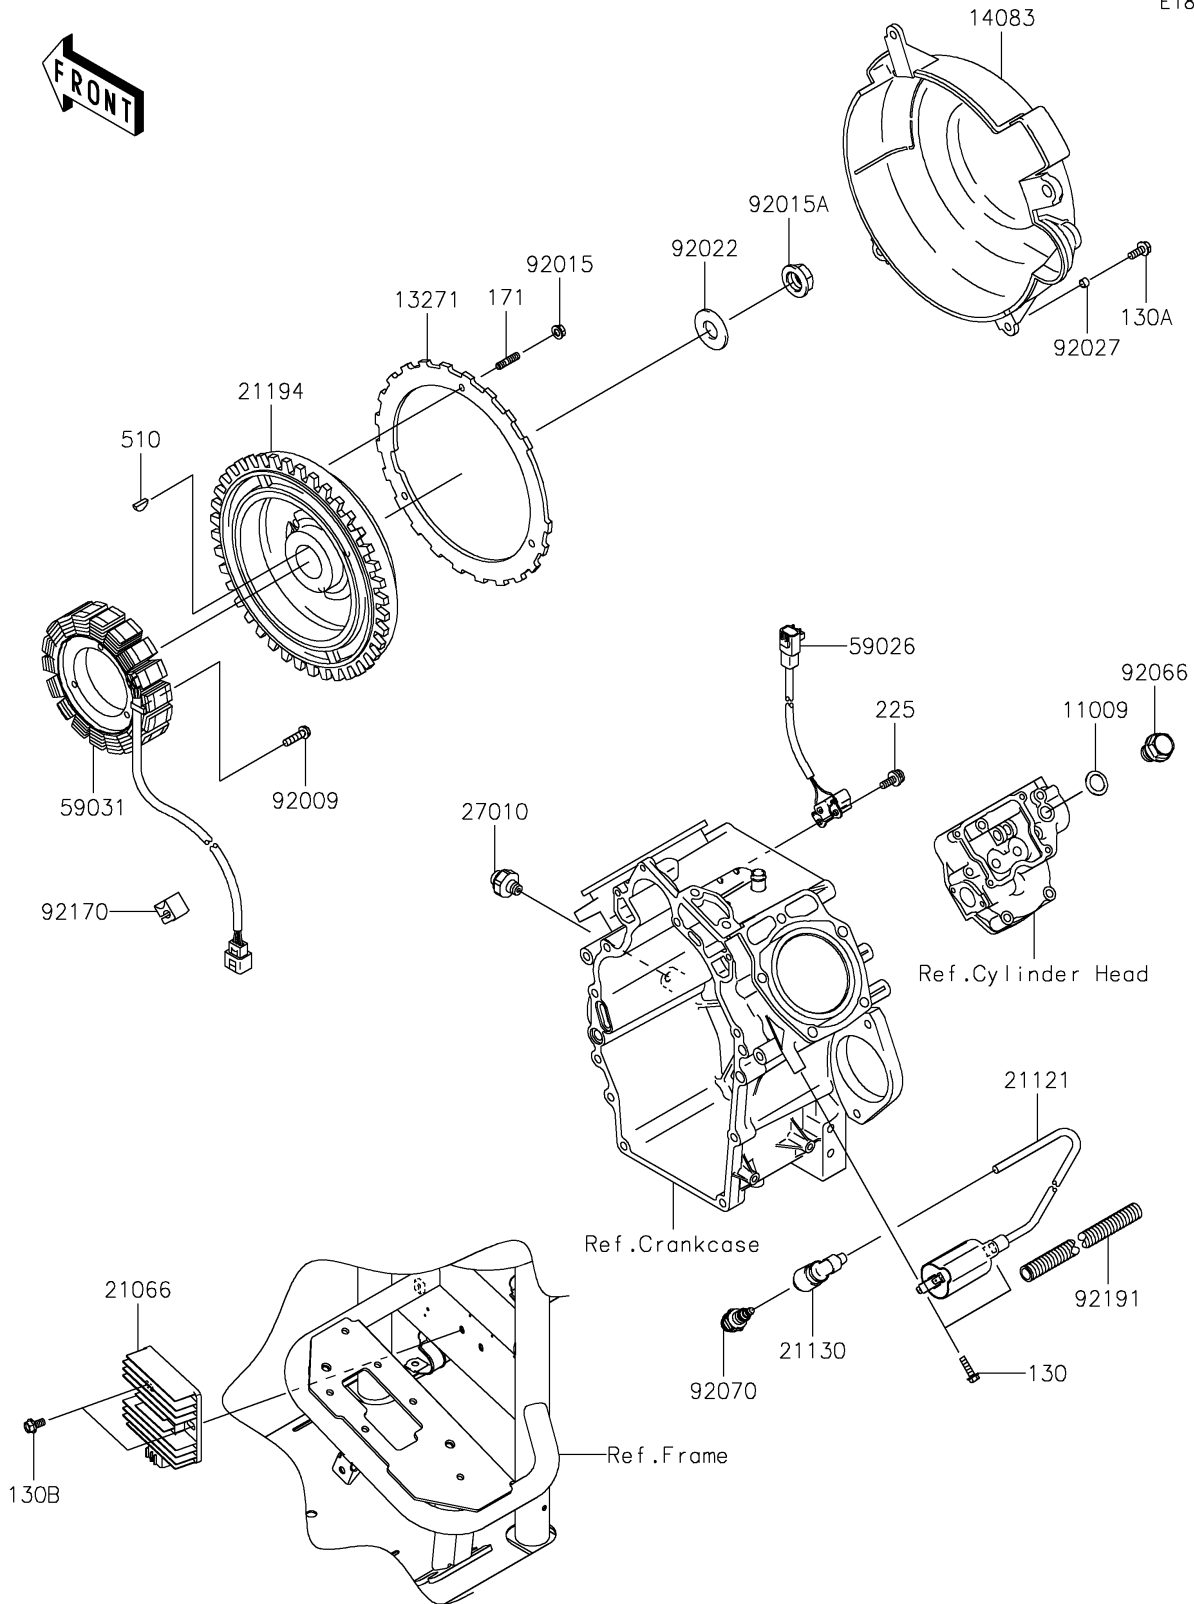

2020 MULE 4000 TRANS™ PARTS DIAGRAM

Generator/Ignition Coil

E1811

2020 MULE 4000 TRANS™ PARTS LIST

Generator/Ignition Coil

ITEM NAME	PART NUMBER	QUANTITY
GASKET,16X24X1 (Ref # 11009)	11009-2566	1
PLATE (Ref # 13271)	13271-2269	1
COVER-FLYWHEEL (Ref # 14083)	14083-2052	1
REGULATOR-VOLTAGE (Ref # 21066)	21066-0717	1
COIL-IGNITION (Ref # 21121)	21121-2092	2
CAP-SPARK PLUG (Ref # 21130)	21130-2060	2
FLYWHEEL-COMP (Ref # 21194)	21194-2352	1
SWITCH,OIL PRESSURE (Ref # 27010)	27010-1313	1
COIL-PULSING (Ref # 59026)	59026-0559	1
COIL-CHARGING (Ref # 59031)	59031-2136	1
SCREW,6X25 (Ref # 92009)	92009-2273	3
NUT,FLANGED,6MM (Ref # 92015)	92015-1367	3
NUT (Ref # 92015A)	92015-2167	1
WASHER (Ref # 92022)	92022-2229	1
COLLAR,6.2X7.8X5 (Ref # 92027)	92027-2096	3
PLUG,DRAIN (Ref # 92066)	92066-2099	1
PLUG-SPARK,BPR2ES(NGK),SOLID (Ref # 92070)	92070-2110	2
CLAMP (Ref # 92170)	92170-2056	1
TUBE (Ref # 92191)	92191-2124	1
BOLT-FLANGED,5X18 (Ref # 130)	130BA0518	4
BOLT-FLANGED,6X16 (Ref # 130A)	130BA0616	3
BOLT-FLANGED,6X14 (Ref # 130B)	130BB0614	2
BOLT-STUD,6X18 (Ref # 171)	171BA0618	3
SCREW-PAN-WSP-CROS,4X14 (Ref # 225)	225AA0414	2
KEY-WOODRUFF (Ref # 510)	510A5100	1