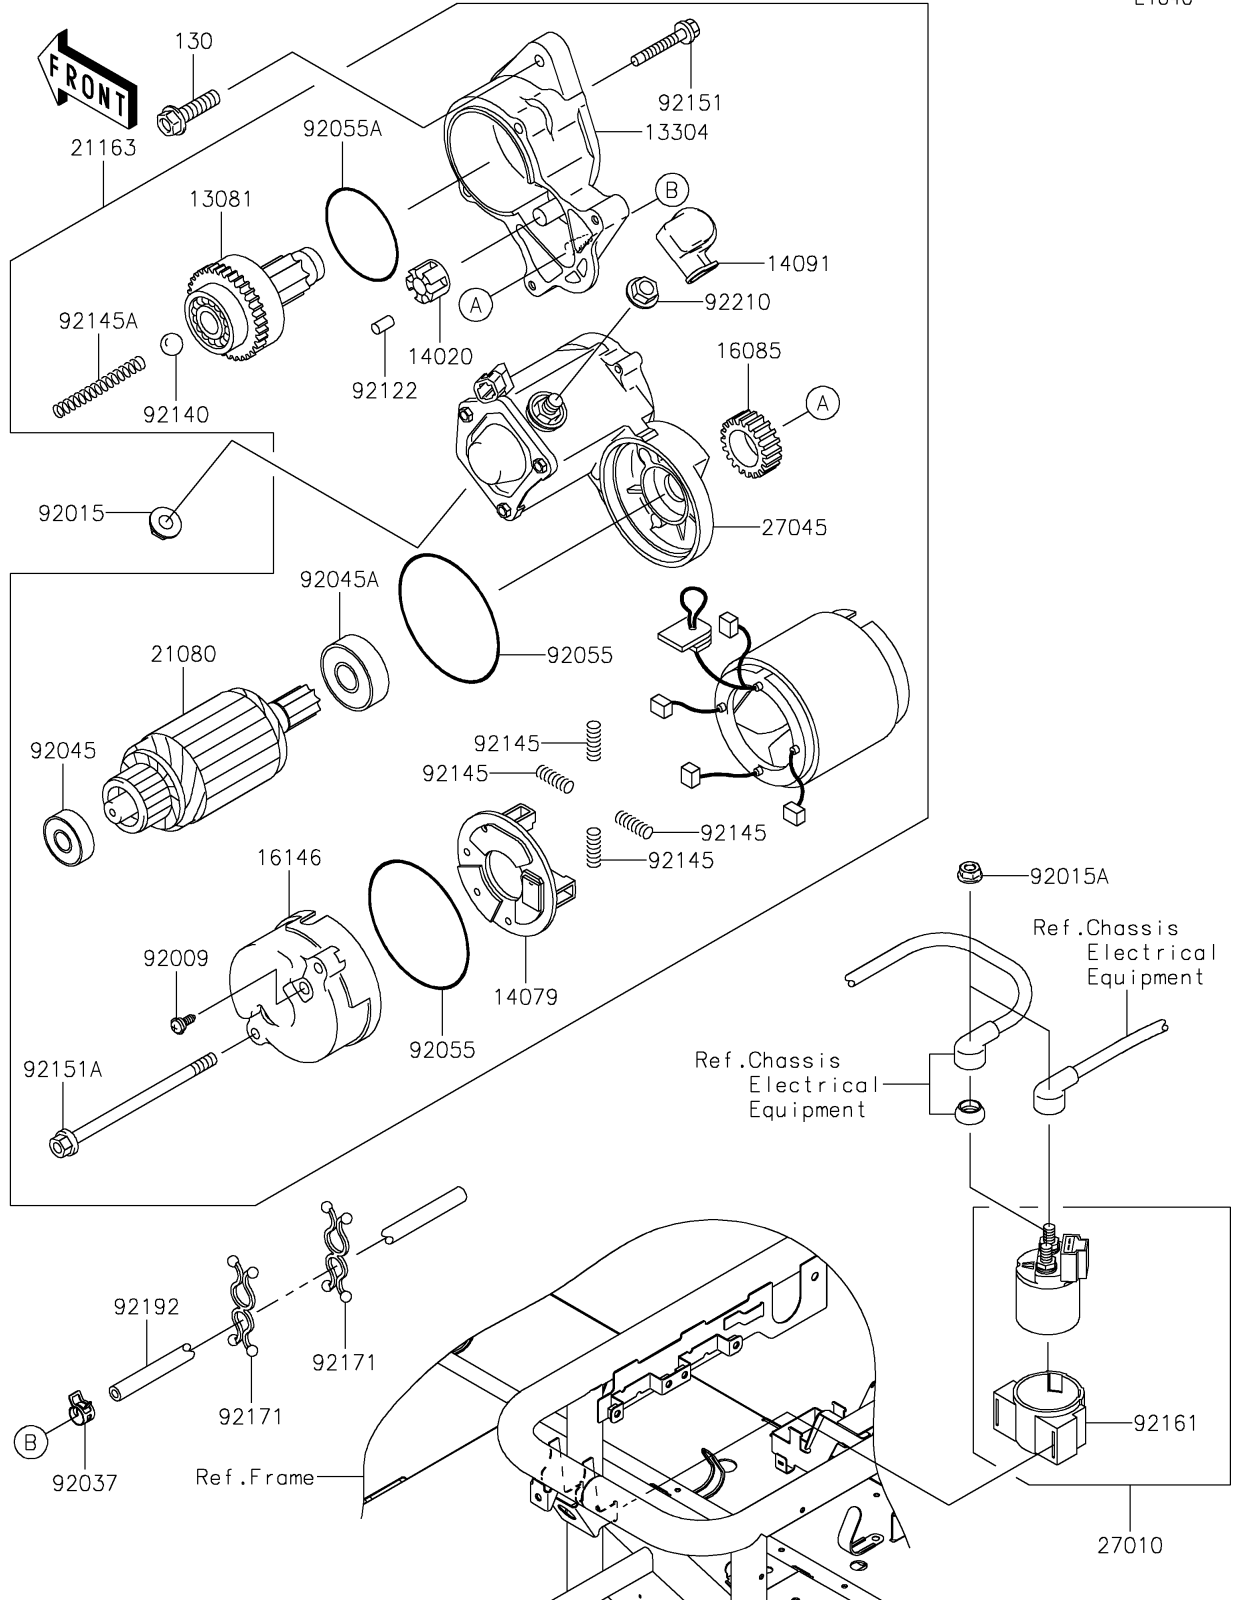

2020 MULE 4000 TRANS™ PARTS DIAGRAM

Starter Motor

E1840

2020 MULE 4000 TRANS™ PARTS LIST

Starter Motor

ITEM NAME	PART NUMBER	QUANTITY
CLUTCH-ASSY (Ref # 13081)	13081-2231	1
HOUSING-ASSY (Ref # 13304)	13304-2253	1
RETAINER (Ref # 14020)	14020-2112	1
HOLDER-ASSY (Ref # 14079)	14079-2064	1
COVER (Ref # 14091)	14091-2080	1
GEAR (Ref # 16085)	16085-2055	1
COVER-ASSY (Ref # 16146)	16146-2243	1
ARMATURE (Ref # 21080)	21080-2070	1
STARTER-ELECTRIC (Ref # 21163)	21163-2134	1
SWITCH,MAGNETIC (Ref # 27010)	27010-0766	1
SWITCH-ASSY (Ref # 27045)	27045-2020	1
SCREW (Ref # 92009)	92009-2455	2
NUT,8MM (Ref # 92015)	92015-1143	1
NUT,FLANGED,6MM (Ref # 92015A)	92015-1367	2
CLAMP (Ref # 92037)	92037-2113	1
BEARING-BALL,60102RKMDSH2C3 (Ref # 92045)	92045-2257	1
BEARING-BALL (Ref # 92045A)	92045-2258	1
RING-O (Ref # 92055)	92055-2199	2
RING-O (Ref # 92055A)	92055-2200	1
ROLLER (Ref # 92122)	92122-2057	5
BALL (Ref # 92140)	92140-2061	1
SPRING (Ref # 92145)	92145-2096	4
SPRING (Ref # 92145A)	92145-2097	1
BOLT (Ref # 92151)	92151-2167	2
BOLT (Ref # 92151A)	92151-2168	2
DAMPER,MAGNETIC SWITCH (Ref # 92161)	92161-1722	1
CLAMP (Ref # 92171)	92171-0476	2
TUBE,4.7X9.5X1000 (Ref # 92192)	92192-0937	1
NUT (Ref # 92210)	92210-2084	1

2020 MULE 4000 TRANS™ PARTS LIST

Starter Motor

ITEM NAME	PART NUMBER	QUANTITY
BOLT-FLANGED,8X30 (Ref # 130)	130CA0830	2