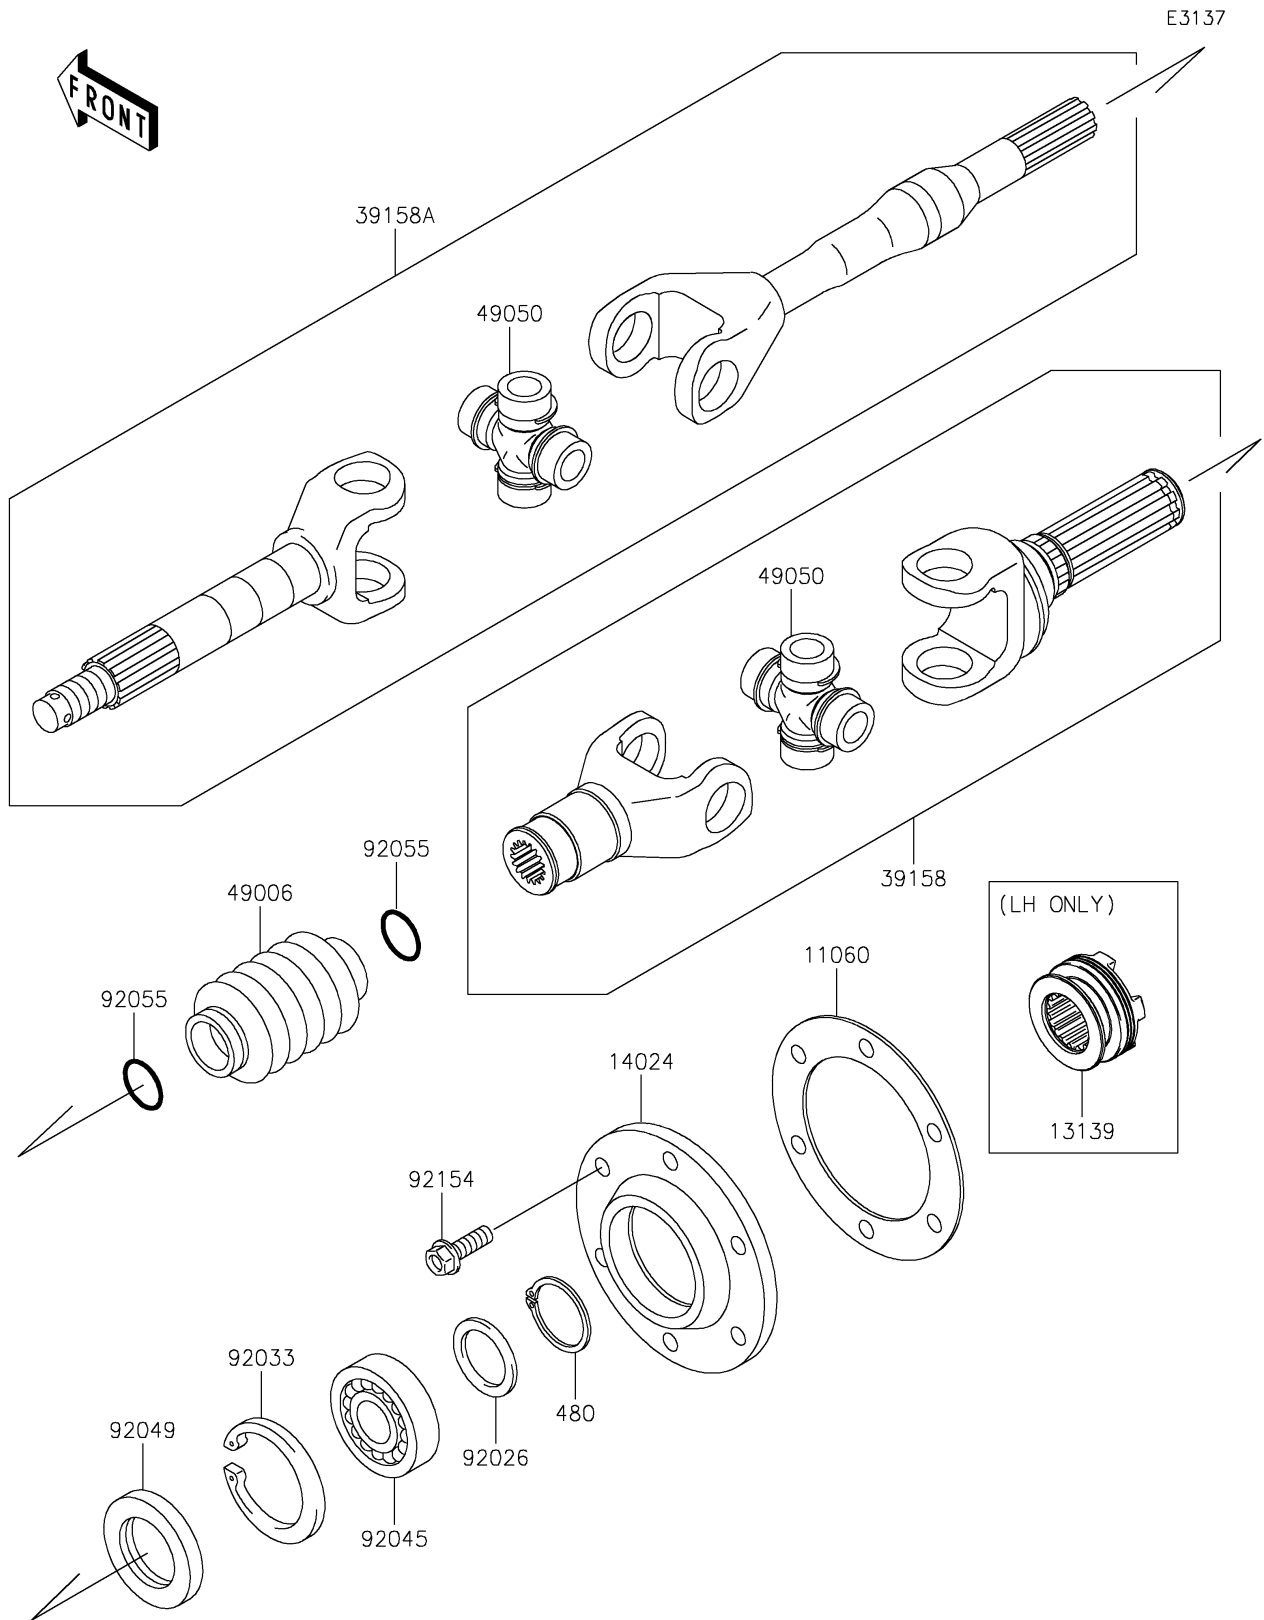

2020 MULE 4000 TRANS™ PARTS DIAGRAM

Drive Shaft-Rear

2020 MULE 4000 TRANS™ PARTS LIST

Drive Shaft-Rear

ITEM NAME	PART NUMBER	QUANTITY
GASKET,DRIVESHAFT COVER (Ref # 11060)	11060-1251	2
SHIFTER (Ref # 13139)	13139-0009	1
COVER,DRIVESHAFT (Ref # 14024)	14024-1560	2
SHAFT-ASSY-DRIVE,INSIDE (Ref # 39158)	39158-1119	2
SHAFT-ASSY-DRIVE (Ref # 39158A)	39158-1120	2
BOOT,DRIVE SHAFT (Ref # 49006)	49006-1257	2
SPIDER (Ref # 49050)	49050-0034	4
SPACER,28.1X38X2.6 (Ref # 92026)	92026-1489	2
RING-SNAP,55MM (Ref # 92033)	92033-1274	2
BEARING-BALL,6006 (Ref # 92045)	92045-1208	2
SEAL-OIL,TC35X55X8 (Ref # 92049)	92049-1298	2
RING-O,19.5X3.0 (Ref # 92055)	92055-1451	4
BOLT-FLANGED,8X25 (Ref # 92154)	92154-4079	12
CIRCLIP-TYPE-C,28MM (Ref # 480)	480J2800	2