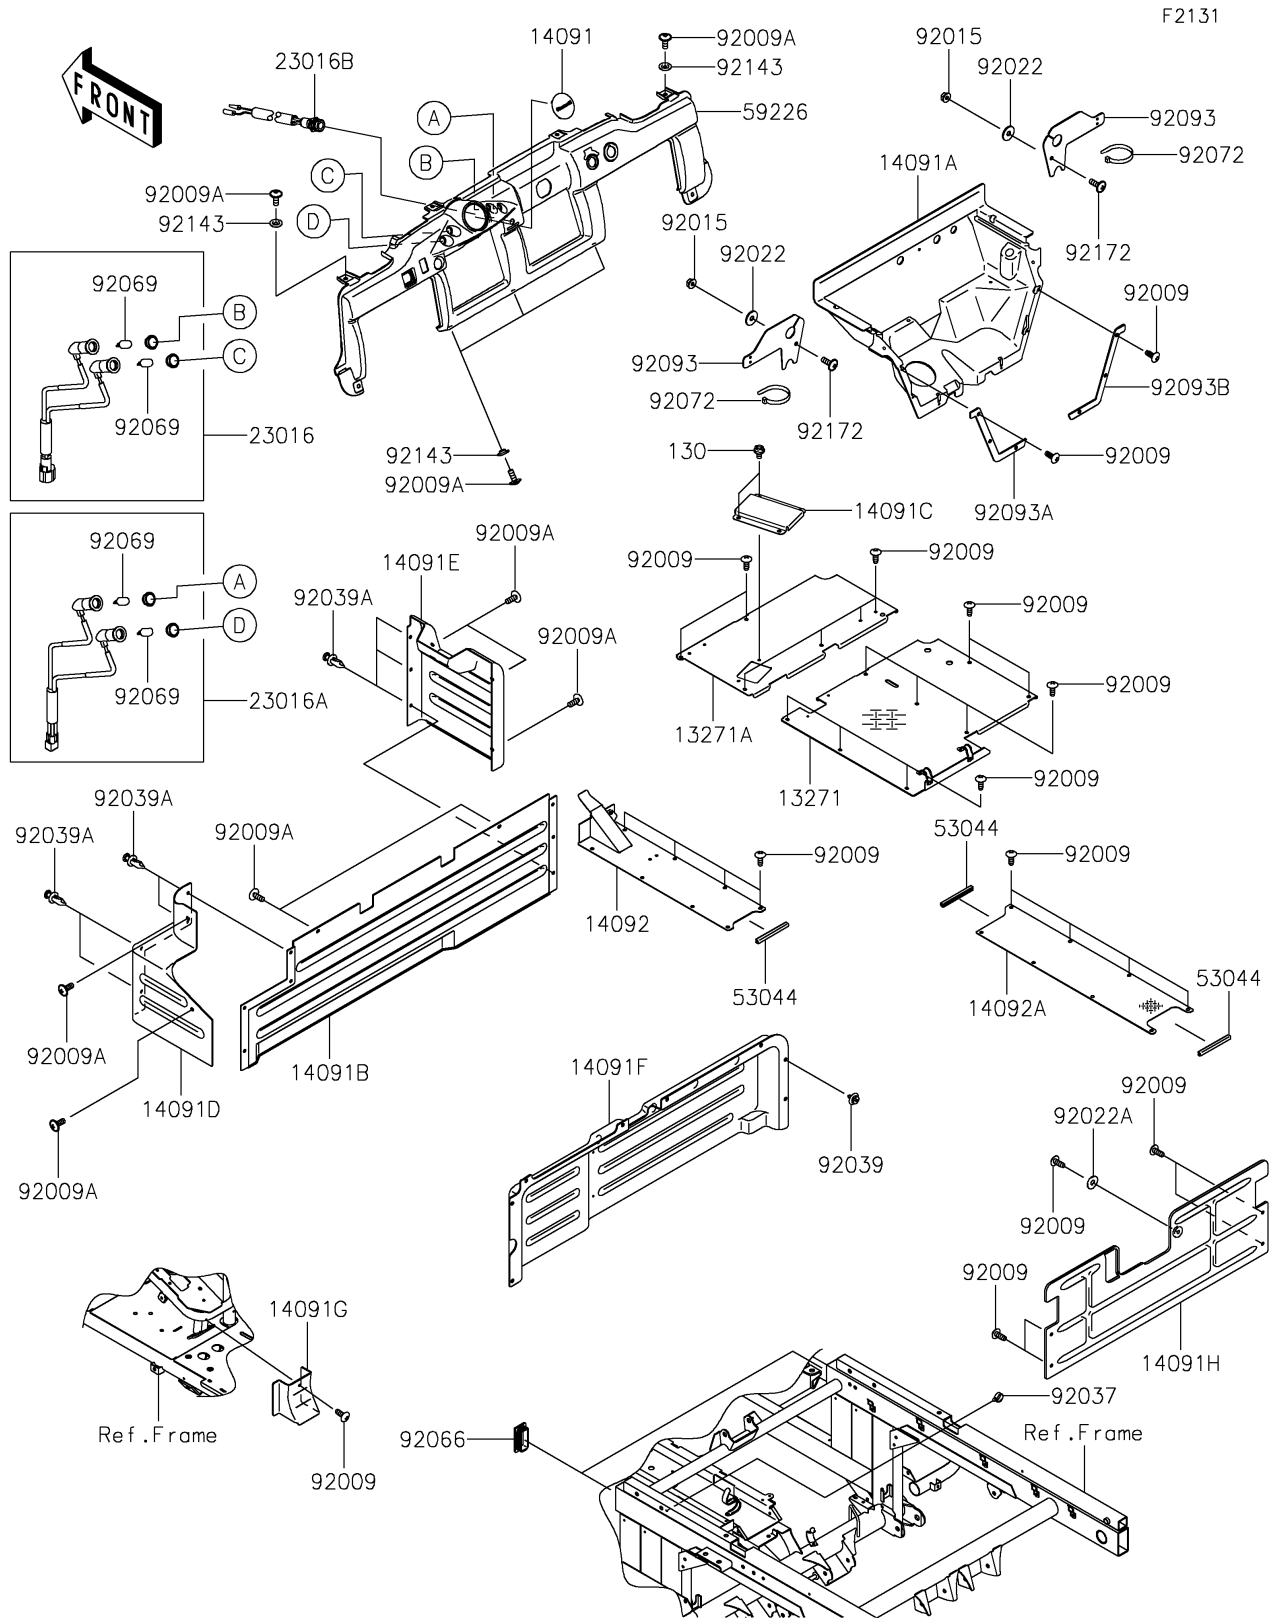

2020 MULE 4000 TRANS™ PARTS DIAGRAM

Frame Fittings

2020 MULE 4000 TRANS™ PARTS LIST

Frame Fittings

ITEM NAME	PART NUMBER	QUANTITY
PLATE,FLOOR,RH (Ref # 13271)	13271-7602	1
PLATE,FLOOR,RH (Ref # 13271A)	13271-7606	1
COVER,SPEEDOMETER,F.BLACK (Ref # 14091)	14091-0929-6Z	1
COVER,FLOOR (Ref # 14091A)	14091-1378	1
COVER,FRONT SEAT,CNT (Ref # 14091B)	14091-7531	1
COVER (Ref # 14091C)	14091-7536	1
COVER,FRONT SEAT,LH (Ref # 14091D)	14091-7541	1
COVER,FRONT SEAT,RH (Ref # 14091E)	14091-7542	1
COVER,FRONT SEAT,RR,LWR (Ref # 14091F)	14091-7549	1
COVER,PARKING CABLE (Ref # 14091G)	14091-7551	1
COVER,REAR SEAT,LWR (Ref # 14091H)	14091-7557	1
COVER,FLOOR,CNT,FR (Ref # 14092)	14092-0832	1
COVER,FLOOR,CNT,RR (Ref # 14092A)	14092-0993	1
LAMP-ASSY,PARKING&WATER TEMP (Ref # 23016)	23016-0035	1
LAMP-ASSY,DFI&OIL PRESSURE (Ref # 23016A)	23016-0036	1
LAMP-ASSY,LED (Ref # 23016B)	23016-0050	1
TRIM,L=111 (Ref # 53044)	53044-7502	3
PANEL-CONTROL,F.BLACK (Ref # 59226)	59226-0026-6Z	1
SCREW,TAPPING,6X16 (Ref # 92009)	92009-1166	42
SCREW,6X16 (Ref # 92009A)	92009-1621	12
NUT,FLANGED,6MM (Ref # 92015)	92015-1367	2
WASHER,6.5X20X1.6,BLACK (Ref # 92022)	92022-1346	2
WASHER,7X18X1.2 (Ref # 92022A)	92022-1545	1
CLAMP,HOSE (Ref # 92037)	92037-1827	1
RIVET (Ref # 92039)	92039-0768	8
RIVET (Ref # 92039A)	92039-0776	7
PLUG (Ref # 92066)	92066-7505	2
BULB,12V 1.7W,T10 (Ref # 92069)	92069-1059	4
BAND,L=368.3 (Ref # 92072)	92072-3872	2

2020 MULE 4000 TRANS™ PARTS LIST

Frame Fittings

ITEM NAME	PART NUMBER	QUANTITY
SEAL,LOWER COVER (Ref # 92093)	92093-0181	2
SEAL,FRONT FENDER,LH (Ref # 92093A)	92093-1293	1
SEAL,FRONT FENDER,RH (Ref # 92093B)	92093-1294	1
COLLAR (Ref # 92143)	92143-1087	5
SCREW,6X18 (Ref # 92172)	92172-0002	2
BOLT-FLANGED,6X10 (Ref # 130)	130BA0610	2