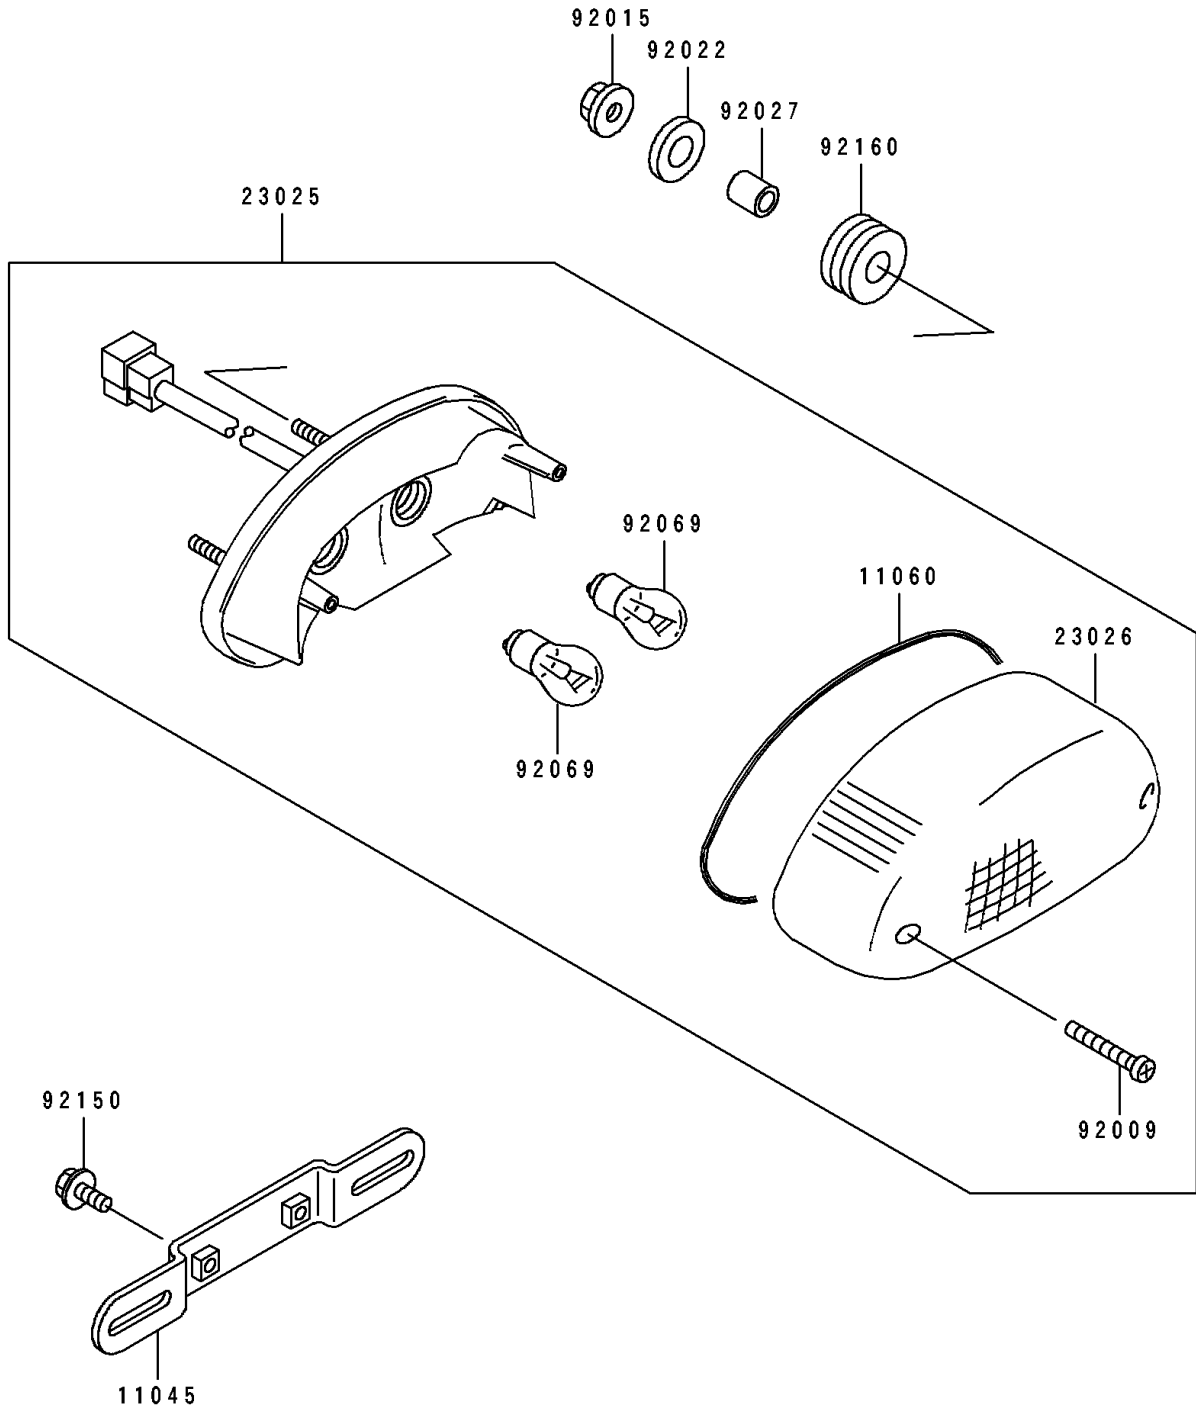

1994 ZR1100 Zephyr PARTS DIAGRAM

Taillight(s)

F2720

1994 ZR1100 Zephyr PARTS LIST

Taillight(s)

ITEM NAME	PART NUMBER	QUANTITY
BRACKET,LICENSE (Ref # 11045)	11045-1387	1
GASKET,TAIL LAMP LENS (Ref # 11060)	11060-1267	1
LAMP-TAIL (Ref # 23025)	23025-1228	1
LENS,TAIL LAMP (Ref # 23026)	23026-1134	1
SCREW,TAPPING,4X20 (Ref # 92009)	92009-1378	2
NUT,FLANGED,6MM (Ref # 92015)	92015-1367	3
WASHER,6.5X20X1.6 (Ref # 92022)	92022-1557	3
COLLAR,6.8X10X12 (Ref # 92027)	92027-162	3
BULB,12V 27/8W (Ref # 92069)	92069-059	2
BOLT,6X16 (Ref # 92150)	92150-1909	2
DAMPER (Ref # 92160)	92160-1162	3