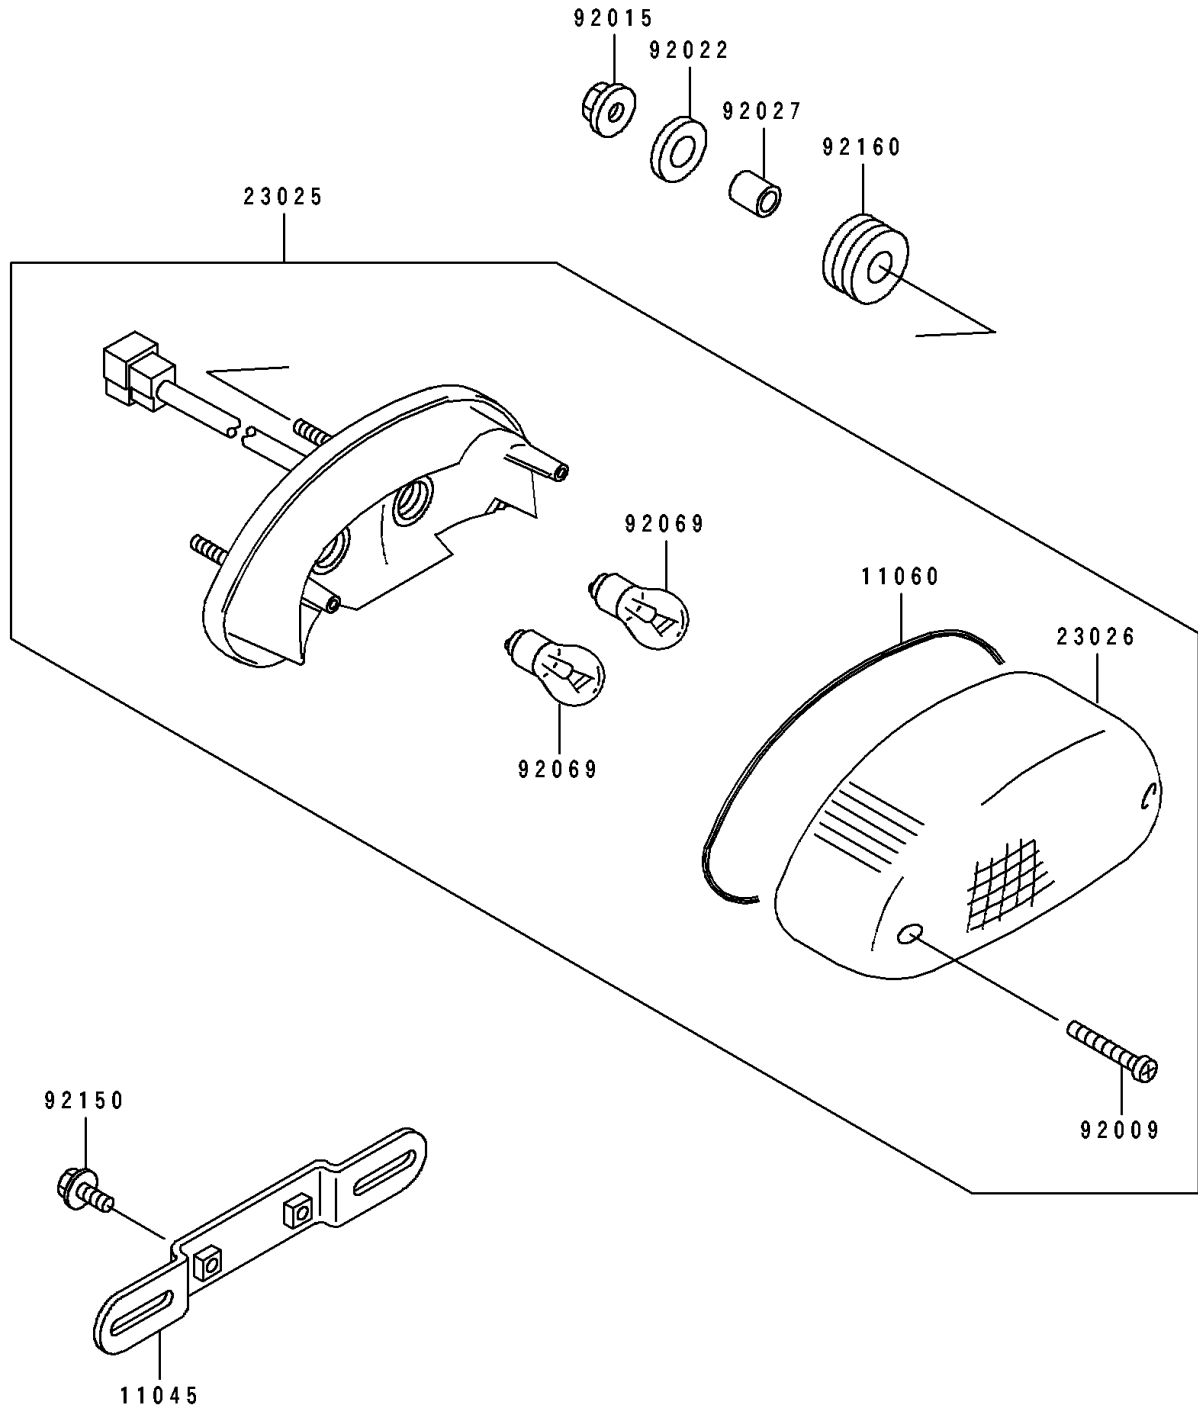

# 1995 ZR1100 Zephyr PARTS DIAGRAM

Taillight(s)

F2720

## 1995 ZR1100 Zephyr PARTS LIST

Taillight(s)

ITEM NAME	PART NUMBER	QUANTITY
BRACKET,LICENSE (Ref # 11045)	11045-1387	1
GASKET,TAIL LAMP LENS (Ref # 11060)	11060-1267	1
LAMP-TAIL (Ref # 23025)	23025-1228	1
LENS,TAIL LAMP (Ref # 23026)	23026-1134	1
SCREW,TAPPING,4X20 (Ref # 92009)	92009-1378	2
NUT,FLANGED,6MM (Ref # 92015)	92015-1367	3
WASHER,6.5X20X1.6 (Ref # 92022)	92022-1557	3
COLLAR,6.8X10X12 (Ref # 92027)	92027-162	3
BULB,12V 27/8W (Ref # 92069)	92069-059	2
BOLT,6X16 (Ref # 92150)	92150-1909	2
DAMPER (Ref # 92160)	92160-1162	3