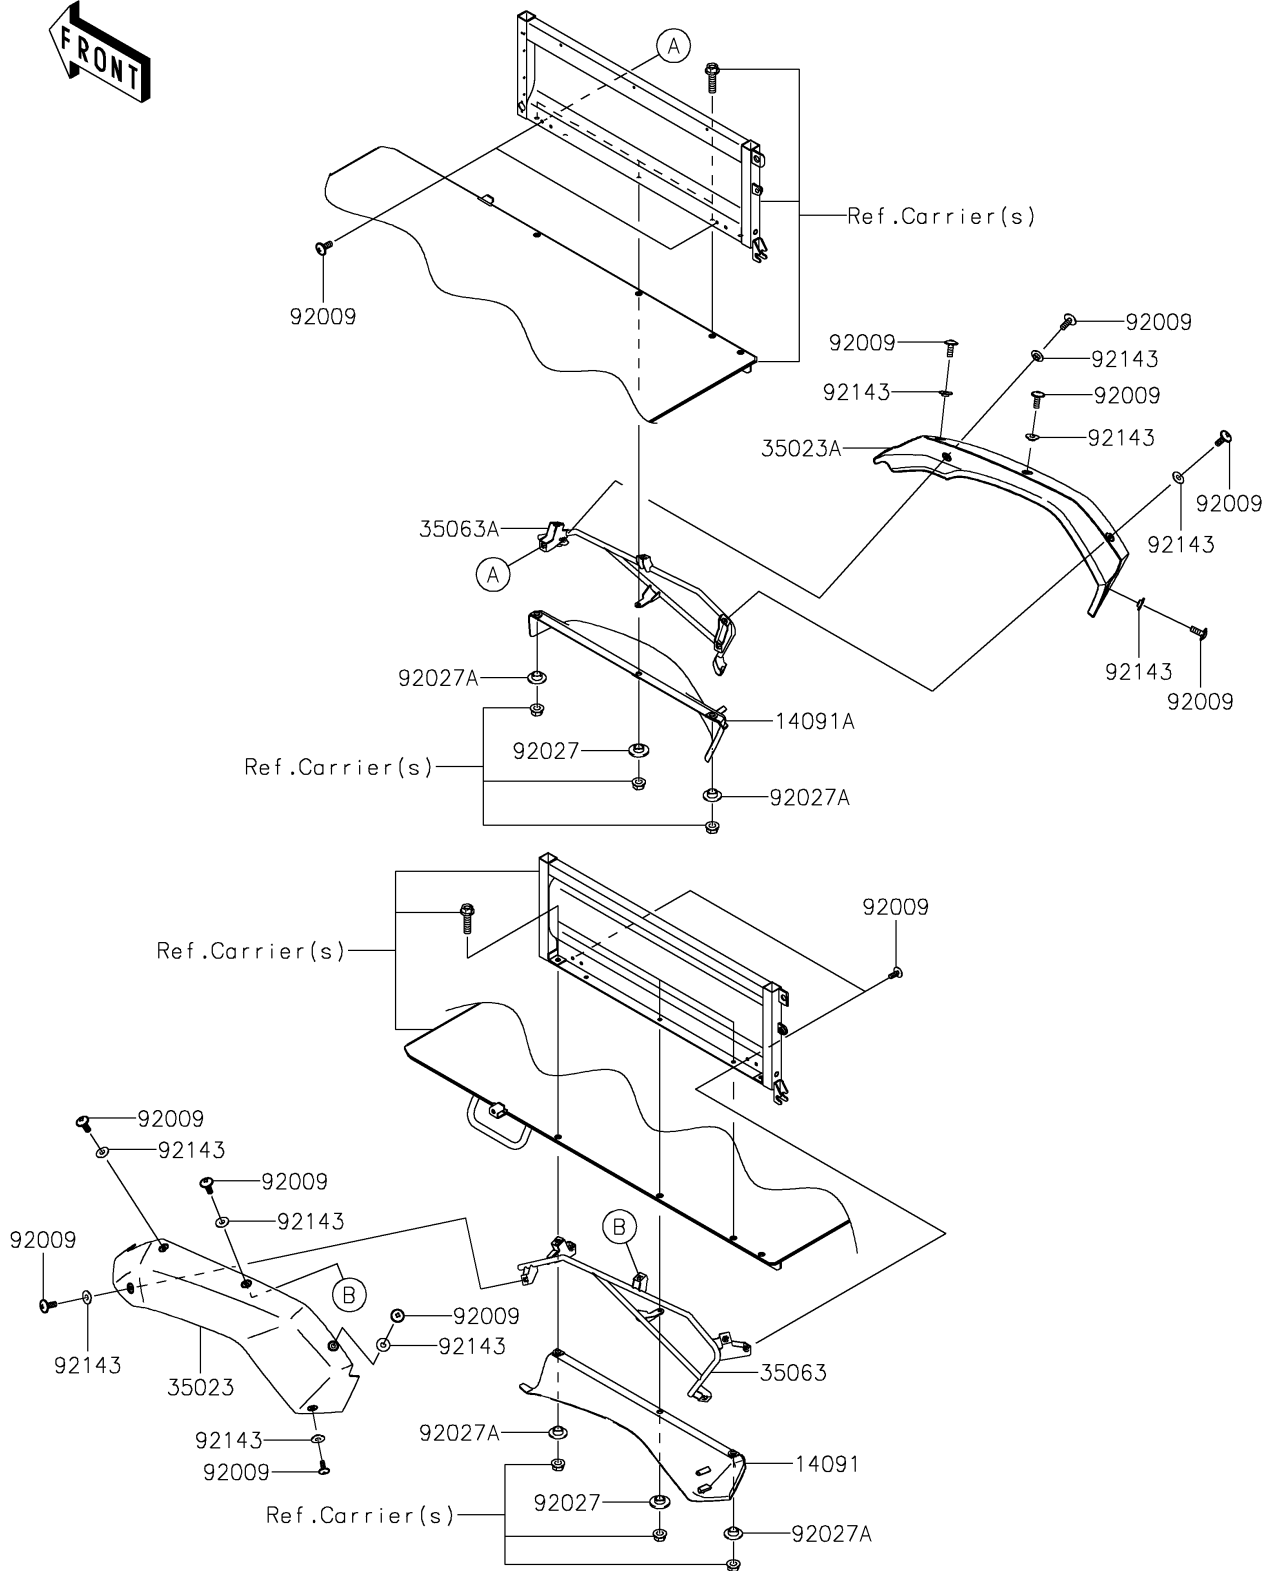

2020 MULE 4000 TRANS™ PARTS DIAGRAM

Rear Fender(s)

F2172

2020 MULE 4000 TRANS™ PARTS LIST

Rear Fender(s)

ITEM NAME	PART NUMBER	QUANTITY
COVER,FENDER,INSIDE,RR,LH (Ref # 14091)	14091-1634	1
COVER,FENDER,INSIDE,RR,RH (Ref # 14091A)	14091-1635	1
FENDER-REAR,LH,F.BLACK (Ref # 35023)	35023-0121-6Z	1
FENDER-REAR,RH,F.BLACK (Ref # 35023A)	35023-0122-6Z	1
STAY,RR,LH (Ref # 35063)	35063-0449	1
STAY,RR,RH (Ref # 35063A)	35063-0450	1
SCREW,6X16 (Ref # 92009)	92009-1621	14
COLLAR (Ref # 92027)	92027-1354	2
COLLAR (Ref # 92027A)	92027-1908	4
COLLAR (Ref # 92143)	92143-1087	10