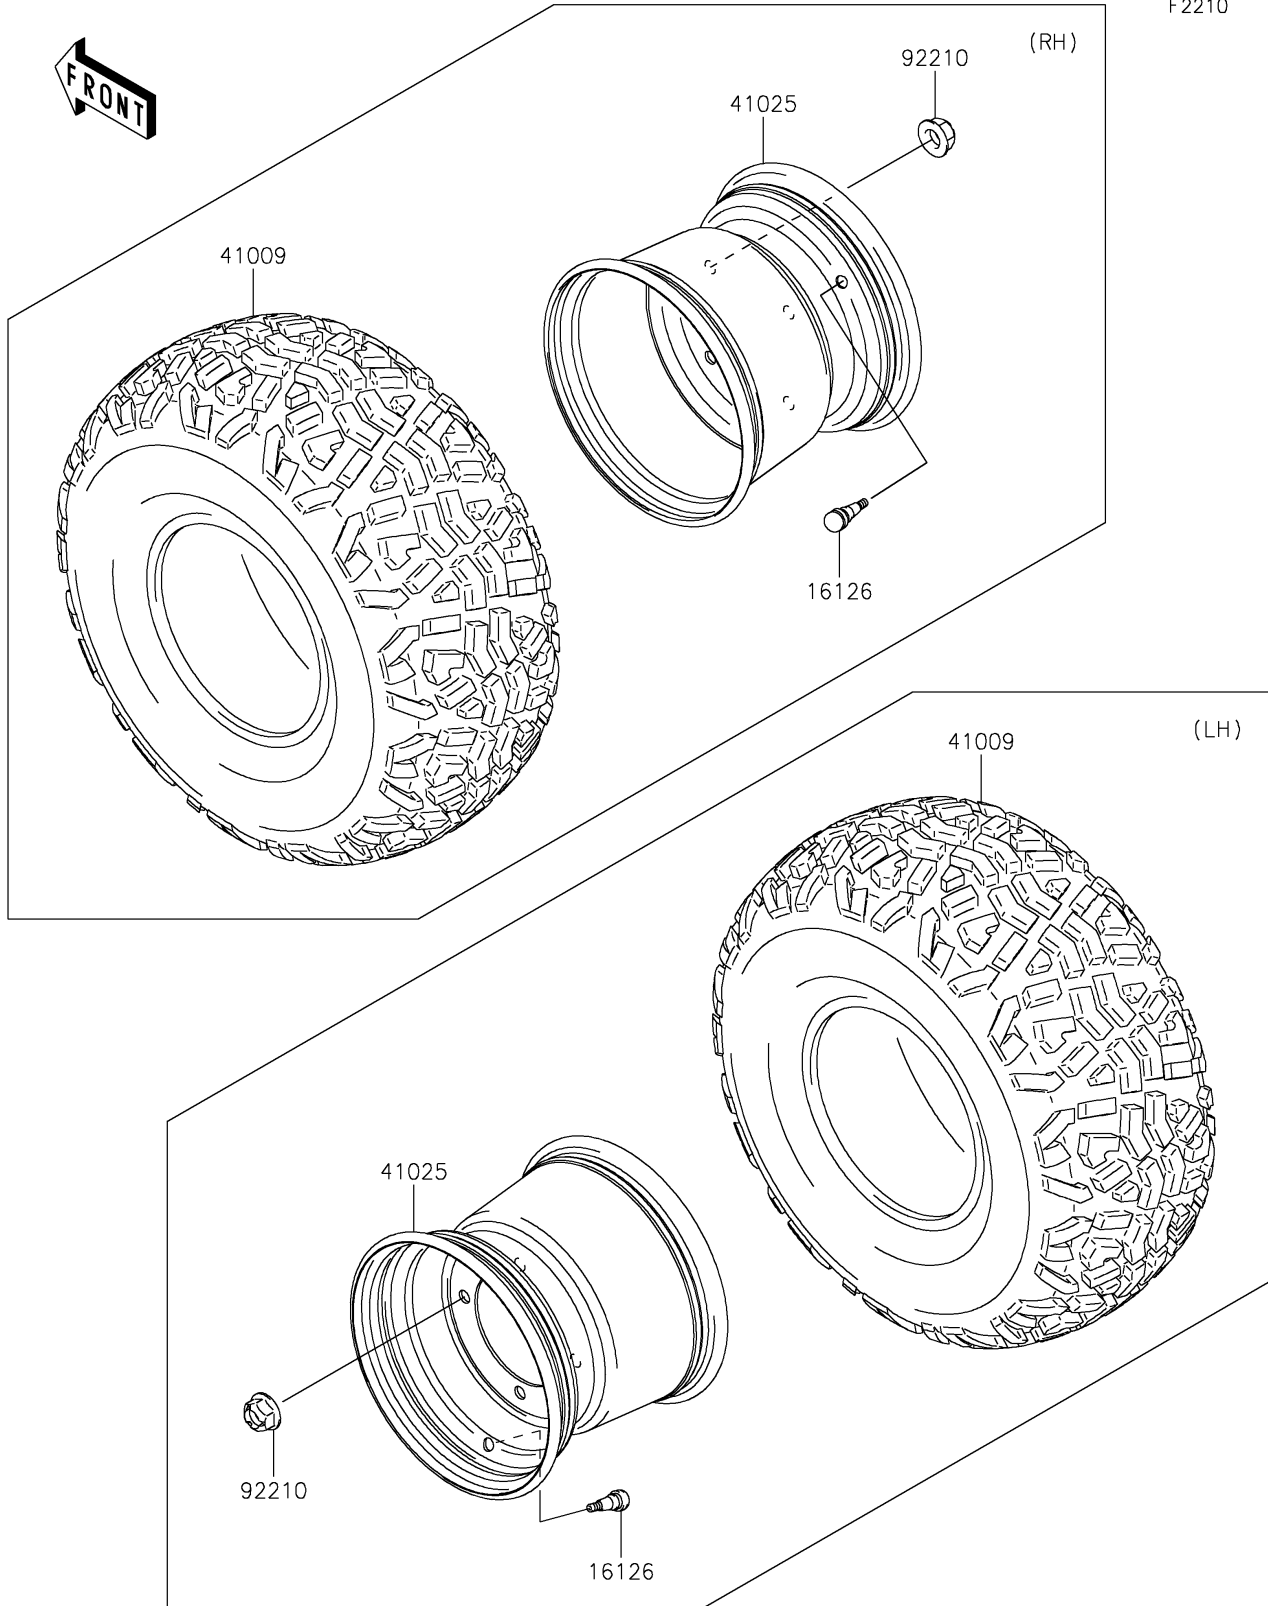

# 2020 MULE 4000 TRANS™ PARTS DIAGRAM

Wheels/Tires

F2210

## 2020 MULE 4000 TRANS™ PARTS LIST

### Wheels/Tires

ITEM NAME	PART NUMBER	QUANTITY
VALVE (Ref # 16126)	16126-4001	4
TIRE,23X11.00-10 4PR (Ref # 41009)	41009-0294	4
RIM,10X8.5AT,F.S.BLACK (Ref # 41025)	41025-7504-397	4
NUT,12MM (Ref # 92210)	92210-0603	16