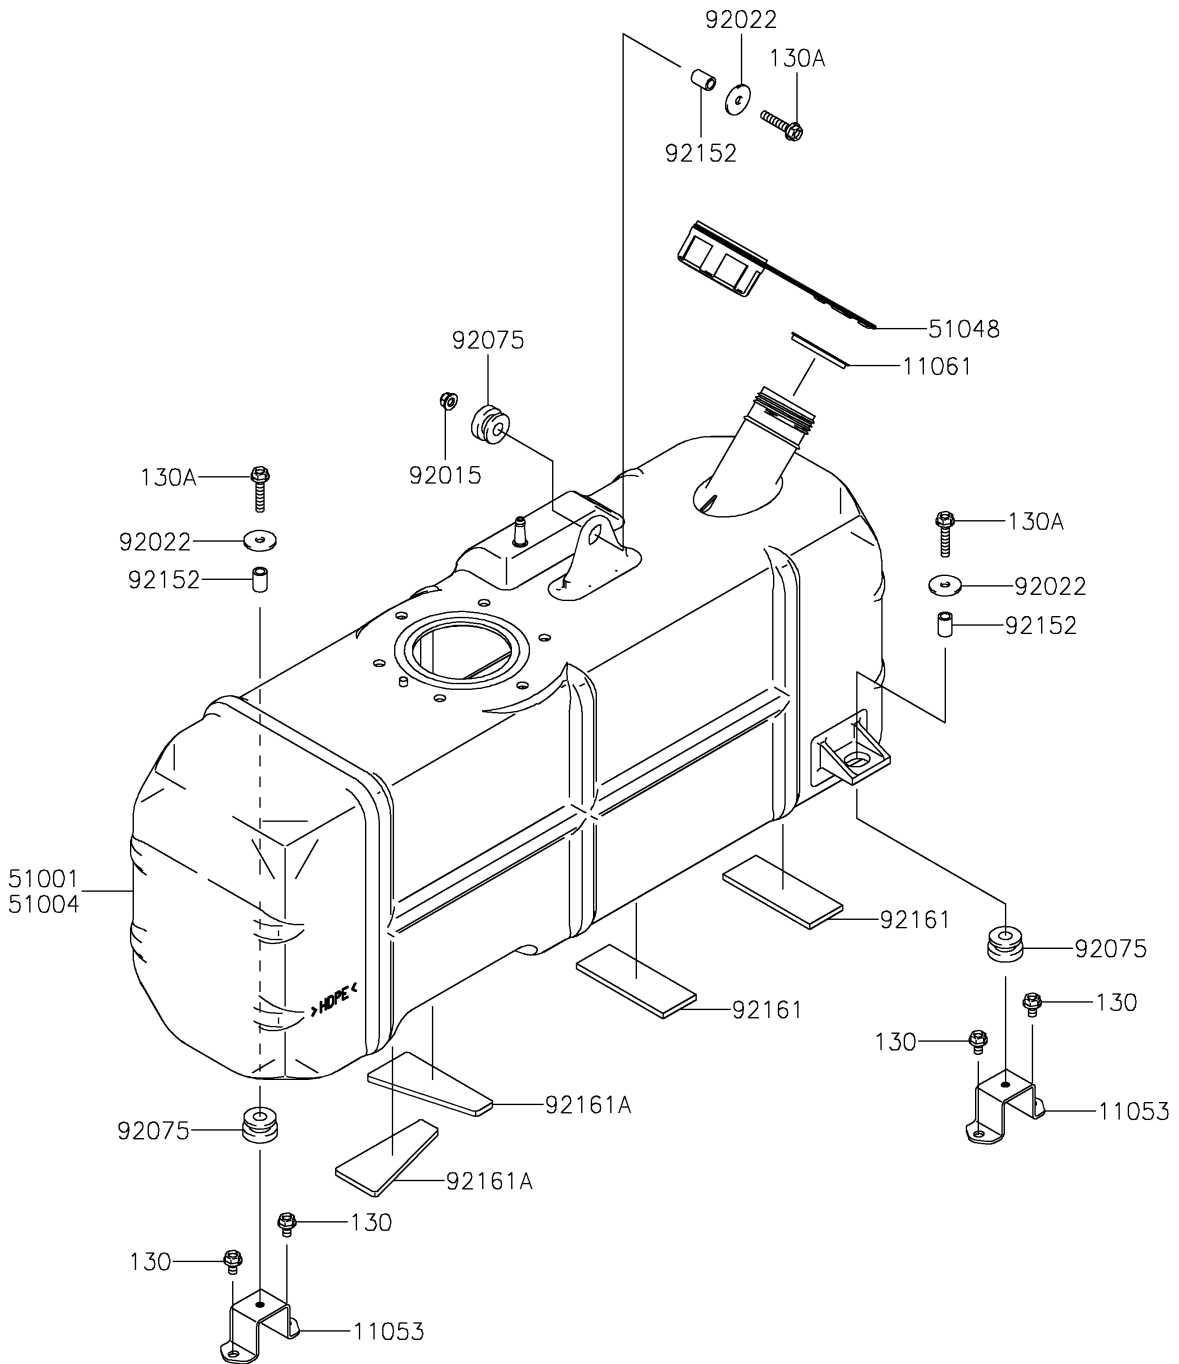

# 2020 MULE 4000 TRANS™ PARTS DIAGRAM

Fuel Tank

F2410

## 2020 MULE 4000 TRANS™ PARTS LIST

### Fuel Tank

ITEM NAME	PART NUMBER	QUANTITY
BRACKET (Ref # 11053)	11053-7512	2
GASKET,FUEL TANK CAP (Ref # 11061)	11061-0395	1
TANK-COMP-FUEL (Ref # 51001)	51001-0763	1
CAP-ASSY-TANK,FUEL (Ref # 51048)	51048-0026	1
NUT,LOCK,FLANGED,6MM (Ref # 92015)	92015-1675	1
WASHER,6.5X24X2 (Ref # 92022)	92022-1690	3
DAMPER (Ref # 92075)	92075-1787	3
COLLAR,7.02X10.32X15.3 (Ref # 92152)	92152-7511	3
DAMPER,92X35X4.76 (Ref # 92161)	92161-0813	2
DAMPER,92X19X4.76 (Ref # 92161A)	92161-0814	2
BOLT-FLANGED,6X10 (Ref # 130)	130BA0610	4
BOLT-FLANGED,6X30 (Ref # 130A)	130BA0630	3