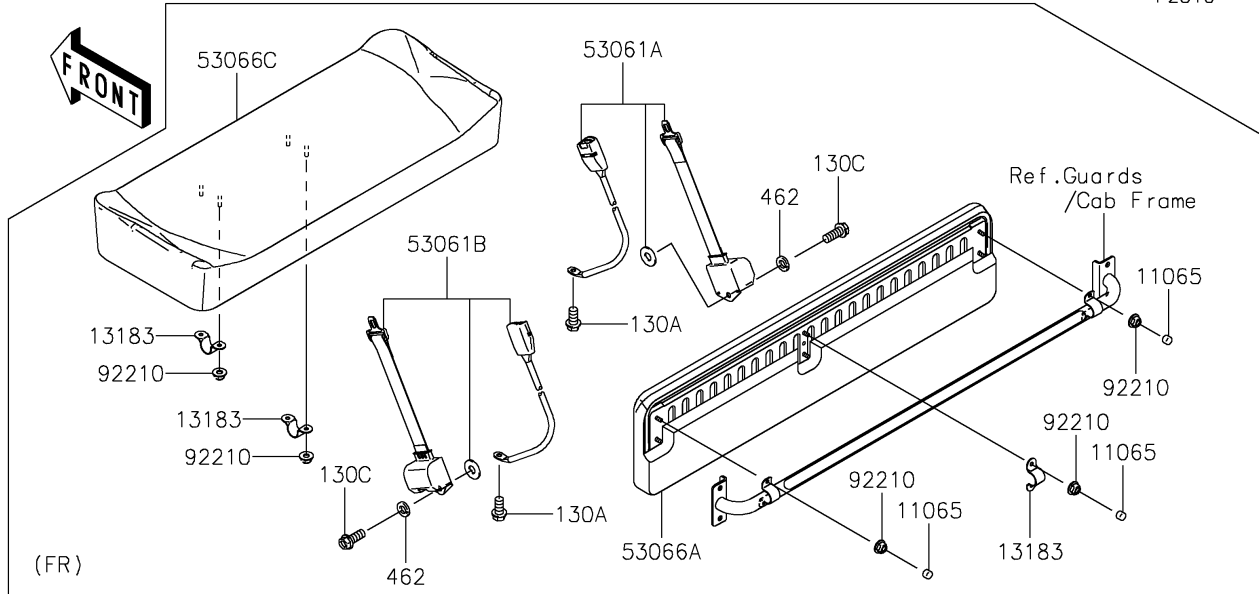

2019 MULE 4000 TRANS™ PARTS DIAGRAM

Seat

F2510

2019 MULE 4000 TRANS™ PARTS LIST

Seat

ITEM NAME	PART NUMBER	QUANTITY
BRACKET,SEAT BACK (Ref # 11056)	11056-0034	1
CAP (Ref # 11065)	11065-7504	6
LEVER,SEAT,TOP,LH (Ref # 13168)	13168-7502	1
LEVER,SEAT,TOP,RH (Ref # 13168A)	13168-7503	1
LEVER,SEAT,LWR,LH (Ref # 13168B)	13168-7504	1
LEVER,SEAT,LWR,RH (Ref # 13168C)	13168-7505	1
PLATE,SEAT (Ref # 13183)	13183-1400	3
STAY,REAR BACK (Ref # 35063)	35063-7510	1
SLEEVE,12.1X20X85 (Ref # 42036)	42036-7501	1
FRAME-SEAT (Ref # 53007)	53007-0327	1
BELT-SEAT,RR (Ref # 53061)	53061-0314	2
BELT-SEAT,FR,RH (Ref # 53061A)	53061-0315	1
BELT-SEAT,FR,LH (Ref # 53061B)	53061-0316	1
SEAT-ASSY,RR,LWR,BLACK (Ref # 53066)	53066-0237-MA	1
SEAT-ASSY,FR,BACK,BLACK (Ref # 53066A)	53066-0258-MA	1
SEAT-ASSY,RR,BACK,BLACK (Ref # 53066B)	53066-0259-MA	1
SEAT-ASSY,FR,LWR,BLACK (Ref # 53066C)	53066-0274-MA	1
NUT,LOCK,12MM,BLACK (Ref # 92015)	92015-1190	1
WASHER,7X18X1.2 (Ref # 92022)	92022-1545	2
WASHER,10.5X20X1 (Ref # 92022A)	92022-239	4
PIN (Ref # 92043)	92043-7503	1
SPRING (Ref # 92145)	92145-7507	1
BOLT,FLANGED,12X117 (Ref # 92150)	92150-1895	1
NUT,FLANGED,LOCK,8MM (Ref # 92210)	92210-0005	16
NUT,LOCK,10MM (Ref # 92210A)	92210-0278	4
BOLT-FLANGED,6X16 (Ref # 130)	130BA0616	10
BOLT-FLANGED,12X20 (Ref # 130A)	130BA1220	4
BOLT-FLANGED,10X20 (Ref # 130B)	130BB1020	4
BOLT-FLANGED,12X25 (Ref # 130C)	130BB1225	4

2019 MULE 4000 TRANS™ PARTS LIST

Seat

ITEM NAME	PART NUMBER	QUANTITY
WASHER-PLAIN (Ref # 411)	411AB1200	2
WASHER-SPRING,12MM (Ref # 462)	462DB1200	4
CIRCLIP-TYPE-E,12MM (Ref # 482)	482EA0200	2
CIRCLIP-TYPE-E,8MM (Ref # 482A)	482EA8000	1