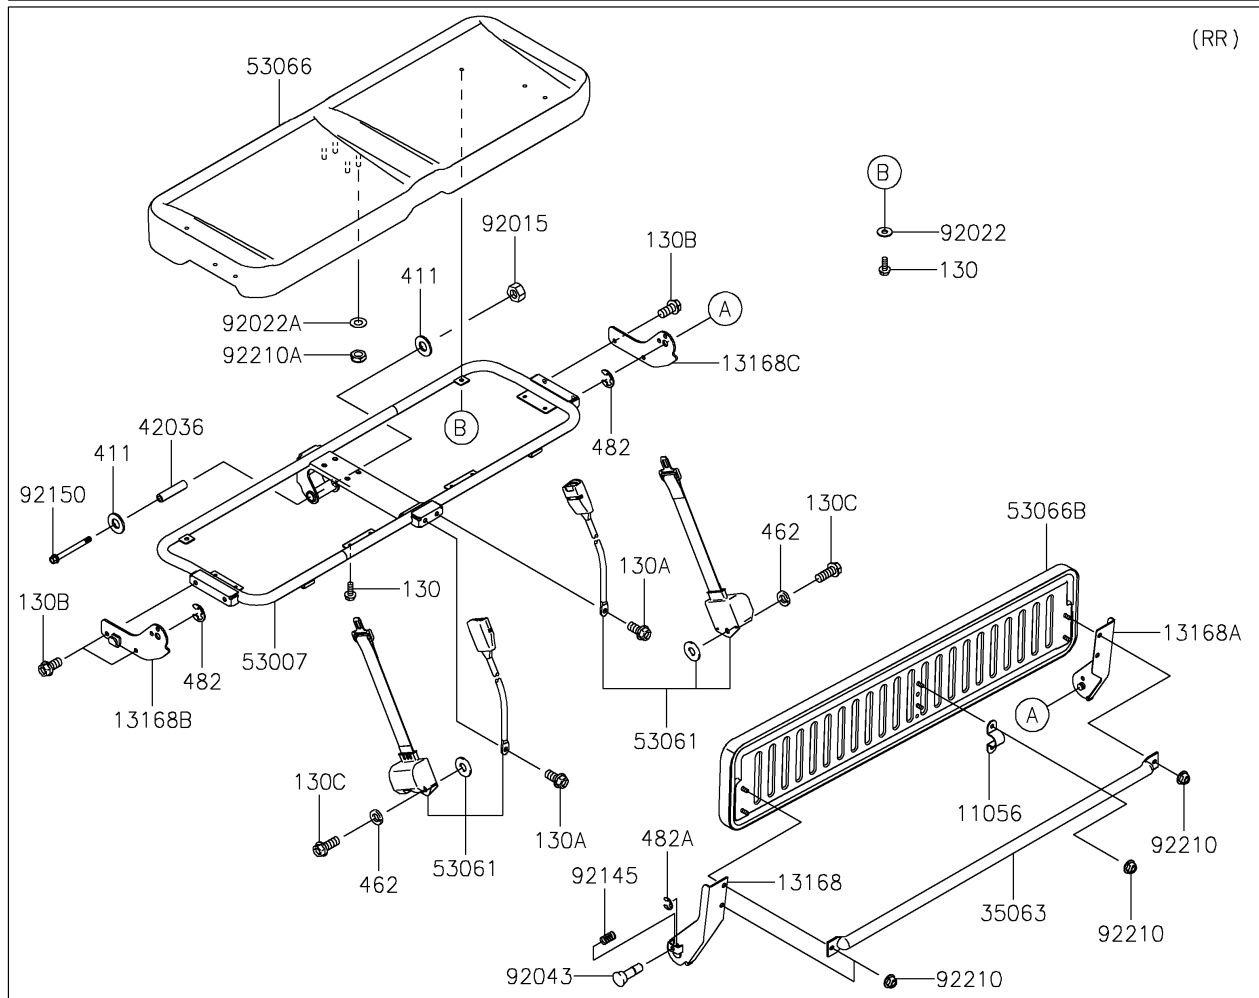

2019 MULE 4000 TRANS™ PARTS DIAGRAM

Seat

F2510

2019 MULE 4000 TRANS™ PARTS LIST

Seat

ITEM NAME	PART NUMBER	QUANTITY
BRACKET,SEAT BACK (Ref # 11056)	11056-0034	1
CAP (Ref # 11065)	11065-7504	6
LEVER,SEAT,TOP,LH (Ref # 13168)	13168-7502	1
LEVER,SEAT,TOP,RH (Ref # 13168A)	13168-7503	1
LEVER,SEAT,LWR,LH (Ref # 13168B)	13168-7504	1
LEVER,SEAT,LWR,RH (Ref # 13168C)	13168-7505	1
PLATE,SEAT (Ref # 13183)	13183-1400	3
STAY,REAR BACK (Ref # 35063)	35063-7510	1
SLEEVE,12.1X20X85 (Ref # 42036)	42036-7501	1
FRAME-SEAT (Ref # 53007)	53007-0327	1
BELT-SEAT,RR (Ref # 53061)	53061-0314	2
BELT-SEAT,FR,RH (Ref # 53061A)	53061-0315	1
BELT-SEAT,FR,LH (Ref # 53061B)	53061-0316	1
SEAT-ASSY,RR,LWR,BLACK (Ref # 53066)	53066-0237-MA	1
SEAT-ASSY,FR,BACK,BLACK (Ref # 53066A)	53066-0258-MA	1
SEAT-ASSY,RR,BACK,BLACK (Ref # 53066B)	53066-0259-MA	1
SEAT-ASSY,FR,LWR,BLACK (Ref # 53066C)	53066-0274-MA	1
NUT,LOCK,12MM,BLACK (Ref # 92015)	92015-1190	1
WASHER,7X18X1.2 (Ref # 92022)	92022-1545	2
WASHER,10.5X20X1 (Ref # 92022A)	92022-239	4
PIN (Ref # 92043)	92043-7503	1
SPRING (Ref # 92145)	92145-7507	1
BOLT,FLANGED,12X117 (Ref # 92150)	92150-1895	1
NUT,FLANGED,LOCK,8MM (Ref # 92210)	92210-0005	16
NUT,LOCK,10MM (Ref # 92210A)	92210-0278	4
BOLT-FLANGED,6X16 (Ref # 130)	130BA0616	10
BOLT-FLANGED,12X20 (Ref # 130A)	130BA1220	4
BOLT-FLANGED,10X20 (Ref # 130B)	130BB1020	4
BOLT-FLANGED,12X25 (Ref # 130C)	130BB1225	4

2019 MULE 4000 TRANS™ PARTS LIST

Seat

ITEM NAME	PART NUMBER	QUANTITY
WASHER-PLAIN (Ref # 411)	411AB1200	2
WASHER-SPRING,12MM (Ref # 462)	462DB1200	4
CIRCLIP-TYPE-E,12MM (Ref # 482)	482EA0200	2
CIRCLIP-TYPE-E,8MM (Ref # 482A)	482EA8000	1