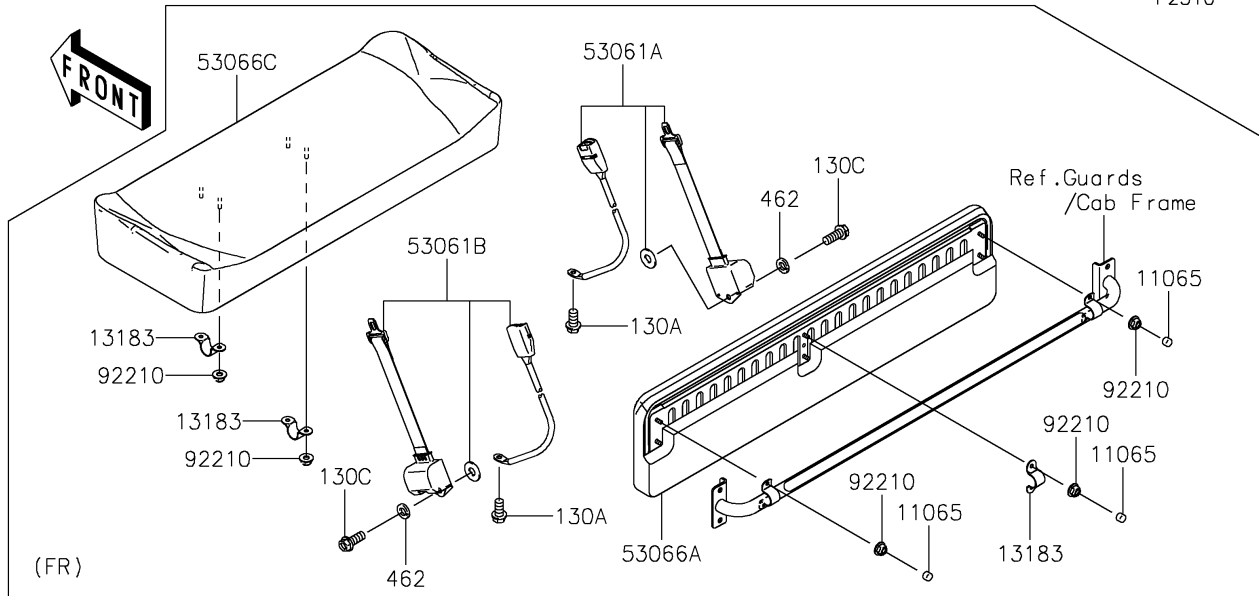

2020 MULE 4000 TRANS™ PARTS DIAGRAM

Seat

F2510

2020 MULE 4000 TRANS™ PARTS LIST

Seat

| ITEM NAME | PART NUMBER | QUANTITY |
|--|---------------|----------|
| BRACKET,SEAT BACK (Ref # 11056) | 11056-0034 | 1 |
| CAP (Ref # 11065) | 11065-7504 | 6 |
| LEVER,SEAT,TOP,LH (Ref # 13168) | 13168-7502 | 1 |
| LEVER,SEAT,TOP,RH (Ref # 13168A) | 13168-7503 | 1 |
| LEVER,SEAT,LWR,LH (Ref # 13168B) | 13168-7504 | 1 |
| LEVER,SEAT,LWR,RH (Ref # 13168C) | 13168-7505 | 1 |
| PLATE,SEAT (Ref # 13183) | 13183-1400 | 3 |
| STAY,REAR BACK (Ref # 35063) | 35063-7510 | 1 |
| SLEEVE,12.1X20X85 (Ref # 42036) | 42036-7501 | 1 |
| FRAME-SEAT (Ref # 53007) | 53007-0327 | 1 |
| BELT-SEAT,RR (Ref # 53061) | 53061-0314 | 2 |
| BELT-SEAT,FR,RH (Ref # 53061A) | 53061-0315 | 1 |
| BELT-SEAT,FR,LH (Ref # 53061B) | 53061-0316 | 1 |
| SEAT-ASSY,RR,LWR,BLACK (Ref # 53066) | 53066-0237-MA | 1 |
| SEAT-ASSY,FR,BACK,BLACK (Ref # 53066A) | 53066-0258-MA | 1 |
| SEAT-ASSY,RR,BACK,BLACK (Ref # 53066B) | 53066-0259-MA | 1 |
| SEAT-ASSY,FR,LWR,BLACK (Ref # 53066C) | 53066-0274-MA | 1 |
| NUT,LOCK,12MM,BLACK (Ref # 92015) | 92015-1190 | 1 |
| WASHER,7X18X1.2 (Ref # 92022) | 92022-1545 | 2 |
| WASHER,10.5X20X1 (Ref # 92022A) | 92022-239 | 4 |
| PIN (Ref # 92043) | 92043-7503 | 1 |
| SPRING (Ref # 92145) | 92145-7507 | 1 |
| BOLT,FLANGED,12X117 (Ref # 92150) | 92150-1895 | 1 |
| NUT,FLANGED,LOCK,8MM (Ref # 92210) | 92210-0005 | 16 |
| NUT,LOCK,10MM (Ref # 92210A) | 92210-0278 | 4 |
| BOLT-FLANGED,6X16 (Ref # 130) | 130BA0616 | 10 |
| BOLT-FLANGED,12X20 (Ref # 130A) | 130BA1220 | 4 |
| BOLT-FLANGED,10X20 (Ref # 130B) | 130BB1020 | 4 |
| BOLT-FLANGED,12X25 (Ref # 130C) | 130BB1225 | 4 |