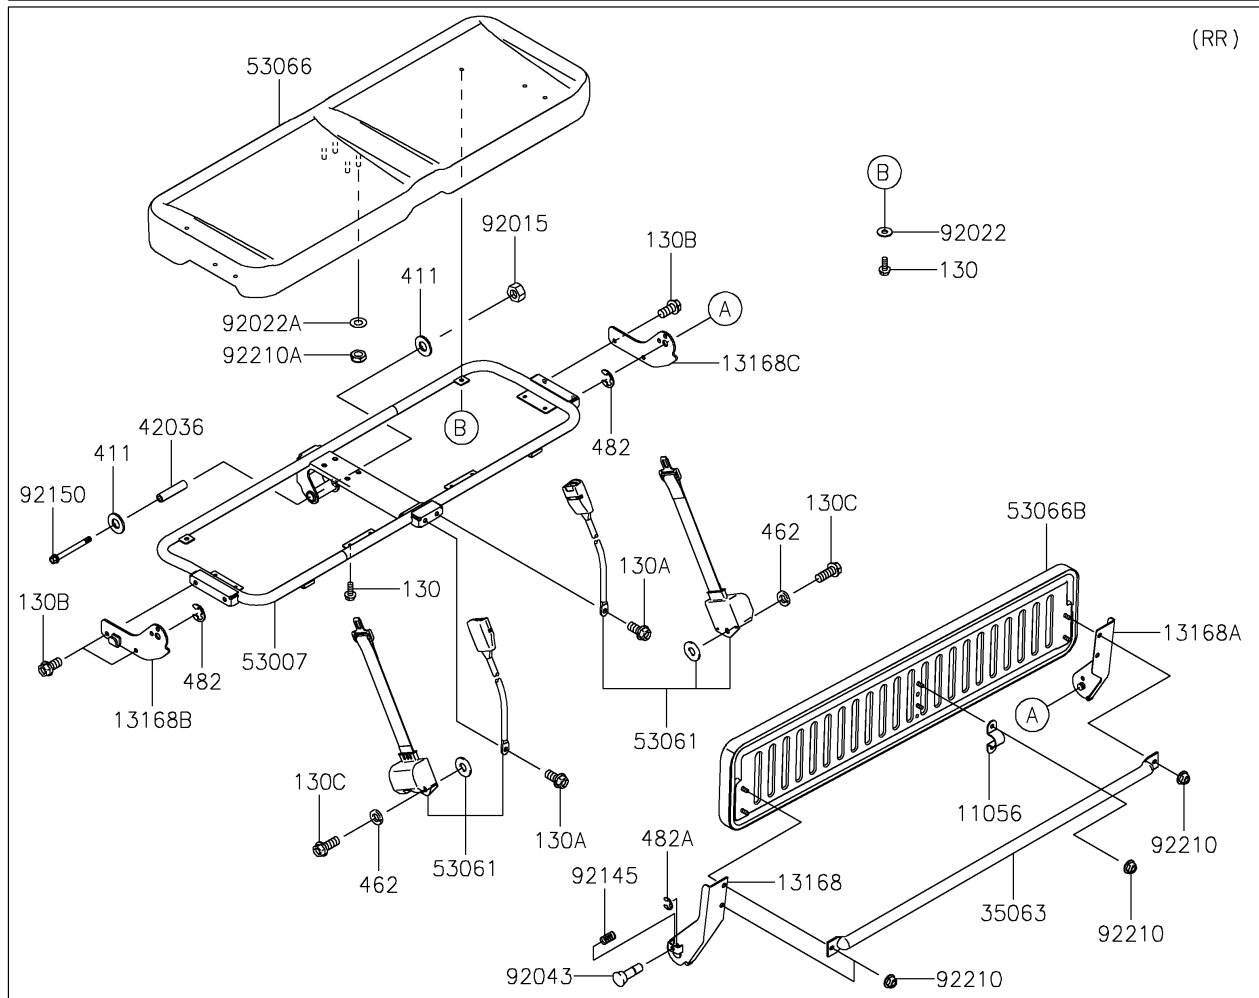

2020 MULE 4000 TRANS™ PARTS DIAGRAM

Seat

F2510

2020 MULE 4000 TRANS™ PARTS LIST

Seat

| ITEM NAME | PART NUMBER | QUANTITY |
|--|---------------|----------|
| BRACKET,SEAT BACK (Ref # 11056) | 11056-0034 | 1 |
| CAP (Ref # 11065) | 11065-7504 | 6 |
| LEVER,SEAT,TOP,LH (Ref # 13168) | 13168-7502 | 1 |
| LEVER,SEAT,TOP,RH (Ref # 13168A) | 13168-7503 | 1 |
| LEVER,SEAT,LWR,LH (Ref # 13168B) | 13168-7504 | 1 |
| LEVER,SEAT,LWR,RH (Ref # 13168C) | 13168-7505 | 1 |
| PLATE,SEAT (Ref # 13183) | 13183-1400 | 3 |
| STAY,REAR BACK (Ref # 35063) | 35063-7510 | 1 |
| SLEEVE,12.1X20X85 (Ref # 42036) | 42036-7501 | 1 |
| FRAME-SEAT (Ref # 53007) | 53007-0327 | 1 |
| BELT-SEAT,RR (Ref # 53061) | 53061-0314 | 2 |
| BELT-SEAT,FR,RH (Ref # 53061A) | 53061-0315 | 1 |
| BELT-SEAT,FR,LH (Ref # 53061B) | 53061-0316 | 1 |
| SEAT-ASSY,RR,LWR,BLACK (Ref # 53066) | 53066-0237-MA | 1 |
| SEAT-ASSY,FR,BACK,BLACK (Ref # 53066A) | 53066-0258-MA | 1 |
| SEAT-ASSY,RR,BACK,BLACK (Ref # 53066B) | 53066-0259-MA | 1 |
| SEAT-ASSY,FR,LWR,BLACK (Ref # 53066C) | 53066-0274-MA | 1 |
| NUT,LOCK,12MM,BLACK (Ref # 92015) | 92015-1190 | 1 |
| WASHER,7X18X1.2 (Ref # 92022) | 92022-1545 | 2 |
| WASHER,10.5X20X1 (Ref # 92022A) | 92022-239 | 4 |
| PIN (Ref # 92043) | 92043-7503 | 1 |
| SPRING (Ref # 92145) | 92145-7507 | 1 |
| BOLT,FLANGED,12X117 (Ref # 92150) | 92150-1895 | 1 |
| NUT,FLANGED,LOCK,8MM (Ref # 92210) | 92210-0005 | 16 |
| NUT,LOCK,10MM (Ref # 92210A) | 92210-0278 | 4 |
| BOLT-FLANGED,6X16 (Ref # 130) | 130BA0616 | 10 |
| BOLT-FLANGED,12X20 (Ref # 130A) | 130BA1220 | 4 |
| BOLT-FLANGED,10X20 (Ref # 130B) | 130BB1020 | 4 |
| BOLT-FLANGED,12X25 (Ref # 130C) | 130BB1225 | 4 |