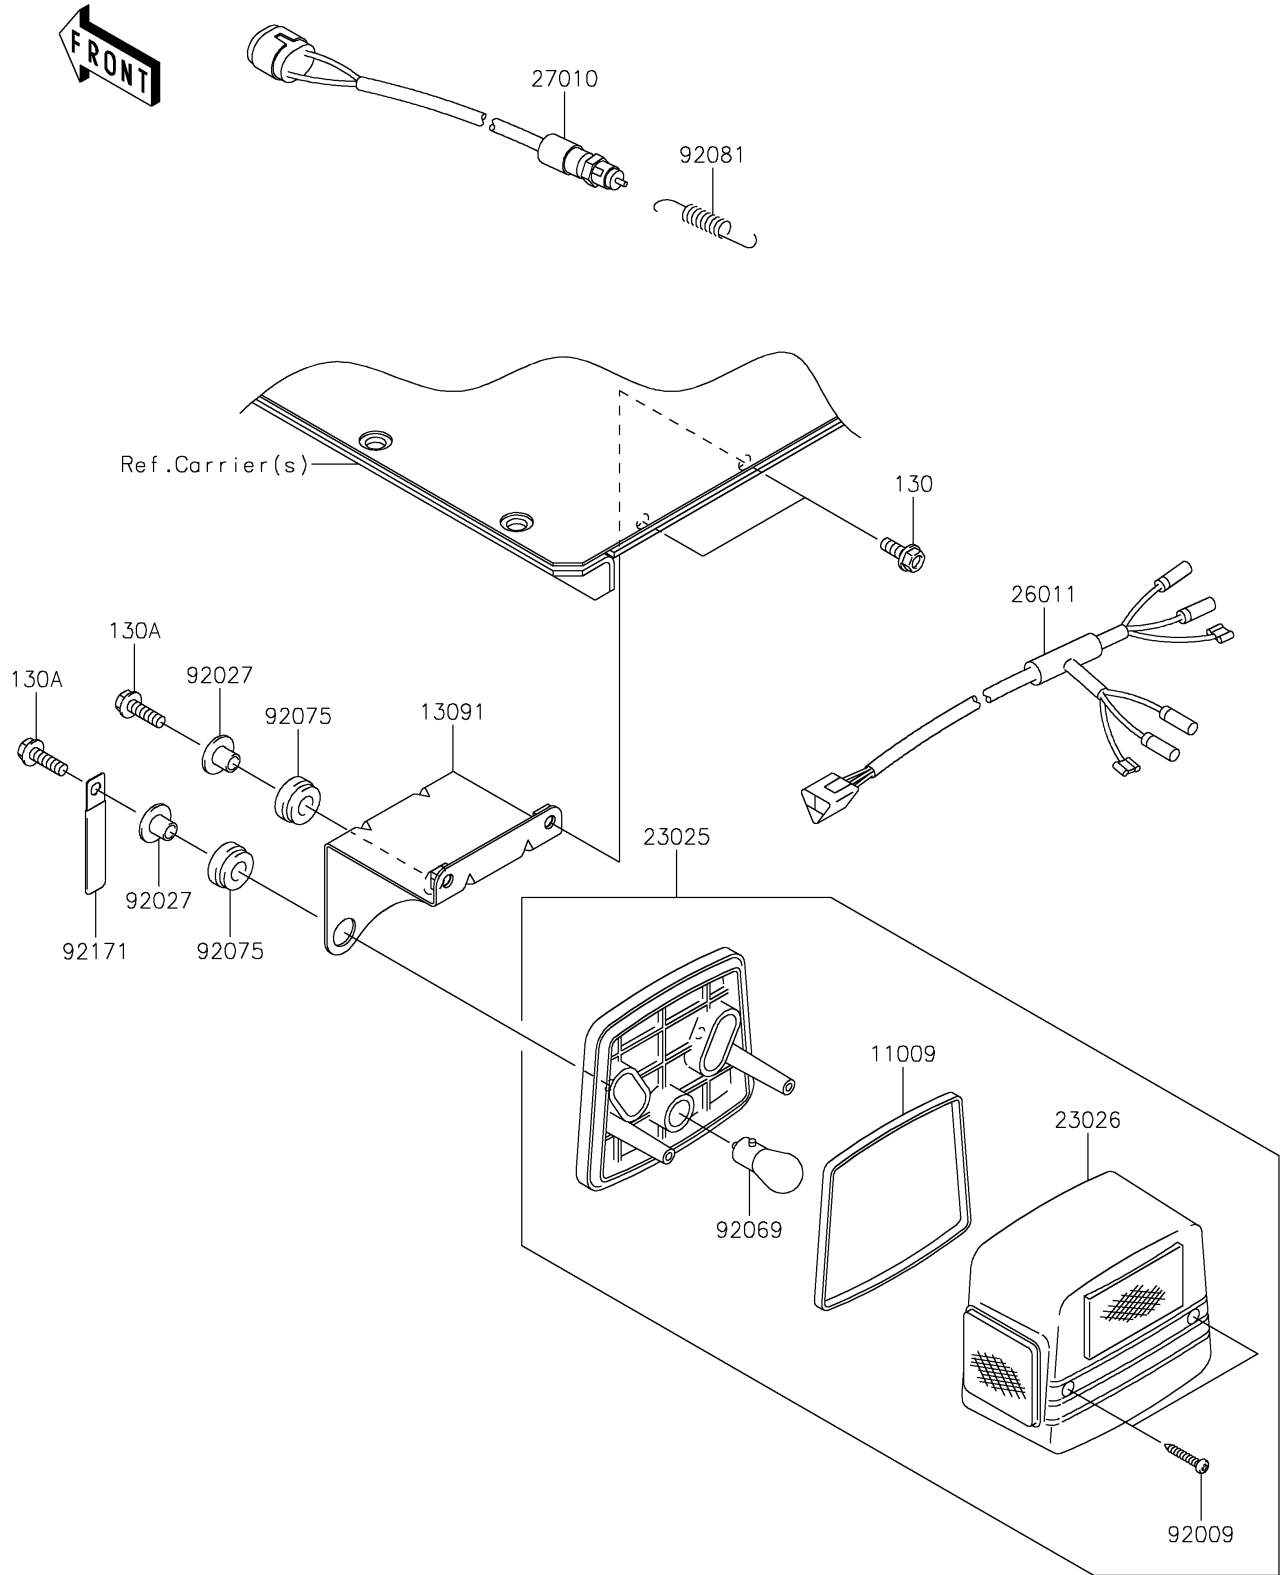

2020 MULE 4000 TRANS™ PARTS DIAGRAM

Taillight(s)

F2720

2020 MULE 4000 TRANS™ PARTS LIST

Taillight(s)

ITEM NAME	PART NUMBER	QUANTITY
GASKET, TAIL LAMP (Ref # 11009)	11009-1215	2
HOLDER, TAIL LAMP (Ref # 13091)	13091-1743	2
LAMP-TAIL (Ref # 23025)	23025-1042	2
LENS, TAIL LAMP (Ref # 23026)	23026-1019	2
WIRE-LEAD (Ref # 26011)	26011-1756	1
SWITCH, BRAKE LAMP (Ref # 27010)	27010-1301	1
SCREW, TAPPING, 4X25 (Ref # 92009)	92009-1069	4
COLLAR, L=11.1 (Ref # 92027)	92027-194	4
BULB, 12V 21/5W (Ref # 92069)	92069-1011	2
DAMPER (Ref # 92075)	92075-277	4
SPRING, HOOK RETURN (Ref # 92081)	92081-1466	1
CLAMP, L=60 (Ref # 92171)	92171-0652	2
BOLT-FLANGED, 6X16 (Ref # 130)	130BA0616	4
BOLT-FLANGED, 6X20 (Ref # 130A)	130BA0620	4