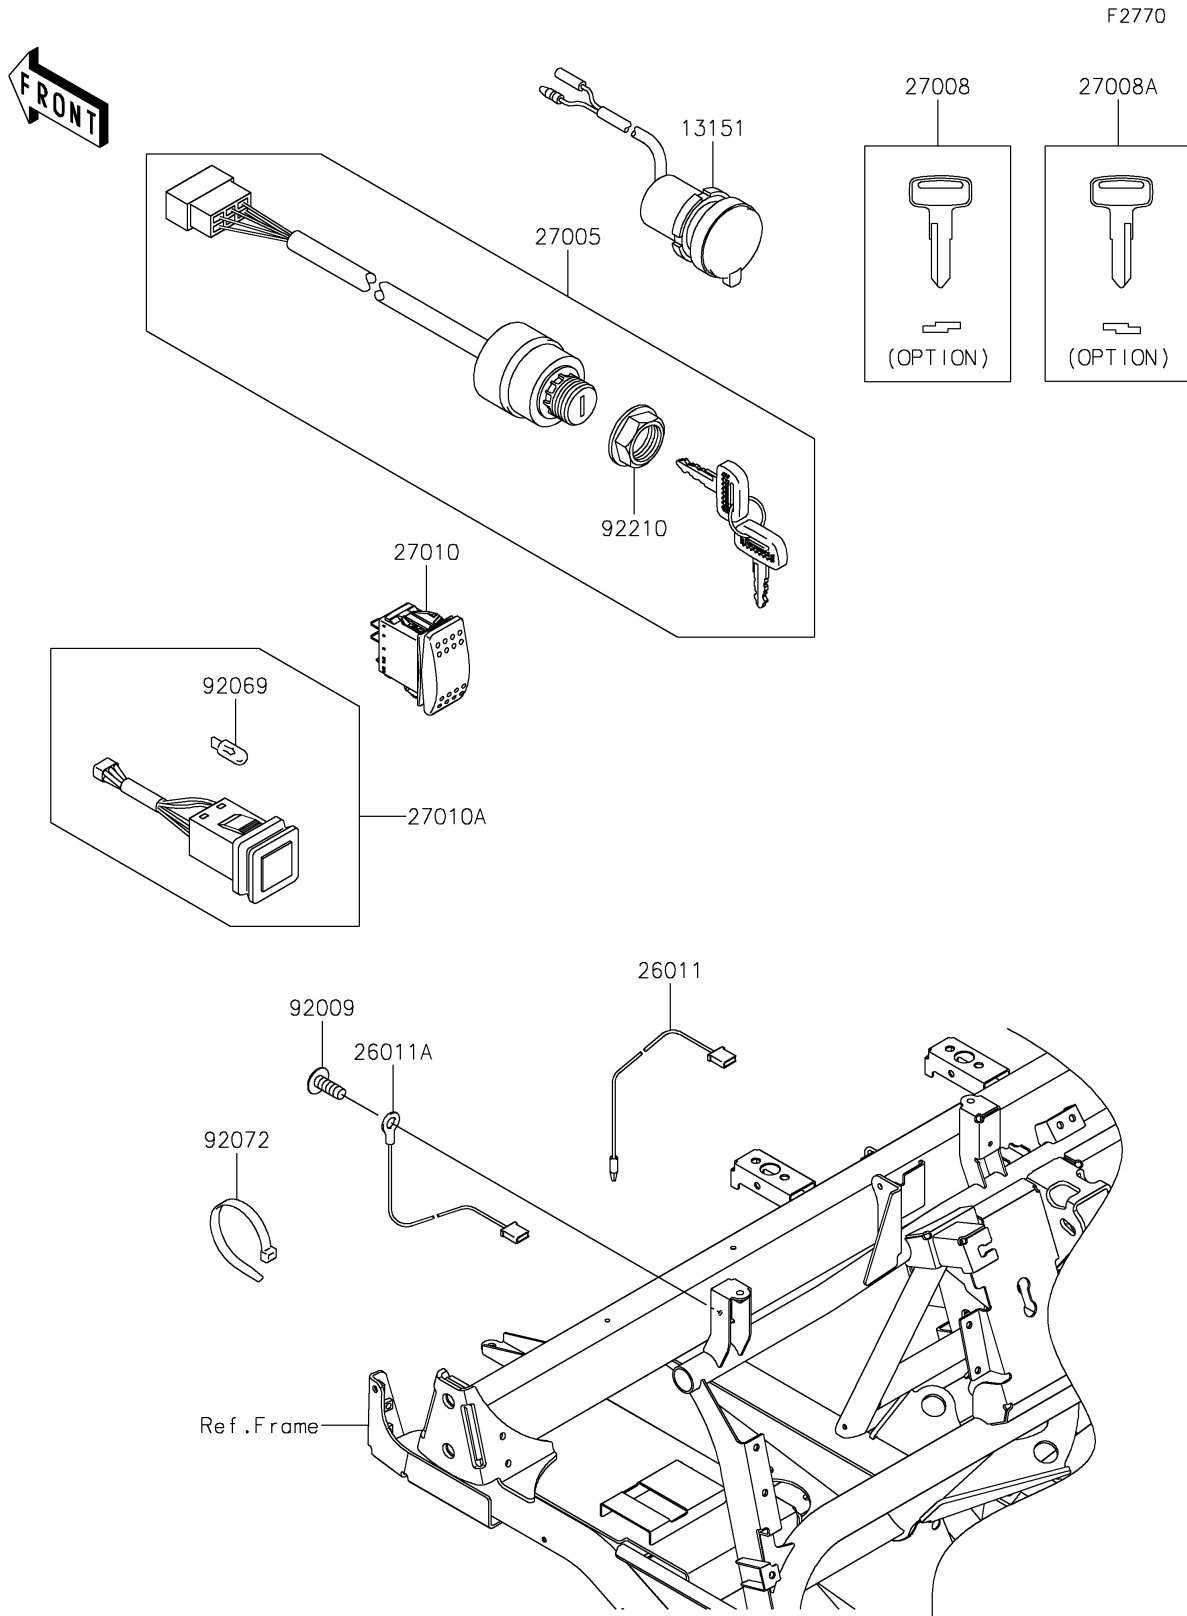

2018 MULE 4000 TRANS™ PARTS DIAGRAM

Ignition Switch

2018 MULE 4000 TRANS™ PARTS LIST

Ignition Switch

ITEM NAME	PART NUMBER	QUANTITY
SWITCH-COMP,D.C.TERMINAL (Ref # 13151)	13151-0003	1
WIRE-LEAD,360MM (Ref # 26011)	26011-0796	1
WIRE-LEAD,320MM (Ref # 26011A)	26011-0797	1
SWITCH-ASSY-IGNITION (Ref # 27005)	27005-0011	1
KEY-LOCK,BLANK (Ref # 27008)	27008-1153	1
KEY-LOCK,BLANK (Ref # 27008A)	27008-1157	1
SWITCH,HORN (Ref # 27010)	27010-0734	1
SWITCH,HEAD LAMP (Ref # 27010A)	27010-0814	1
SCREW,TAPPING,6X16 (Ref # 92009)	92009-1166	1
BULB,12V 1.7W (Ref # 92069)	92069-0083	1
BAND,L=188 (Ref # 92072)	92072-1239	1
NUT,IGNITION SWITCH (Ref # 92210)	92210-1264	1