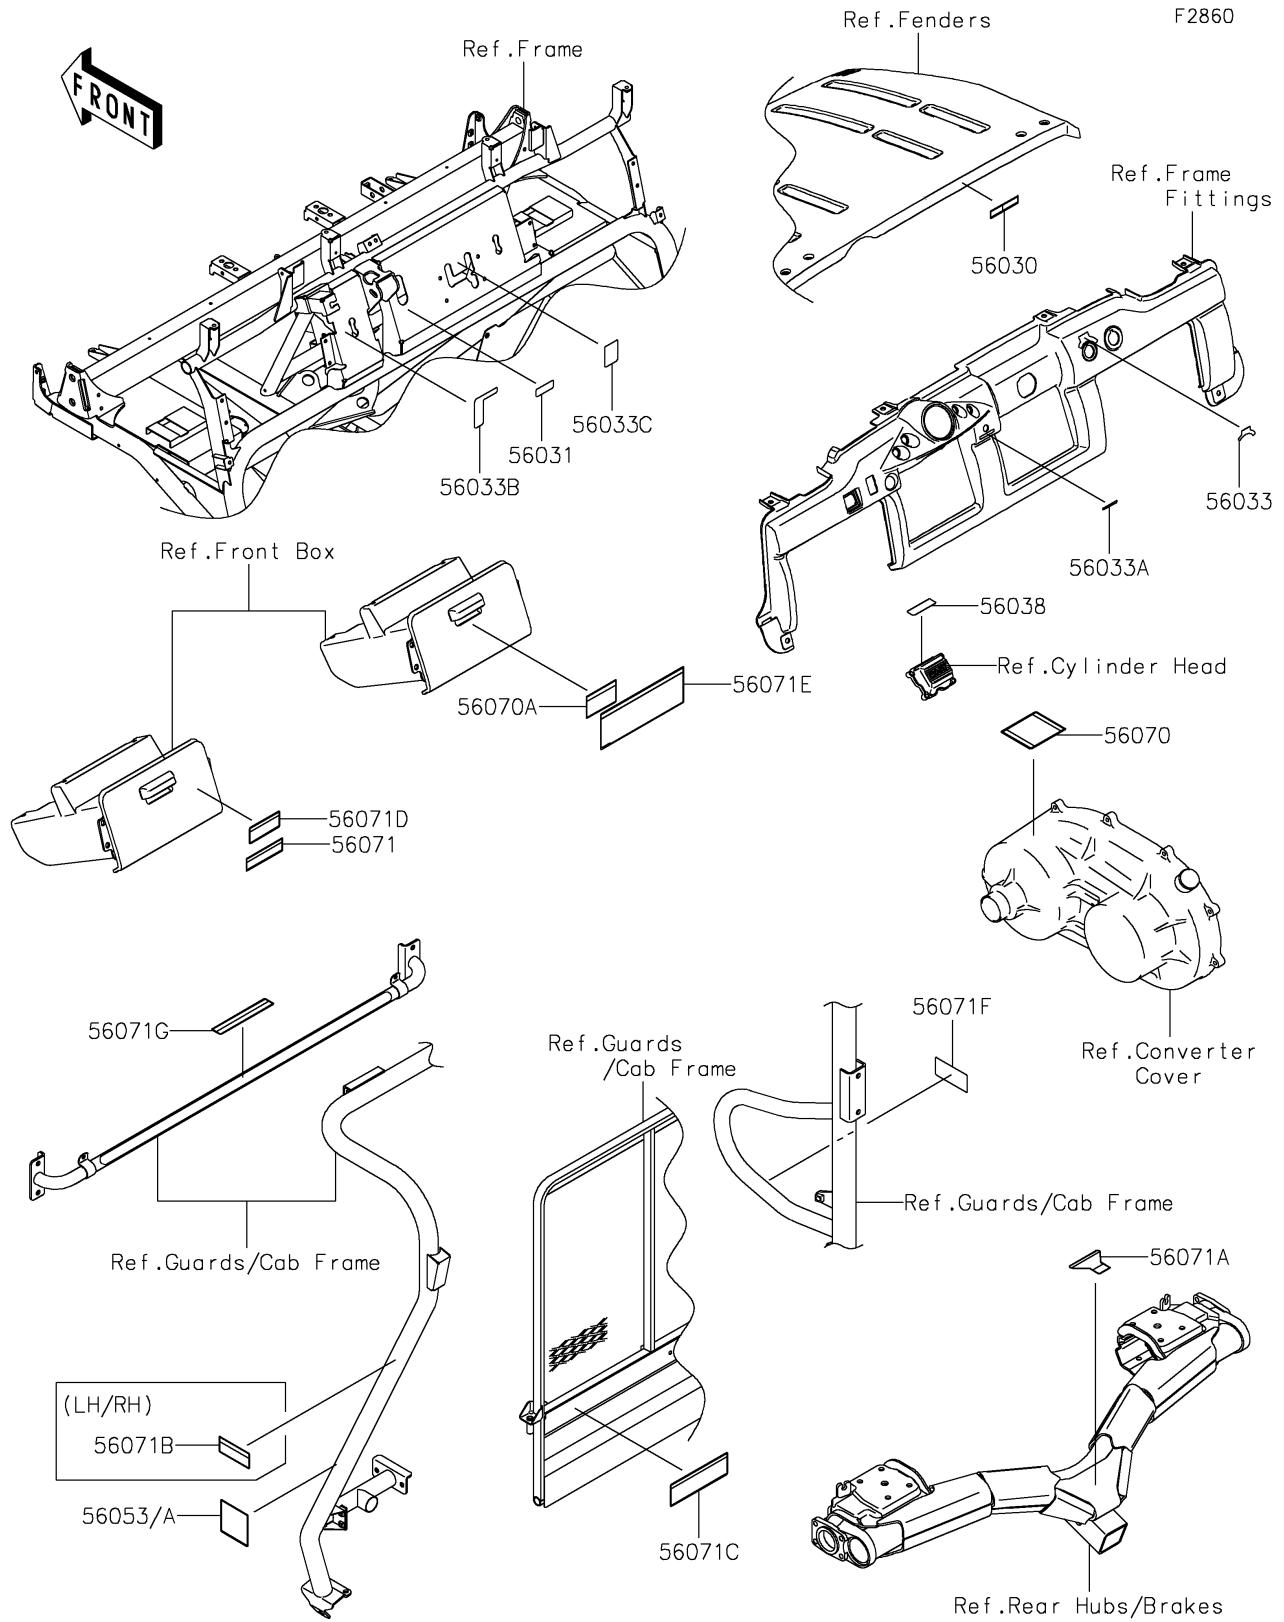

2020 MULE 4000 TRANS™ PARTS DIAGRAM

Labels

2020 MULE 4000 TRANS™ PARTS LIST

Labels

ITEM NAME	PART NUMBER	QUANTITY
LABEL,OPERATING HOOD (Ref # 56030)	56030-0267	1
LABEL-MANUAL,BRAKE FLUID LEVEL (Ref # 56031)	56031-1818	1
LABEL-MANUAL,IGNITION (Ref # 56033)	56033-0212	1
LABEL-MANUAL,POWER STEERING (Ref # 56033A)	56033-0213	1
LABEL-MANUAL,DIFF MODE (Ref # 56033B)	56033-1183	1
LABEL-MANUAL,SHIFT (Ref # 56033C)	56033-1205	1
LABEL-BRAND (Ref # 56038)	56038-2782	1
LABEL-SPECIFICATION,TIRE (Ref # 56053)	56053-1631	1
LABEL-WARNING,HOT SURFACES (Ref # 56070)	56070-0051	1
LABEL-WARNING,BONNET OPERATION (Ref # 56070A)	56070-0053	1
LABEL-WARNING,SHIFT CAUTION (Ref # 56071)	56071-0128	1
LABEL-WARNING,TRAILER HITCH (Ref # 56071A)	56071-0332	1
LABEL-WARNING,CAB FRAME (Ref # 56071B)	56071-0492	2
LABEL-WARNING,CARGO BED,4P (Ref # 56071C)	56071-0637	1
LABEL-WARNING,CARGO BED (Ref # 56071D)	56071-0638	1
LABEL-WARNING,GENERAL (Ref # 56071E)	56071-0645	1
LABEL-WARNING,GASOLINE (Ref # 56071F)	56071-7501	1
LABEL-WARNING,REAR SEAT (Ref # 56071G)	56071-7513	1