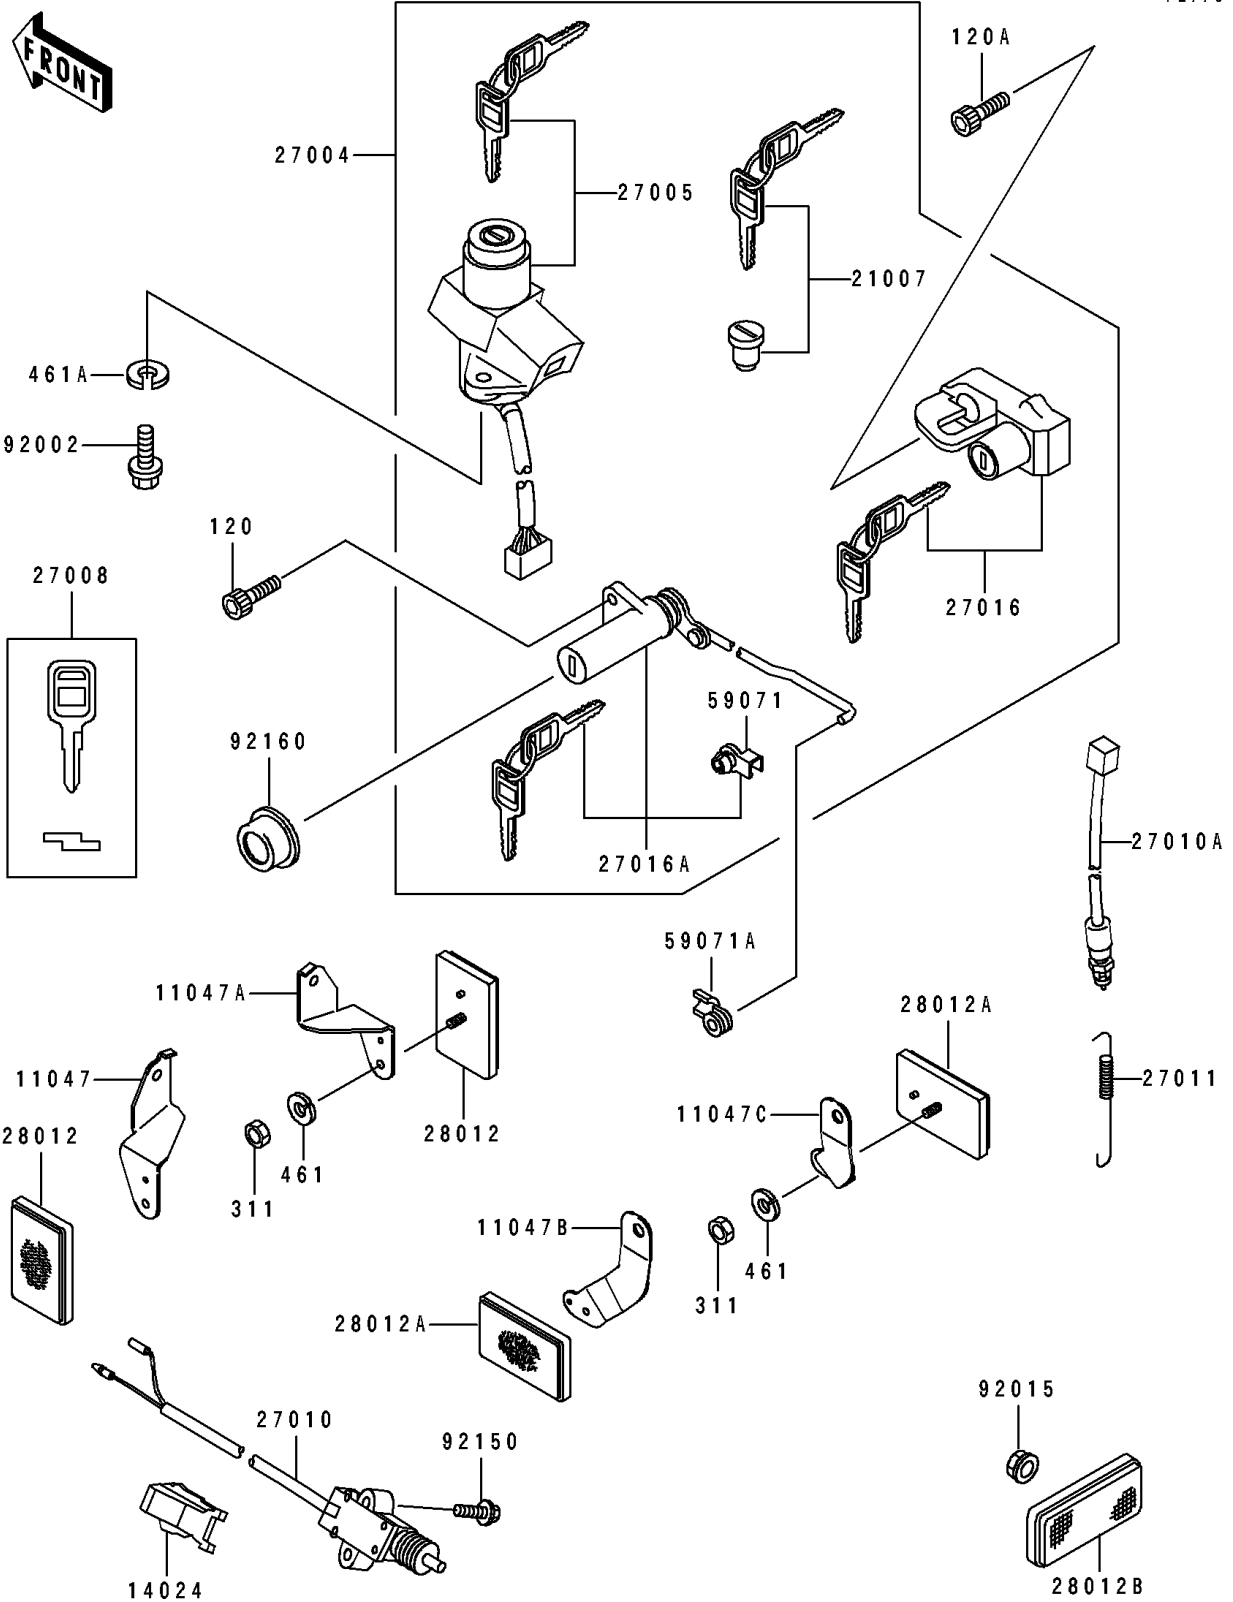

# 1992 ZR1100 Zephyr PARTS DIAGRAM

Ignition Switch/Locks/Reflectors

F2770

# 1992 ZR1100 Zephyr PARTS LIST

## Ignition Switch/Locks/Reflectors

ITEM NAME	PART NUMBER	QUANTITY
BRACKET,REFLECTOR,FR,LH (Ref # 11047)	11047-1628	1
BRACKET,REFLECTOR,FR,RH (Ref # 11047A)	11047-1629	1
BRACKET,REFLECTOR,RR,LH (Ref # 11047B)	11047-1630	1
BRACKET,REFLECTOR,RR,RH (Ref # 11047C)	11047-1631	1
COVER,SIDE STAND SWITCH (Ref # 14024)	14024-1532	1
ROTOR,LOCK,TANK CAP (Ref # 21007)	21007-5033	1
SWITCH-ASSY (Ref # 27004)	27004-5428	1
SWITCH-ASSY-IGNITION (Ref # 27005)	27005-5097	1
KEY-LOCK,BLANK (Ref # 27008)	27008-1103	1
SWITCH,SIDE STAND (Ref # 27010)	27010-1226	1
SWITCH,BRAKE LAMP (Ref # 27010A)	27010-1309	1
SPRING,BRAKE LAMP SWITCH (Ref # 27011)	27011-006	1
LOCK-ASSY,HELMET (Ref # 27016)	27016-5175	1
LOCK-ASSY,SEAT (Ref # 27016A)	27016-5191	1
REFLECTOR-REFLEX (Ref # 28012)	28012-1003	2
REFLECTOR-REFLEX,RR (Ref # 28012A)	28012-1054	2
REFLECTOR-REFLEX (Ref # 28012B)	28012-1077	1
JOINT (Ref # 59071)	59071-1103	1
JOINT (Ref # 59071A)	59071-1125	1
BOLT,TORX,6X16 (Ref # 92002)	92002-1333	2
NUT,FLANGED,5MM (Ref # 92015)	92015-1259	1
BOLT,SOCKET,5X22 (Ref # 92150)	92150-1491	2
DAMPER,SEAT LOCK (Ref # 92160)	92160-1346	1
BOLT-SOCKET (Ref # 120)	120P0512	2
BOLT-SOCKET,6X20 (Ref # 120A)	120S0620	1
NUT-HEX (Ref # 311)	311B0500	4
WASHER-SPRING,5MM (Ref # 461)	461F0500	4
WASHER-SPRING (Ref # 461A)	461L0600	2