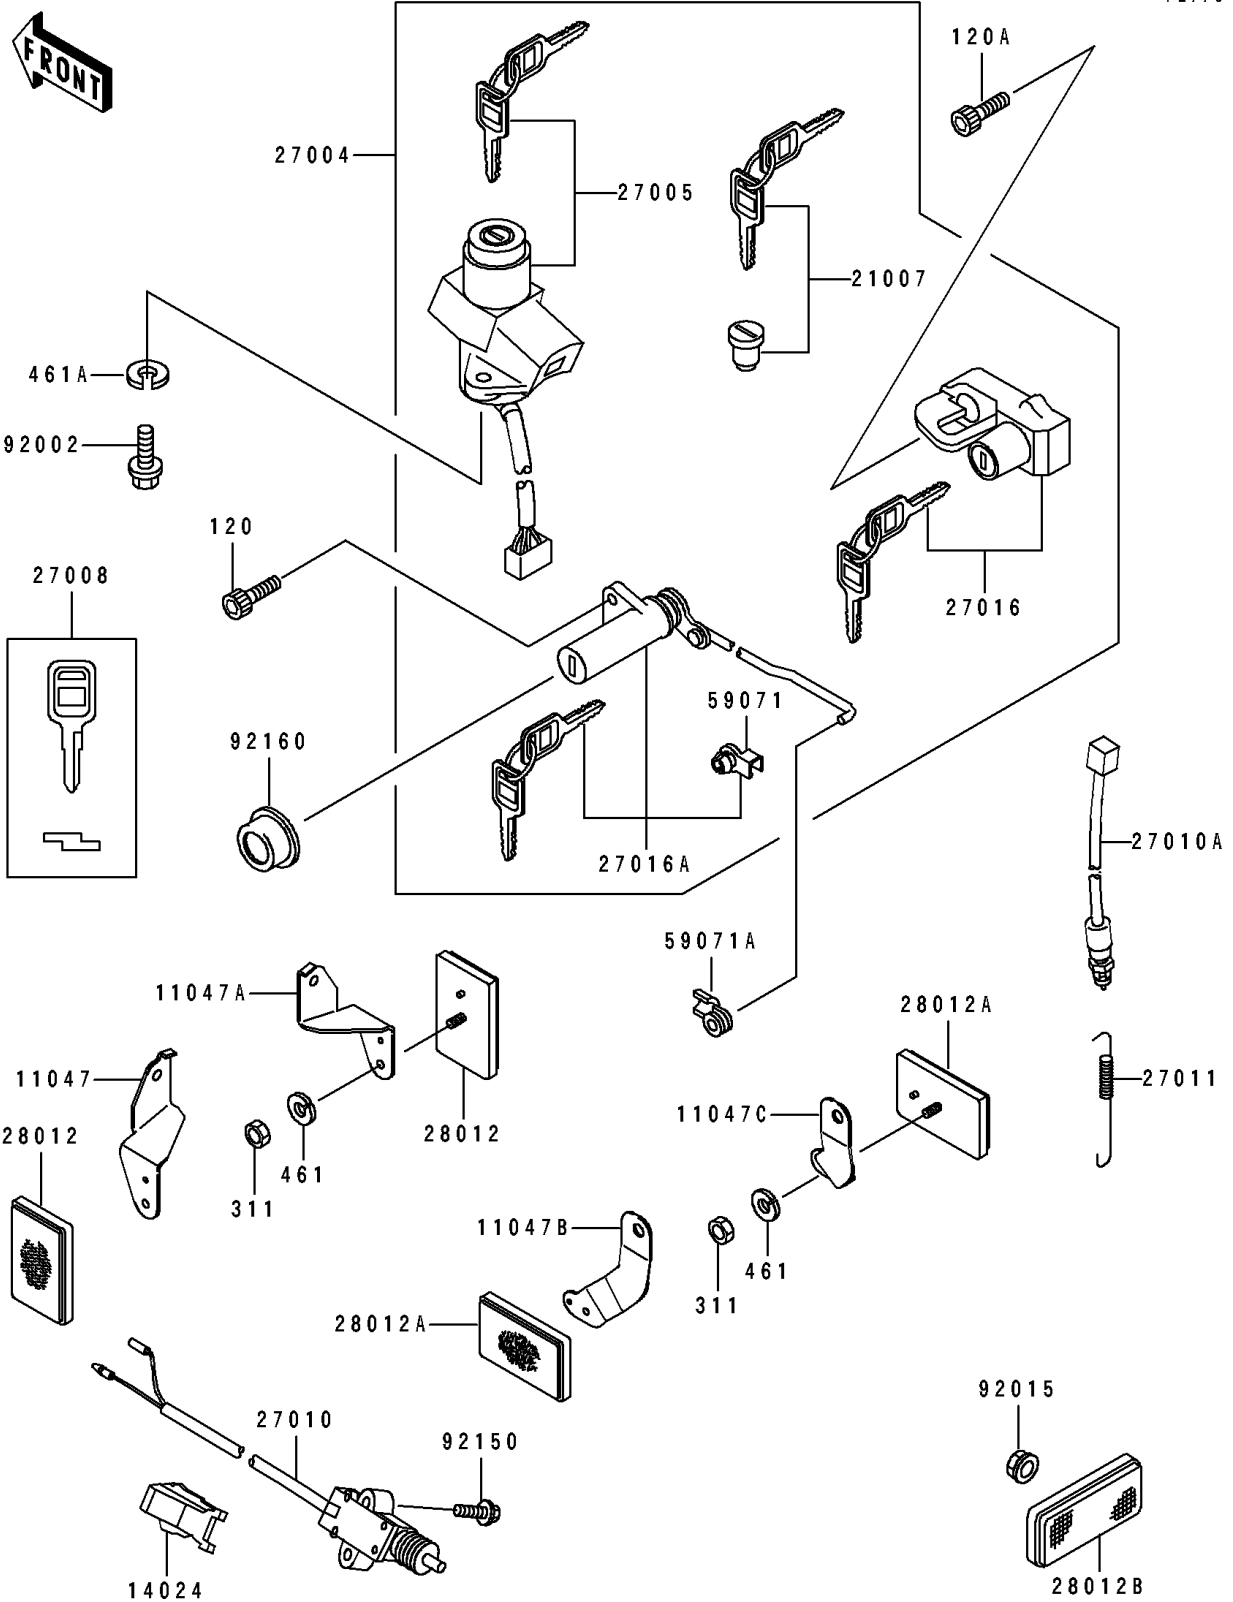

1992 ZR1100 Zephyr PARTS DIAGRAM

Ignition Switch/Locks/Reflectors

F2770

1992 ZR1100 Zephyr PARTS LIST

Ignition Switch/Locks/Reflectors

ITEM NAME	PART NUMBER	QUANTITY
BRACKET,REFLECTOR,FR,LH (Ref # 11047)	11047-1628	1
BRACKET,REFLECTOR,FR,RH (Ref # 11047A)	11047-1629	1
BRACKET,REFLECTOR,RR,LH (Ref # 11047B)	11047-1630	1
BRACKET,REFLECTOR,RR,RH (Ref # 11047C)	11047-1631	1
COVER,SIDE STAND SWITCH (Ref # 14024)	14024-1532	1
ROTOR,LOCK,TANK CAP (Ref # 21007)	21007-5033	1
SWITCH-ASSY (Ref # 27004)	27004-5428	1
SWITCH-ASSY-IGNITION (Ref # 27005)	27005-5097	1
KEY-LOCK,BLANK (Ref # 27008)	27008-1103	1
SWITCH,SIDE STAND (Ref # 27010)	27010-1226	1
SWITCH,BRAKE LAMP (Ref # 27010A)	27010-1309	1
SPRING,BRAKE LAMP SWITCH (Ref # 27011)	27011-006	1
LOCK-ASSY,HELMET (Ref # 27016)	27016-5175	1
LOCK-ASSY,SEAT (Ref # 27016A)	27016-5191	1
REFLECTOR-REFLEX (Ref # 28012)	28012-1003	2
REFLECTOR-REFLEX,RR (Ref # 28012A)	28012-1054	2
REFLECTOR-REFLEX (Ref # 28012B)	28012-1077	1
JOINT (Ref # 59071)	59071-1103	1
JOINT (Ref # 59071A)	59071-1125	1
BOLT,TORX,6X16 (Ref # 92002)	92002-1333	2
NUT,FLANGED,5MM (Ref # 92015)	92015-1259	1
BOLT,SOCKET,5X22 (Ref # 92150)	92150-1491	2
DAMPER,SEAT LOCK (Ref # 92160)	92160-1346	1
BOLT-SOCKET (Ref # 120)	120P0512	2
BOLT-SOCKET,6X20 (Ref # 120A)	120S0620	1
NUT-HEX (Ref # 311)	311B0500	4
WASHER-SPRING,5MM (Ref # 461)	461F0500	4
WASHER-SPRING (Ref # 461A)	461L0600	2