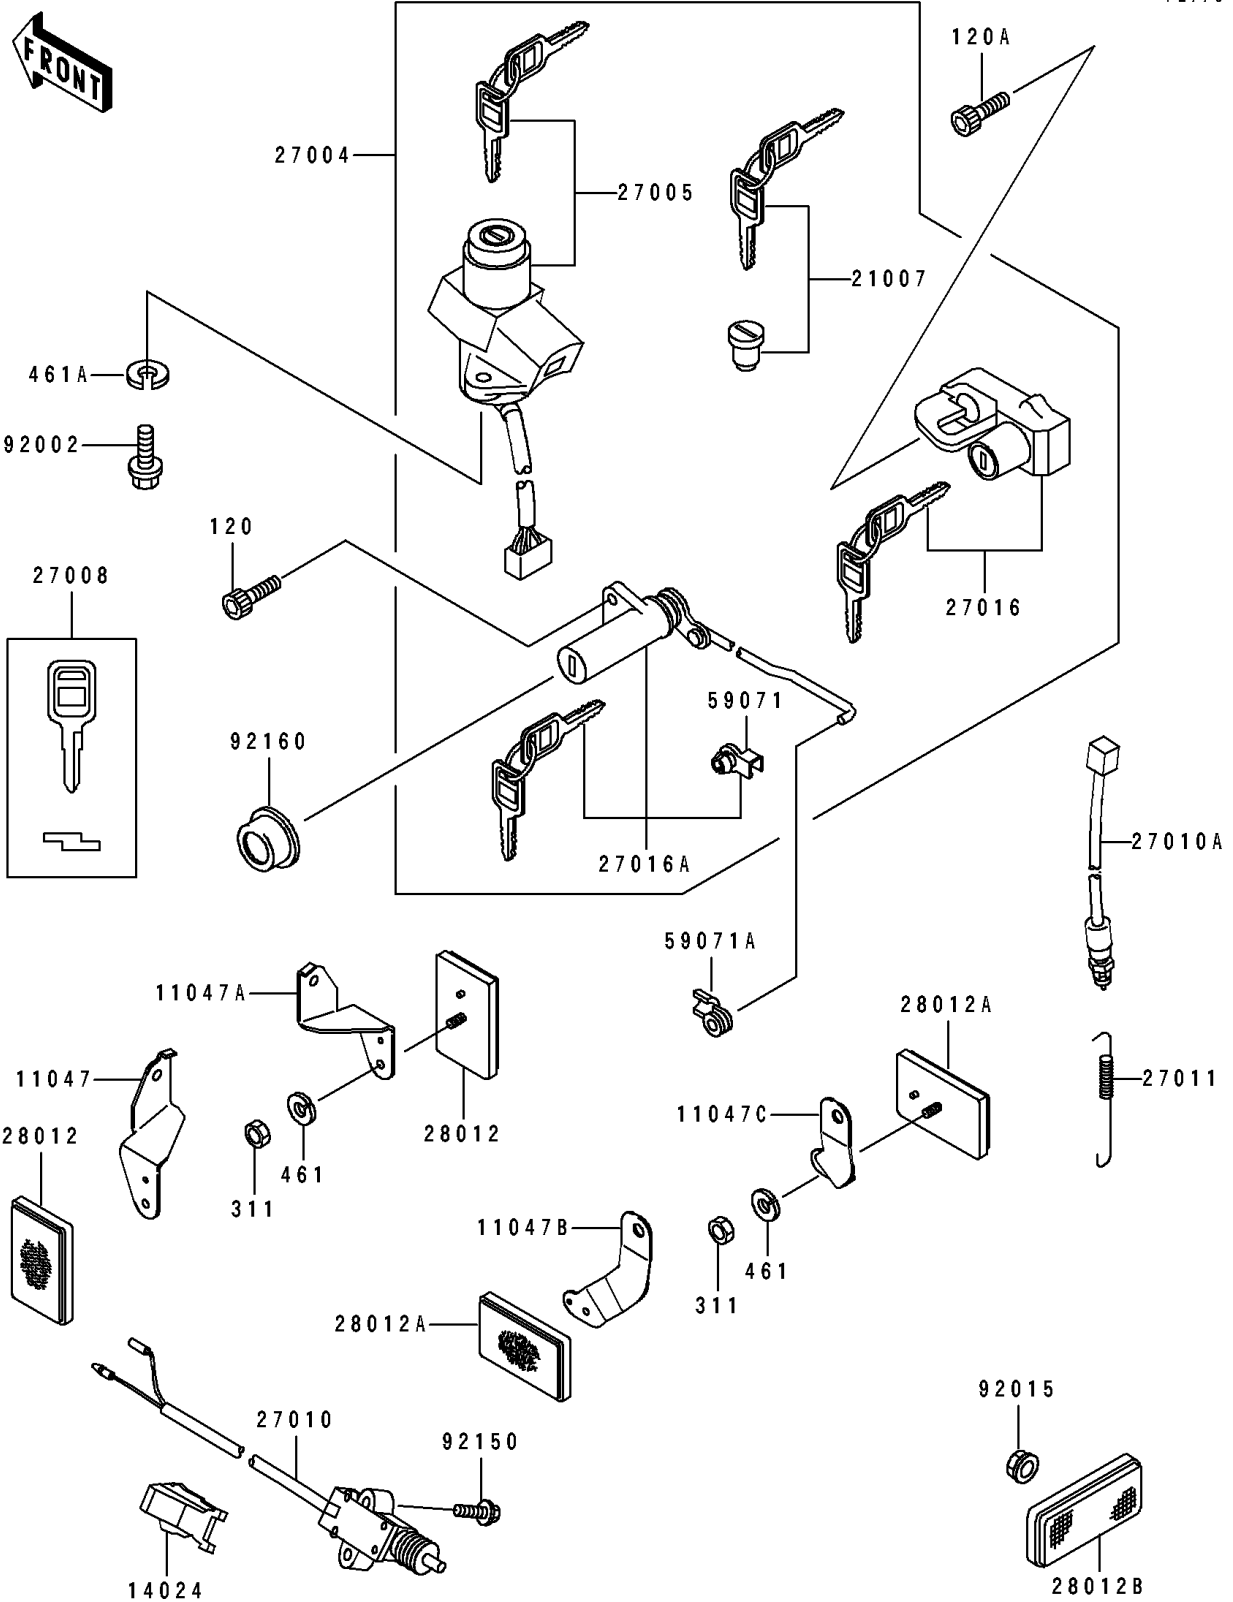

1993 ZR1100 Zephyr PARTS DIAGRAM

Ignition Switch/Locks/Reflectors

F2770

1993 ZR1100 Zephyr PARTS LIST

Ignition Switch/Locks/Reflectors

ITEM NAME	PART NUMBER	QUANTITY
BRACKET,REFLECTOR,FR,LH (Ref # 11047)	11047-1628	1
BRACKET,REFLECTOR,FR,RH (Ref # 11047A)	11047-1629	1
BRACKET,REFLECTOR,RR,LH (Ref # 11047B)	11047-1630	1
BRACKET,REFLECTOR,RR,RH (Ref # 11047C)	11047-1631	1
COVER,SIDE STAND SWITCH (Ref # 14024)	14024-1532	1
ROTOR,LOCK,TANK CAP (Ref # 21007)	21007-5033	1
SWITCH-ASSY (Ref # 27004)	27004-5428	1
SWITCH-ASSY-IGNITION (Ref # 27005)	27005-5097	1
KEY-LOCK,BLANK (Ref # 27008)	27008-1103	1
SWITCH,SIDE STAND (Ref # 27010)	27010-1226	1
SWITCH,BRAKE LAMP (Ref # 27010A)	27010-1309	1
SPRING,BRAKE LAMP SWITCH (Ref # 27011)	27011-006	1
LOCK-ASSY,HELMET (Ref # 27016)	27016-5175	1
LOCK-ASSY,SEAT (Ref # 27016A)	27016-5191	1
REFLECTOR-REFLEX (Ref # 28012)	28012-1003	2
REFLECTOR-REFLEX,RR (Ref # 28012A)	28012-1054	2
REFLECTOR-REFLEX (Ref # 28012B)	28012-1077	1
JOINT (Ref # 59071)	59071-1103	1
JOINT (Ref # 59071A)	59071-1125	1
BOLT,TORX,6X16 (Ref # 92002)	92002-1333	2
NUT,FLANGED,5MM (Ref # 92015)	92015-1259	1
BOLT,SOCKET,5X22 (Ref # 92150)	92150-1491	2
DAMPER,SEAT LOCK (Ref # 92160)	92160-1346	1
BOLT-SOCKET (Ref # 120)	120P0512	2
BOLT-SOCKET,6X20 (Ref # 120A)	120S0620	1
NUT-HEX (Ref # 311)	311B0500	4
WASHER-SPRING,5MM (Ref # 461)	461F0500	4
WASHER-SPRING (Ref # 461A)	461L0600	2