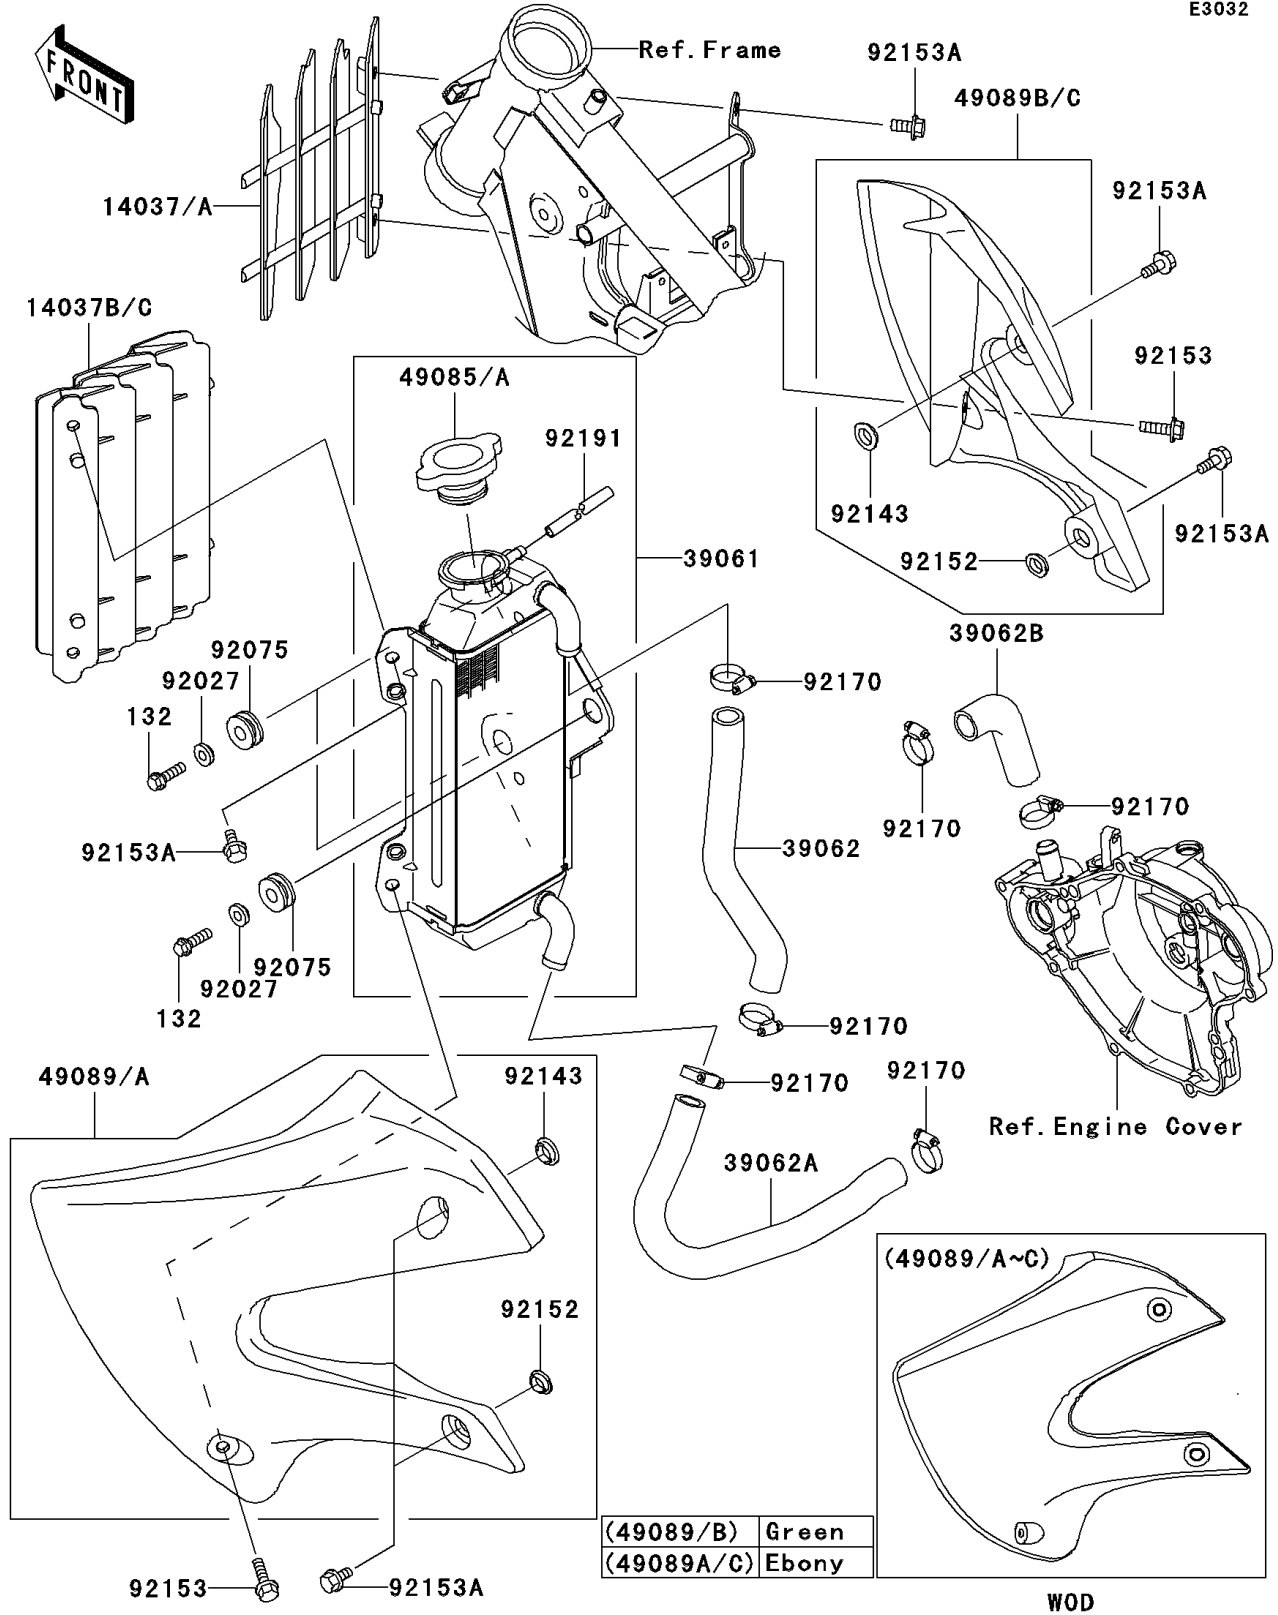

2007 KX65 PARTS DIAGRAM

Radiator

E3032

2007 KX65 PARTS LIST

Radiator

ITEM NAME	PART NUMBER	QUANTITY
BOLT-FLANGED-SMALL,6X20 (Ref # 132)	132BC0620	3
SCREEN,RH,WHITE (Ref # 14037)	14037-0047-RZ	1
SCREEN,LH,WHITE (Ref # 14037B)	14037-1266-RZ	1
RADIATOR-ASSY (Ref # 39061)	39061-1277	1
HOSE-COOLING,HEAD-RADIATOR (Ref # 39062)	39062-1808	1
HOSE-COOLING,PUMP-RADIATOR (Ref # 39062A)	39062-1809	1
HOSE-COOLING,PIPE-CYLINDER (Ref # 39062B)	39062-1810	1
CAP-ASSY-PRESSURE,P1.1 (Ref # 49085)	49085-1076	1
CAP-ASSY-PRESSURE,P1.8 (Ref # 49085A)	49085-1077	1
SHROUD-ENGINE,LH,L.GREEN (Ref # 49089)	49089-1144-290	1
SHROUD-ENGINE,RH,L.GREEN (Ref # 49089B)	49089-1145-290	1
COLLAR,L=11.1 (Ref # 92027)	92027-194	3
DAMPER (Ref # 92075)	92075-209	3
COLLAR (Ref # 92143)	92143-1196	2
COLLAR (Ref # 92152)	92152-1235	2
BOLT,6X20 (Ref # 92153)	92153-0502	2
BOLT,6X12 (Ref # 92153A)	92153-0503	6
CLAMP (Ref # 92170)	92170-1283	6
TUBE (Ref # 92191)	92191-1434	1