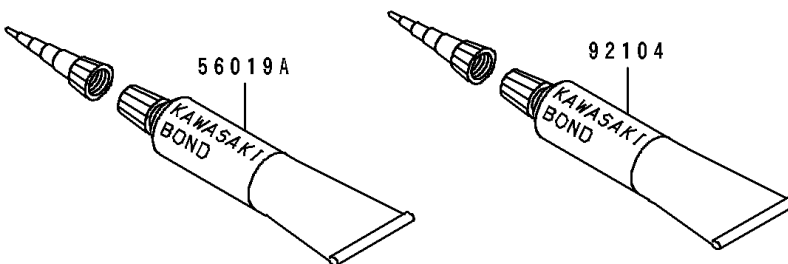

# 1993 ZR1100 Zephyr PARTS DIAGRAM

Owner's Tools

56007

F2810

## 1993 ZR1100 Zephyr PARTS LIST

### Owner's Tools

ITEM NAME	PART NUMBER	QUANTITY
TOOL-KIT (Ref # 56007)	56007-1370	1
BAG,TOOL (Ref # 56008)	56008-1075	1
THREE BOND TB1211,HT/RS,WHITE (Ref # 56019A)	56019-120	1
GASKET-LIQUID,TUBE,100G,SILVER (Ref # 92104)	92104-002	1
TOOL-DRIVER,#2PHILLIPS (Ref # 92107)	92107-006	1
TOOL-DRIVER,#3PHILLIPS (Ref # 92107A)	92107-1002	1
TOOL-WRENCH,ALLEN,5MM (Ref # 92110)	92110-1015	1
TOOL-WRENCH,OPEN END,10X12 (Ref # 92110A)	92110-1038	1
TOOL-WRENCH,OPEN END,14X17 (Ref # 92110B)	92110-1045	1
TOOL-WRENCH,ALLEN,12MM (Ref # 92110C)	92110-1104	1
TOOL-WRENCH,ALLEN,8MM (Ref # 92110D)	92110-1108	1
TOOL-WRENCH,BOX,16MM (Ref # 92110E)	92110-1162	1
TOOL-PLIERS (Ref # 92112)	92112-003	1
TOOL-WRENCH,ALLEN,6MM (Ref # 92127)	92127-003	1