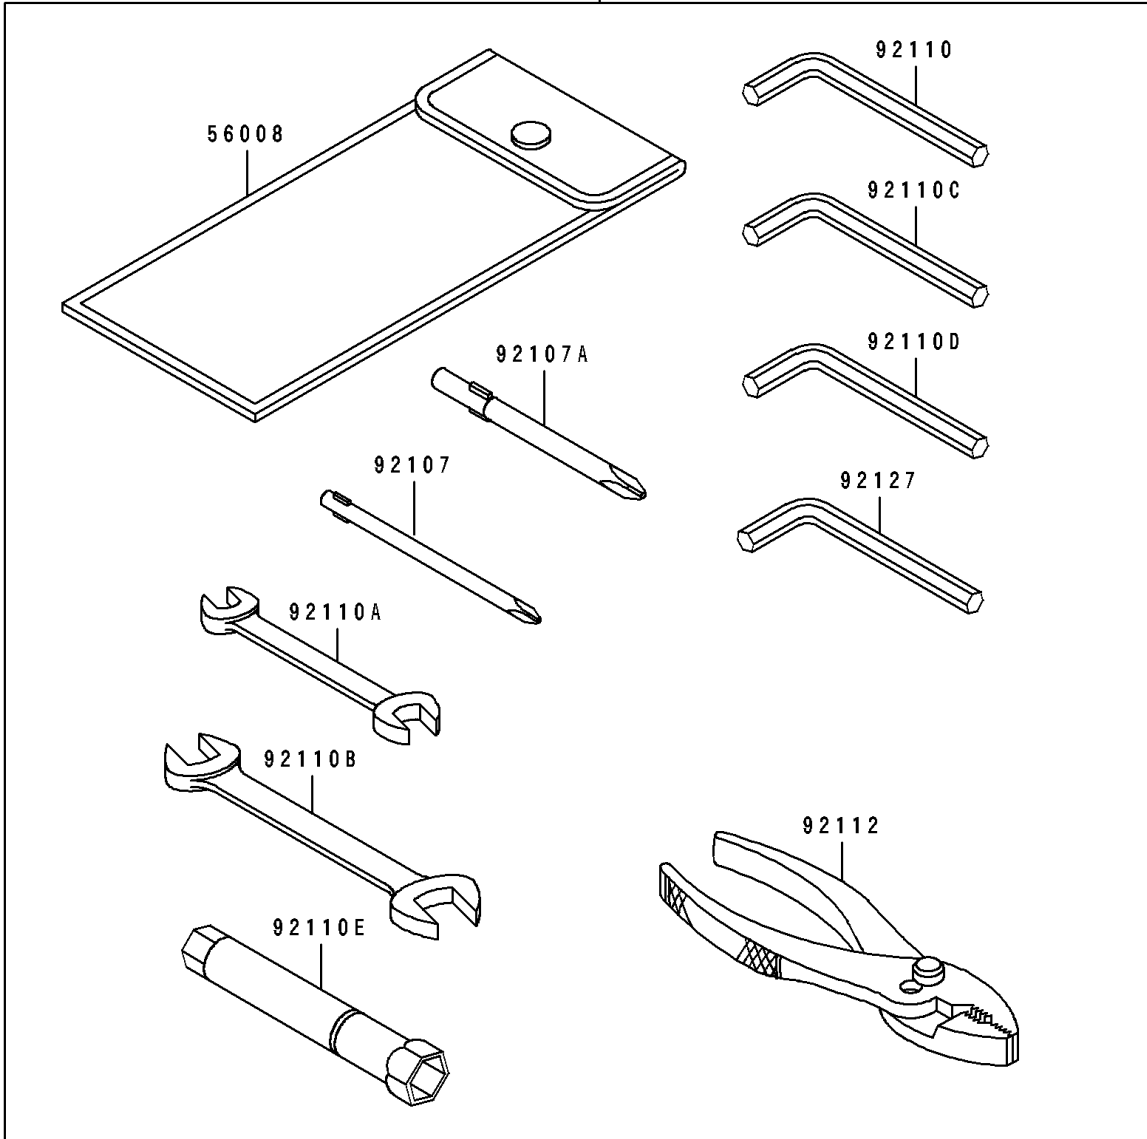

# 1993 ZR1100 Zephyr PARTS DIAGRAM

Owner's Tools

56007

F2810

## 1993 ZR1100 Zephyr PARTS LIST

### Owner's Tools

ITEM NAME	PART NUMBER	QUANTITY
TOOL-KIT (Ref # 56007)	56007-1370	1
BAG,TOOL (Ref # 56008)	56008-1075	1
THREE BOND TB1211,HT/RS,WHITE (Ref # 56019A)	56019-120	1
GASKET-LIQUID,TUBE,100G,SILVER (Ref # 92104)	92104-002	1
TOOL-DRIVER,#2PHILLIPS (Ref # 92107)	92107-006	1
TOOL-DRIVER,#3PHILLIPS (Ref # 92107A)	92107-1002	1
TOOL-WRENCH,ALLEN,5MM (Ref # 92110)	92110-1015	1
TOOL-WRENCH,OPEN END,10X12 (Ref # 92110A)	92110-1038	1
TOOL-WRENCH,OPEN END,14X17 (Ref # 92110B)	92110-1045	1
TOOL-WRENCH,ALLEN,12MM (Ref # 92110C)	92110-1104	1
TOOL-WRENCH,ALLEN,8MM (Ref # 92110D)	92110-1108	1
TOOL-WRENCH,BOX,16MM (Ref # 92110E)	92110-1162	1
TOOL-PLIERS (Ref # 92112)	92112-003	1
TOOL-WRENCH,ALLEN,6MM (Ref # 92127)	92127-003	1