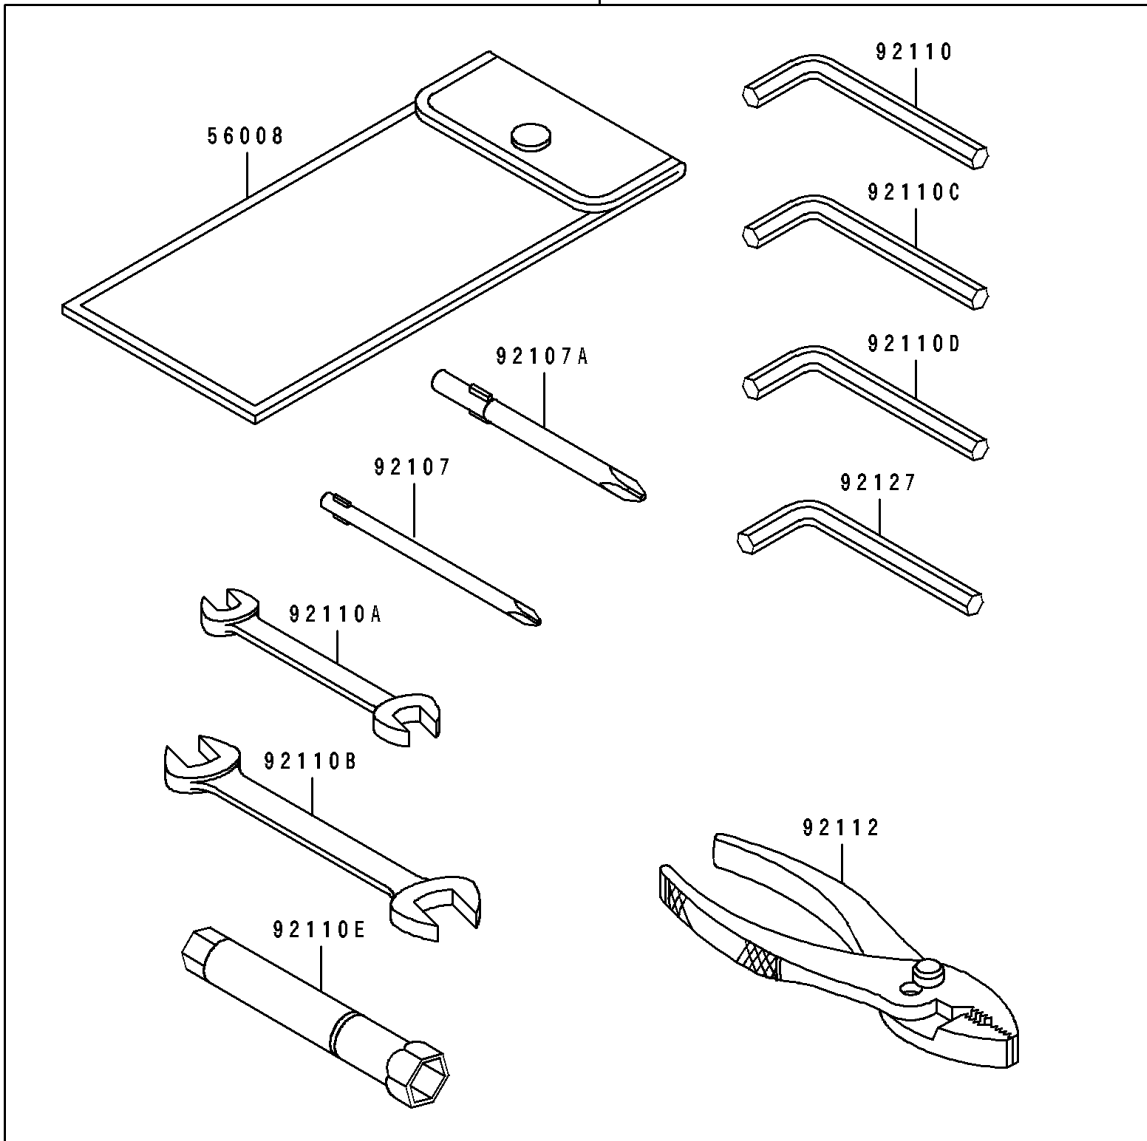

# 1994 ZR1100 Zephyr PARTS DIAGRAM

Owner's Tools

56007

F2810

# 1994 ZR1100 Zephyr PARTS LIST

## Owner's Tools

| ITEM NAME                                    | PART NUMBER | QUANTITY |
|--|-------------|----------|
| TOOL-KIT (Ref # 56007)                       | 56007-1370  | 1        |
| BAG,TOOL (Ref # 56008)                       | 56008-1075  | 1        |
| THREE BOND TB1211,HT/RS,WHITE (Ref # 56019A) | 56019-120   | 1        |
| GASKET-LIQUID,TUBE,100G,SILVER (Ref # 92104) | 92104-002   | 1        |
| TOOL-DRIVER,#2PHILLIPS (Ref # 92107)         | 92107-006   | 1        |
| TOOL-DRIVER,#3PHILLIPS (Ref # 92107A)        | 92107-1002  | 1        |
| TOOL-WRENCH,ALLEN,5MM (Ref # 92110)          | 92110-1015  | 1        |
| TOOL-WRENCH,OPEN END,10X12 (Ref # 92110A)    | 92110-1038  | 1        |
| TOOL-WRENCH,OPEN END,14X17 (Ref # 92110B)    | 92110-1045  | 1        |
| TOOL-WRENCH,ALLEN,12MM (Ref # 92110C)        | 92110-1104  | 1        |
| TOOL-WRENCH,ALLEN,8MM (Ref # 92110D)         | 92110-1108  | 1        |
| TOOL-WRENCH,BOX,16MM (Ref # 92110E)          | 92110-1162  | 1        |
| TOOL-PLIERS (Ref # 92112)                    | 92112-003   | 1        |
| TOOL-WRENCH,ALLEN,6MM (Ref # 92127)          | 92127-003   | 1        |