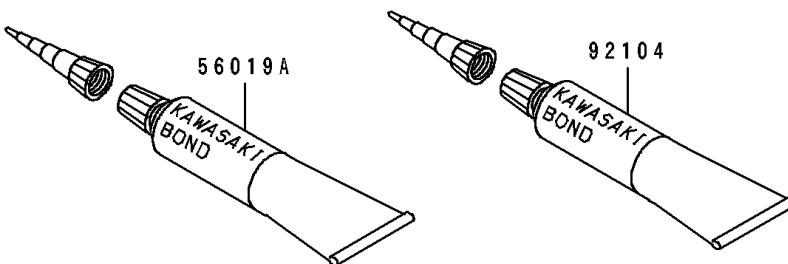

# 1994 ZR1100 Zephyr PARTS DIAGRAM

Owner's Tools

56007

F2810

# 1994 ZR1100 Zephyr PARTS LIST

## Owner's Tools

| ITEM NAME                                    | PART NUMBER | QUANTITY |
|--|-------------|----------|
| TOOL-KIT (Ref # 56007)                       | 56007-1370  | 1        |
| BAG,TOOL (Ref # 56008)                       | 56008-1075  | 1        |
| THREE BOND TB1211,HT/RS,WHITE (Ref # 56019A) | 56019-120   | 1        |
| GASKET-LIQUID,TUBE,100G,SILVER (Ref # 92104) | 92104-002   | 1        |
| TOOL-DRIVER,#2PHILLIPS (Ref # 92107)         | 92107-006   | 1        |
| TOOL-DRIVER,#3PHILLIPS (Ref # 92107A)        | 92107-1002  | 1        |
| TOOL-WRENCH,ALLEN,5MM (Ref # 92110)          | 92110-1015  | 1        |
| TOOL-WRENCH,OPEN END,10X12 (Ref # 92110A)    | 92110-1038  | 1        |
| TOOL-WRENCH,OPEN END,14X17 (Ref # 92110B)    | 92110-1045  | 1        |
| TOOL-WRENCH,ALLEN,12MM (Ref # 92110C)        | 92110-1104  | 1        |
| TOOL-WRENCH,ALLEN,8MM (Ref # 92110D)         | 92110-1108  | 1        |
| TOOL-WRENCH,BOX,16MM (Ref # 92110E)          | 92110-1162  | 1        |
| TOOL-PLIERS (Ref # 92112)                    | 92112-003   | 1        |
| TOOL-WRENCH,ALLEN,6MM (Ref # 92127)          | 92127-003   | 1        |