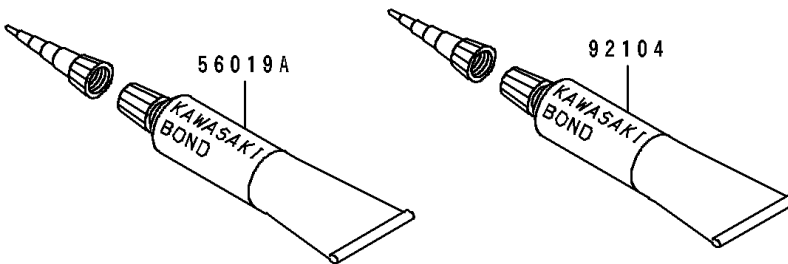

1995 ZR1100 Zephyr PARTS DIAGRAM

Owner's Tools

56007

F2810

1995 ZR1100 Zephyr PARTS LIST

Owner's Tools

ITEM NAME	PART NUMBER	QUANTITY
TOOL-KIT (Ref # 56007)	56007-1370	1
BAG,TOOL (Ref # 56008)	56008-1075	1
THREE BOND TB1211,HT/RS,WHITE (Ref # 56019A)	56019-120	1
GASKET-LIQUID,TUBE,100G,SILVER (Ref # 92104)	92104-002	1
TOOL-DRIVER,#2PHILLIPS (Ref # 92107)	92107-006	1
TOOL-DRIVER,#3PHILLIPS (Ref # 92107A)	92107-1002	1
TOOL-WRENCH,ALLEN,5MM (Ref # 92110)	92110-1015	1
TOOL-WRENCH,OPEN END,10X12 (Ref # 92110A)	92110-1038	1
TOOL-WRENCH,OPEN END,14X17 (Ref # 92110B)	92110-1045	1
TOOL-WRENCH,ALLEN,12MM (Ref # 92110C)	92110-1104	1
TOOL-WRENCH,ALLEN,8MM (Ref # 92110D)	92110-1108	1
TOOL-WRENCH,BOX,16MM (Ref # 92110E)	92110-1162	1
TOOL-PLIERS (Ref # 92112)	92112-003	1
TOOL-WRENCH,ALLEN,6MM (Ref # 92127)	92127-003	1