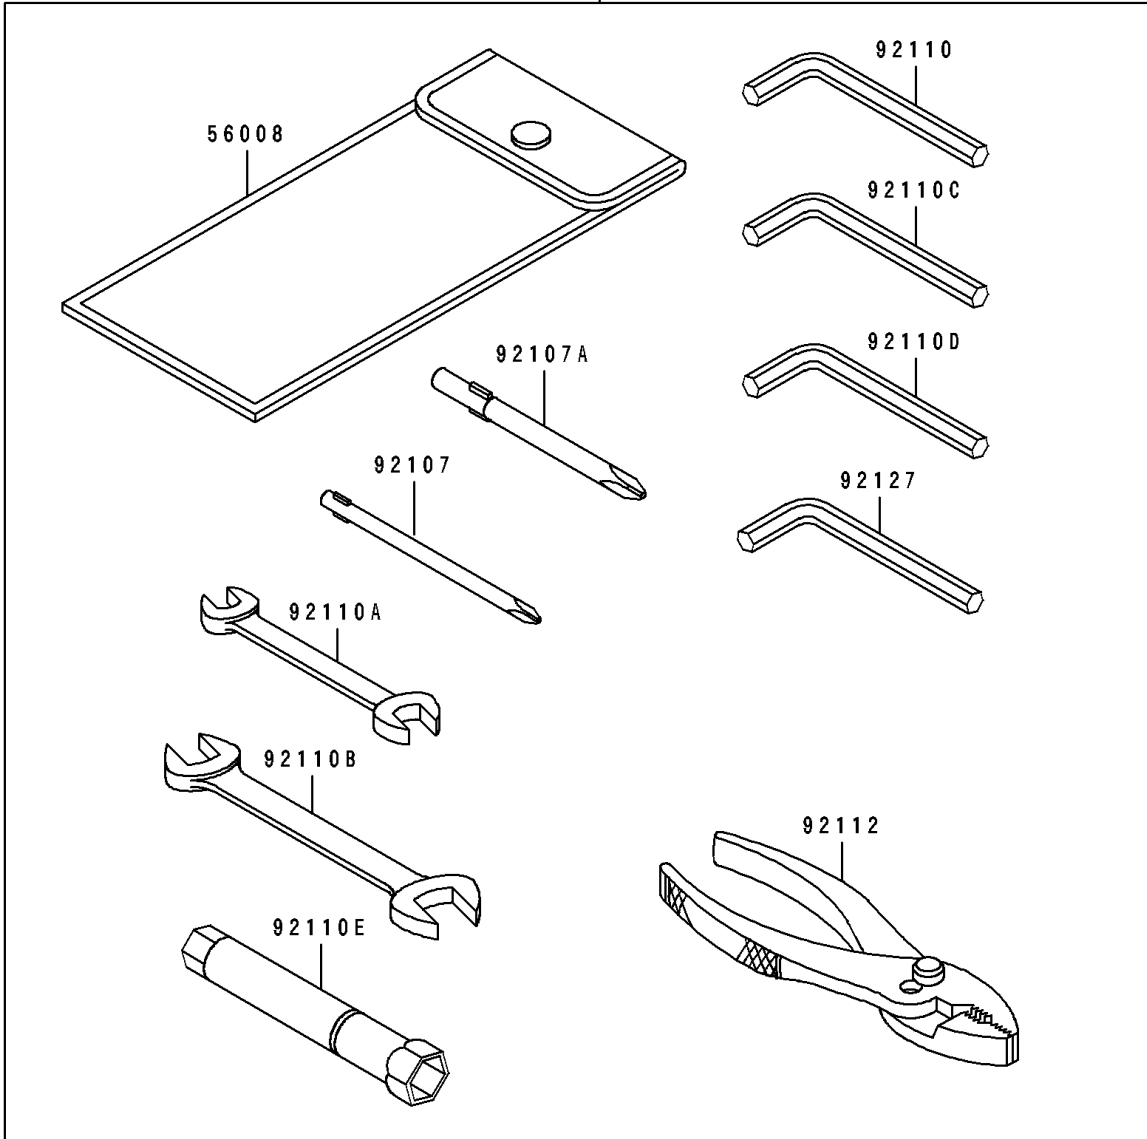

1995 ZR1100 Zephyr PARTS DIAGRAM

Owner's Tools

56007

F2810

1995 ZR1100 Zephyr PARTS LIST

Owner's Tools

ITEM NAME	PART NUMBER	QUANTITY
TOOL-KIT (Ref # 56007)	56007-1370	1
BAG,TOOL (Ref # 56008)	56008-1075	1
THREE BOND TB1211,HT/RS,WHITE (Ref # 56019A)	56019-120	1
GASKET-LIQUID,TUBE,100G,SILVER (Ref # 92104)	92104-002	1
TOOL-DRIVER,#2PHILLIPS (Ref # 92107)	92107-006	1
TOOL-DRIVER,#3PHILLIPS (Ref # 92107A)	92107-1002	1
TOOL-WRENCH,ALLEN,5MM (Ref # 92110)	92110-1015	1
TOOL-WRENCH,OPEN END,10X12 (Ref # 92110A)	92110-1038	1
TOOL-WRENCH,OPEN END,14X17 (Ref # 92110B)	92110-1045	1
TOOL-WRENCH,ALLEN,12MM (Ref # 92110C)	92110-1104	1
TOOL-WRENCH,ALLEN,8MM (Ref # 92110D)	92110-1108	1
TOOL-WRENCH,BOX,16MM (Ref # 92110E)	92110-1162	1
TOOL-PLIERS (Ref # 92112)	92112-003	1
TOOL-WRENCH,ALLEN,6MM (Ref # 92127)	92127-003	1