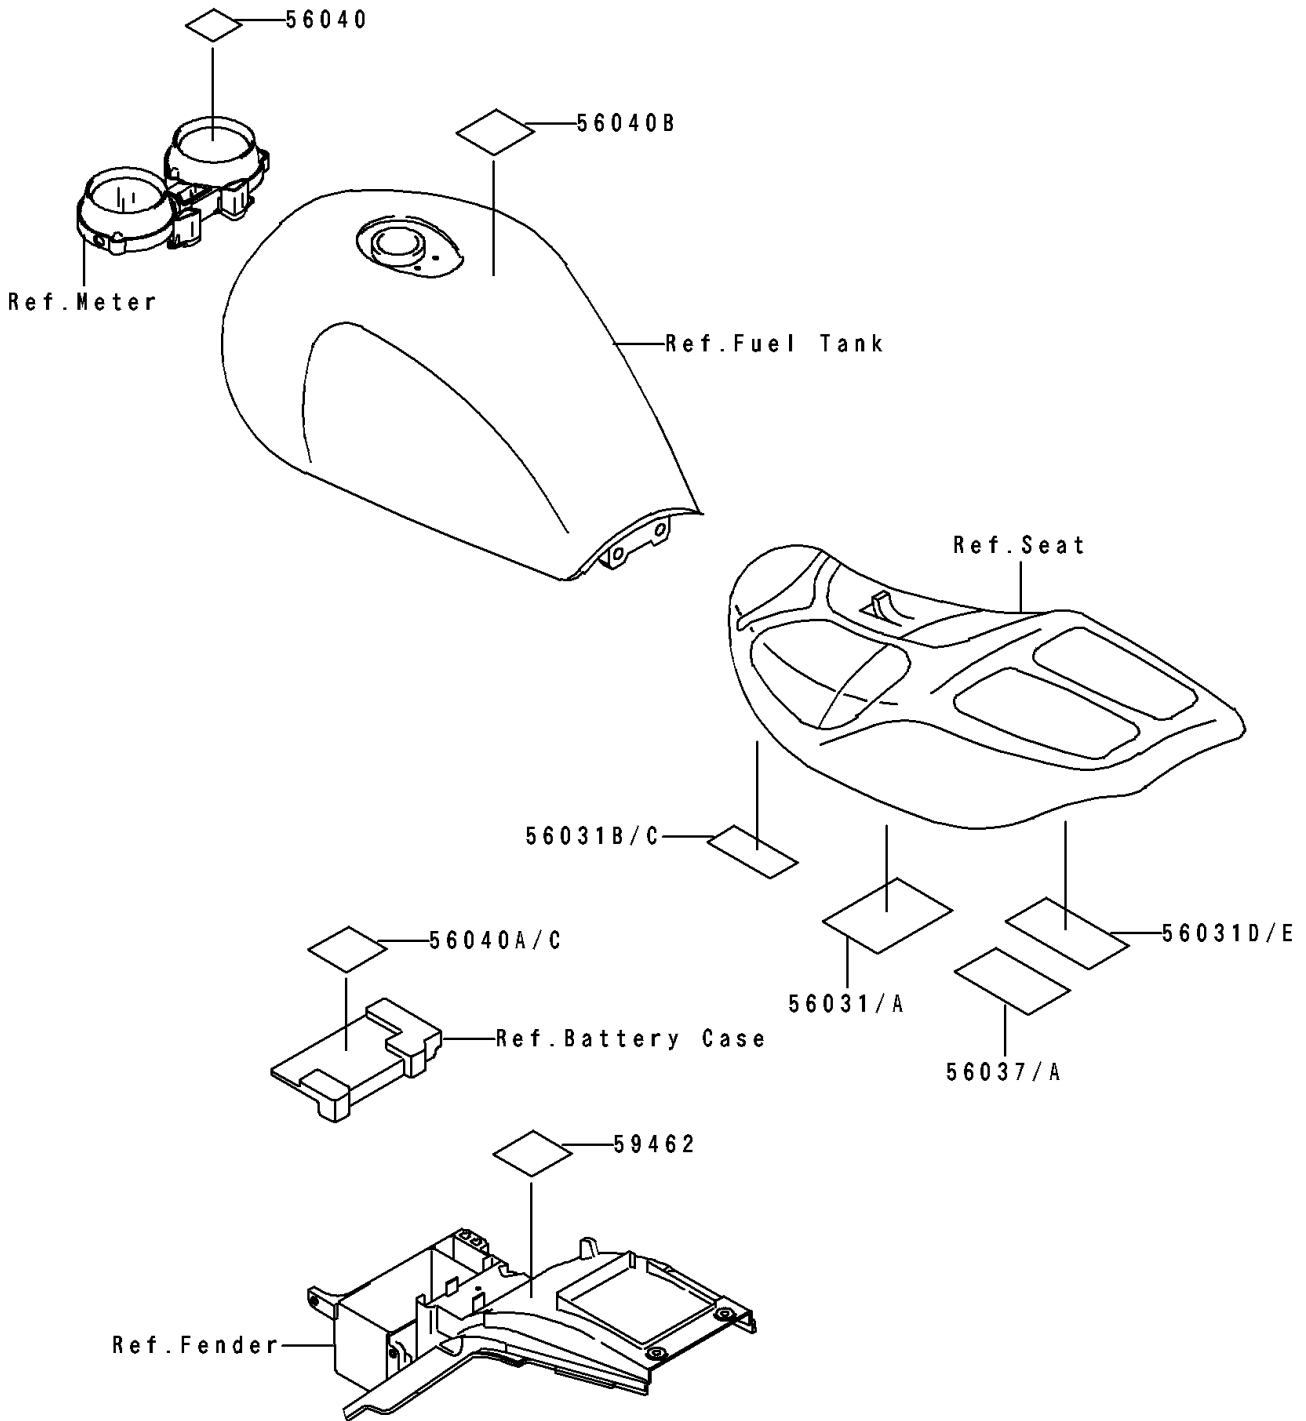

1993 ZR1100 Zephyr PARTS DIAGRAM

Labels

F2860

1993 ZR1100 Zephyr PARTS LIST

Labels

ITEM NAME	PART NUMBER	QUANTITY
LABEL-MANUAL,DAILY SAFETY (Ref # 56031)	56031-1808	1
LABEL-MANUAL,DAILY SAFETY (Ref # 56031A)	56031-1809	1
LABEL-MANUAL,OIL&OIL FILTER (Ref # 56031B)	56031-1810	1
LABEL-MANUAL,OIL&IOL FILTER (Ref # 56031C)	56031-1811	1
LABEL-MANUAL,DRIVE CHAIN (Ref # 56031D)	56031-1812	1
LABEL-MANUAL,DRIVE CHAIN (Ref # 56031E)	56031-1813	1
LABEL-SPECIFICATION,TIRE&LOAD (Ref # 56037)	56037-1585	1
LABEL-SPECIFICATION,TIRE&LOAD (Ref # 56037A)	56037-1586	1
LABEL-WARNING,BREAK IN CAUTION (Ref # 56040)	56040-1007	1
LABEL-WARNING,AIR INTAKE (Ref # 56040A)	56040-1014	1
LABEL-WARNING,EVAPO (Ref # 56040B)	56040-1121	1
LABEL-WARNING,AIR INTAKE (Ref # 56040C)	56040-1313	1
LABEL-CERTIFICATION,EVAPO ROUT (Ref # 59462)	59462-1425	1