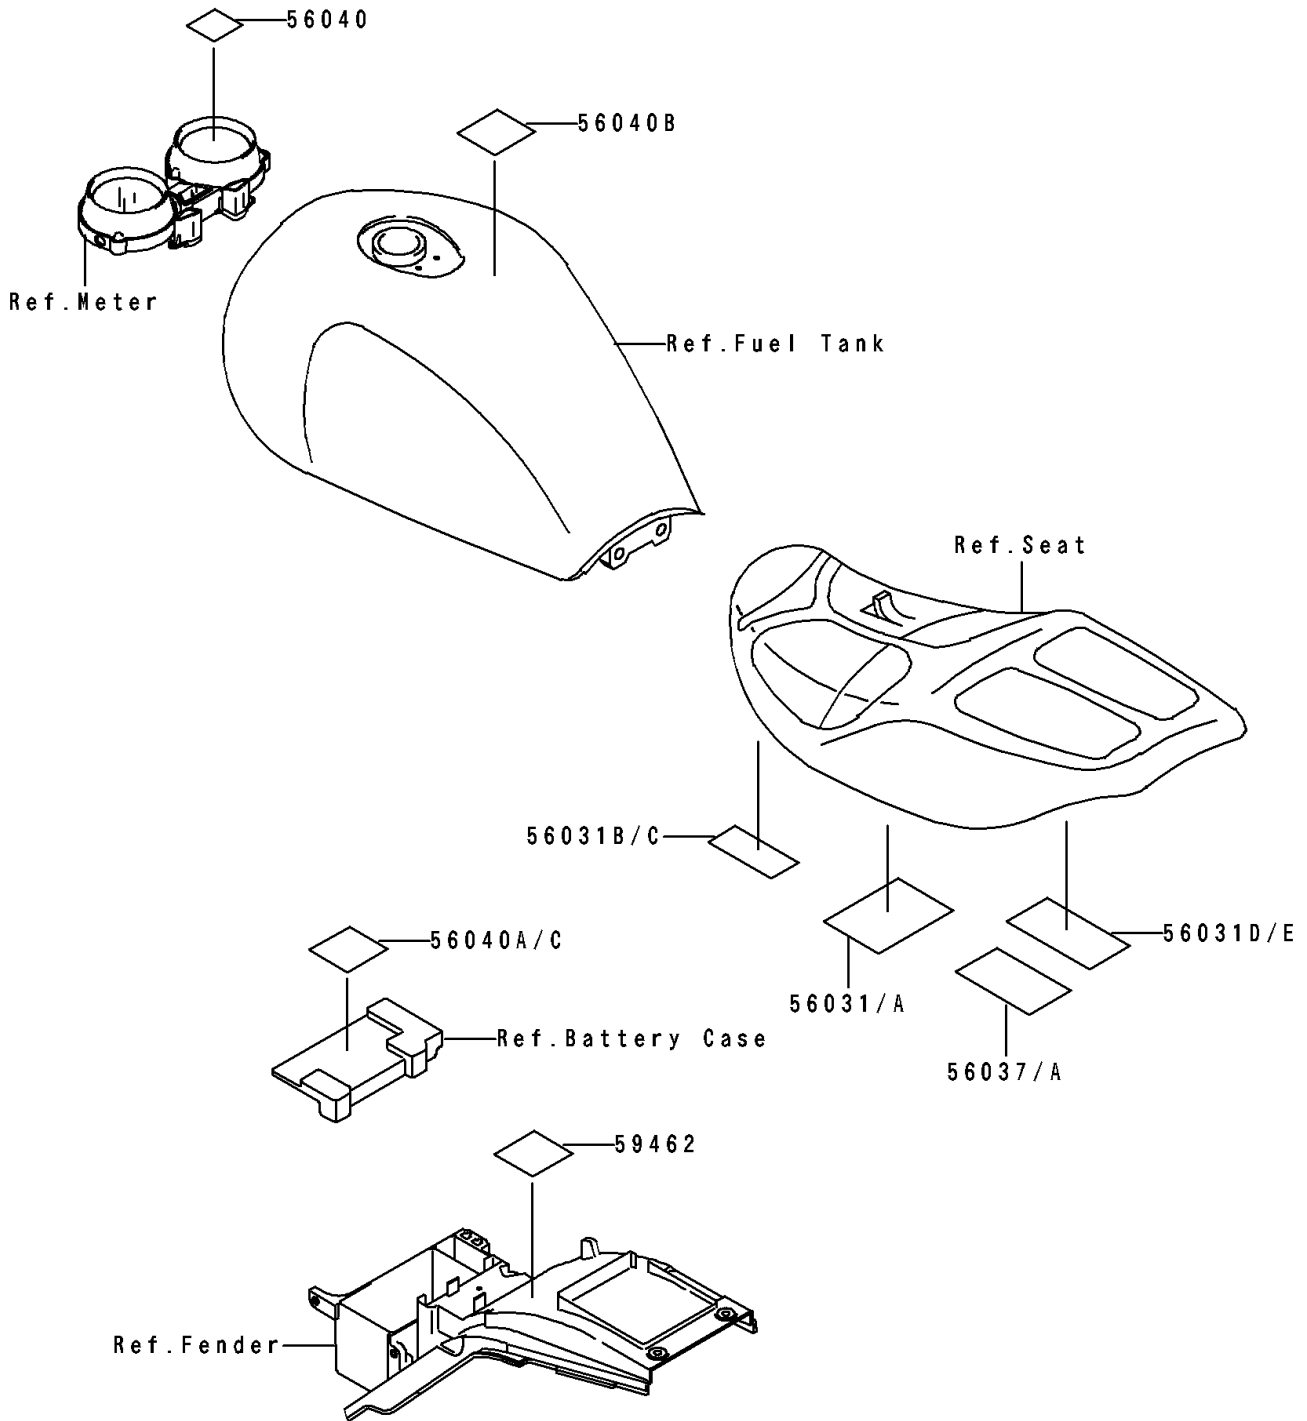

1995 ZR1100 Zephyr PARTS DIAGRAM

Labels

F2860

1995 ZR1100 Zephyr PARTS LIST

Labels

ITEM NAME	PART NUMBER	QUANTITY
LABEL-MANUAL,DAILY SAFETY (Ref # 56031A)	56031-1809	1
LABEL-MANUAL,OIL&IOL FILTER (Ref # 56031C)	56031-1811	1
LABEL-MANUAL,DRIVE CHAIN (Ref # 56031E)	56031-1813	1
LABEL-SPECIFICATION,TIRE&LOAD (Ref # 56037A)	56037-1586	1
LABEL-WARNING,AIR INTAKE (Ref # 56040C)	56040-1313	1