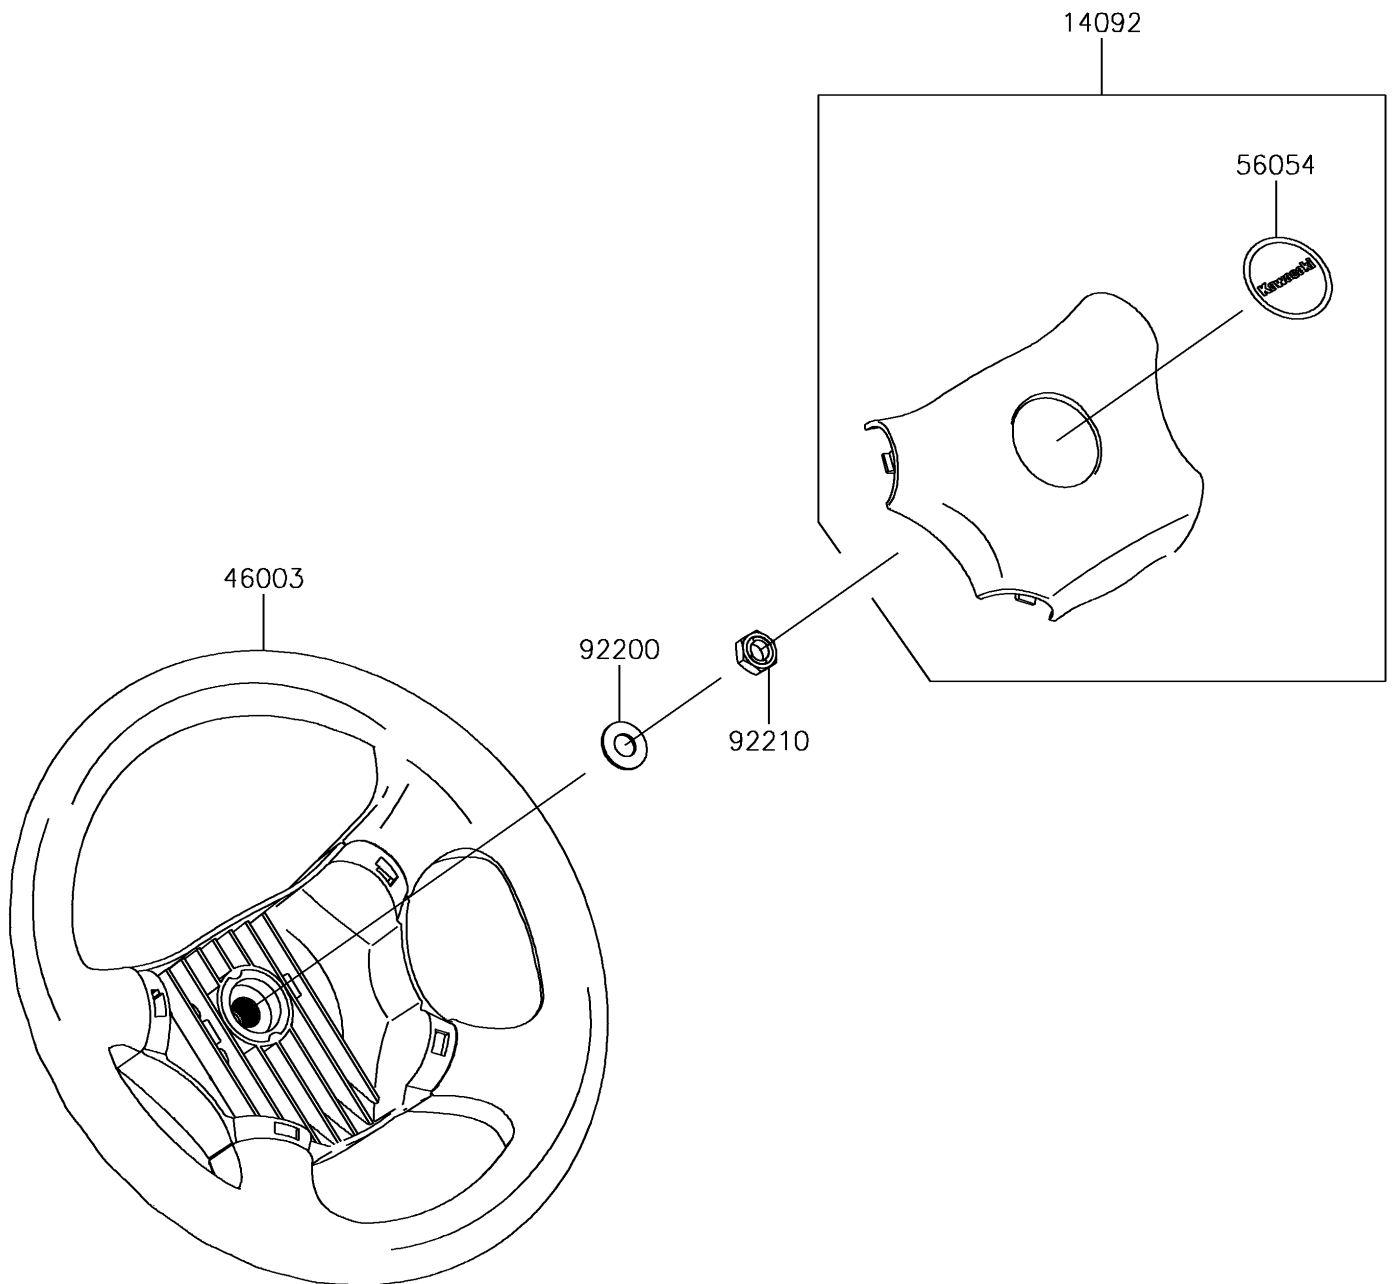

2018 MULE™ 4010 TRANS4x4® PARTS DIAGRAM

Steering Wheel

F2311

2018 MULE™ 4010 TRANS4x4® PARTS LIST

Steering Wheel

ITEM NAME	PART NUMBER	QUANTITY
COVER,HORN SWITCH (Ref # 14092)	14092-1029	1
HANDLE (Ref # 46003)	46003-0595	1
MARK,CENTER LOGO,KAWASAKI (Ref # 56054)	56054-1188	1
WASHER,12.1X25X1.6 (Ref # 92200)	92200-0455	1
NUT,LOCK,12MM (Ref # 92210)	92210-1249	1