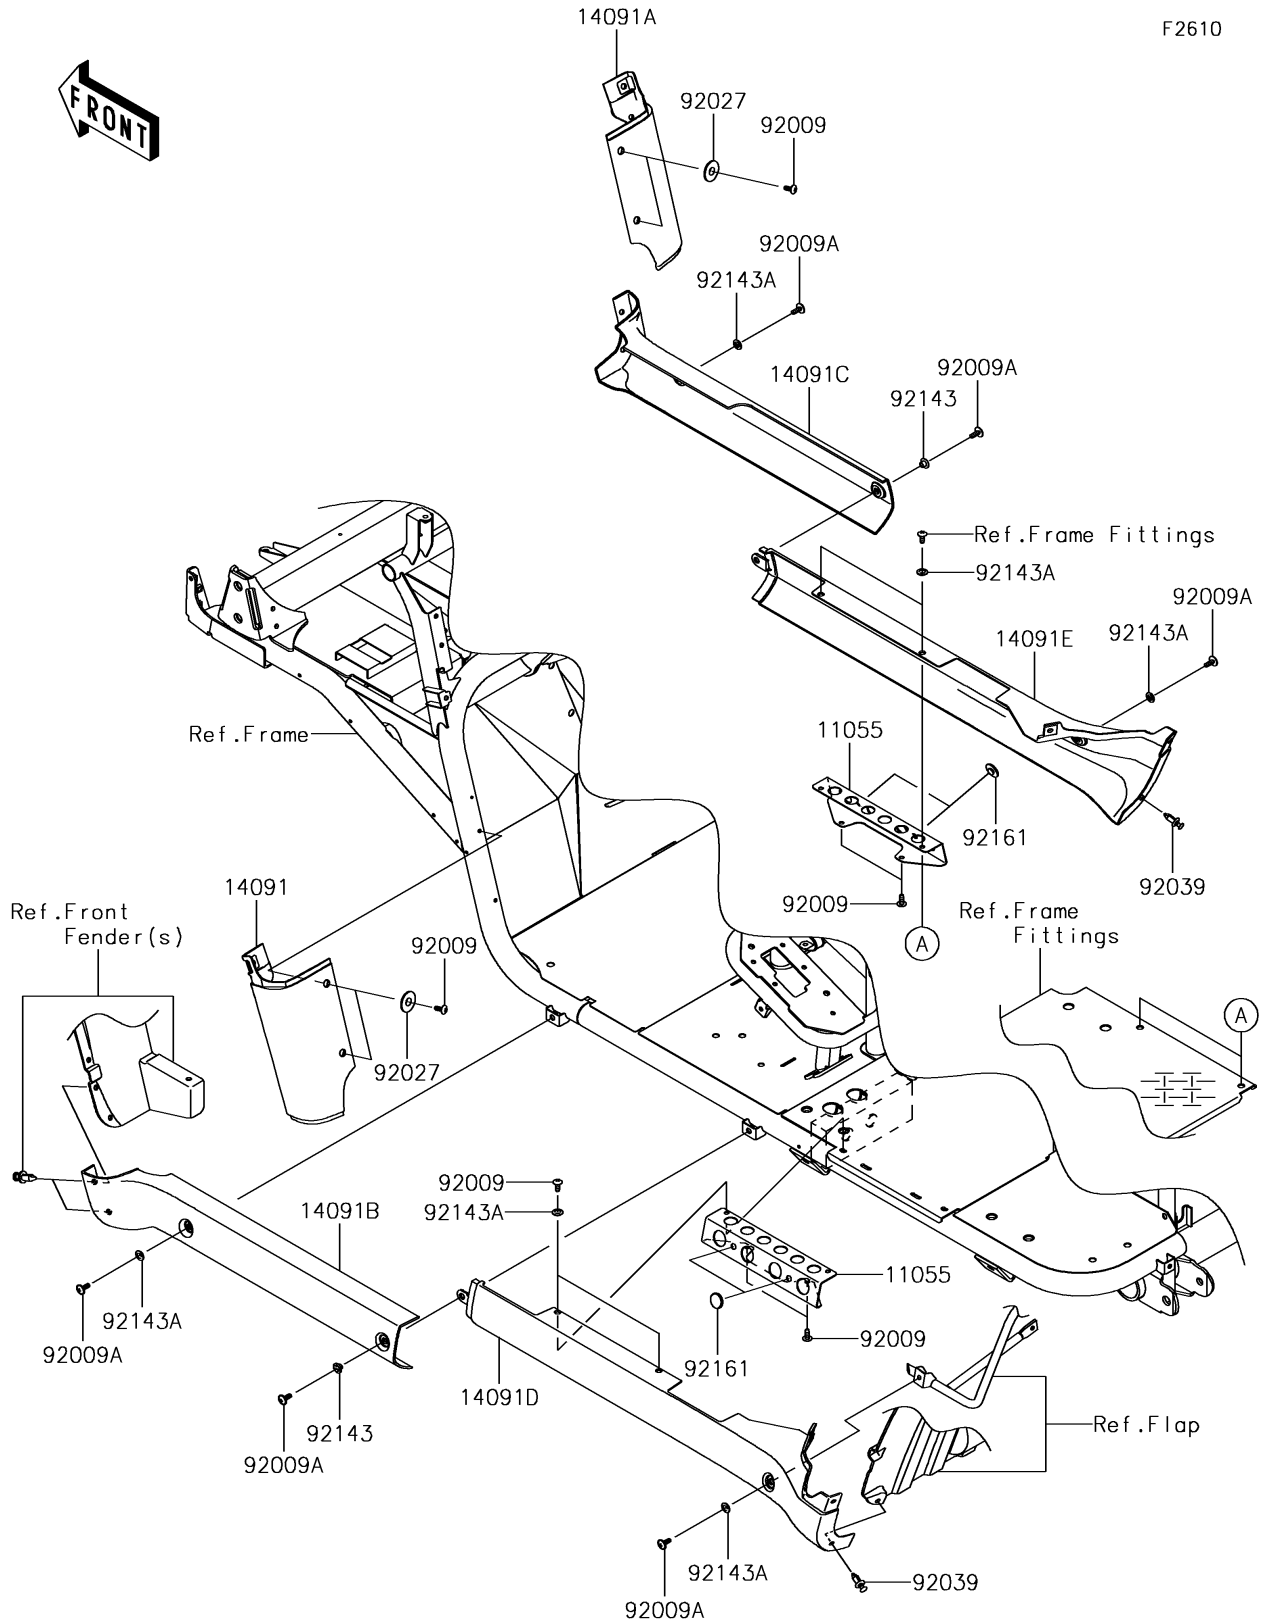

2018 MULE™ 4010 TRANS4x4[®] PARTS DIAGRAM

Side Covers/Chain Cover

F2610

2018 MULE™ 4010 TRANS4x4® PARTS LIST

Side Covers/Chain Cover

ITEM NAME	PART NUMBER	QUANTITY
BRACKET (Ref # 11055)	11055-0599	2
COVER,FR FENDER,LWR,LH,F.BLACK (Ref # 14091)	14091-0821-6Z	1
COVER,FR FENDER,LWR,RH,F.BLACK (Ref # 14091A)	14091-0822-6Z	1
COVER,SIDE STEP,FR,LH,F.BLACK (Ref # 14091B)	14091-0823-6Z	1
COVER,SIDE STEP,FR,RH,F.BLACK (Ref # 14091C)	14091-0824-6Z	1
COVER,SIDE STEP,RR,LH,F.BLACK (Ref # 14091D)	14091-0825-6Z	1
COVER,SIDE STEP,RR,RH,F.BLACK (Ref # 14091E)	14091-0826-6Z	1
SCREW,TAPPING,6X16 (Ref # 92009)	92009-1166	10
SCREW,6X16 (Ref # 92009A)	92009-1621	6
COLLAR,L=4.7 (Ref # 92027)	92027-1964	4
RIVET (Ref # 92039)	92039-0776	2
COLLAR (Ref # 92143)	92143-1057	2
COLLAR (Ref # 92143A)	92143-1087	8
DAMPER,RUBBER (Ref # 92161)	92161-1200	4