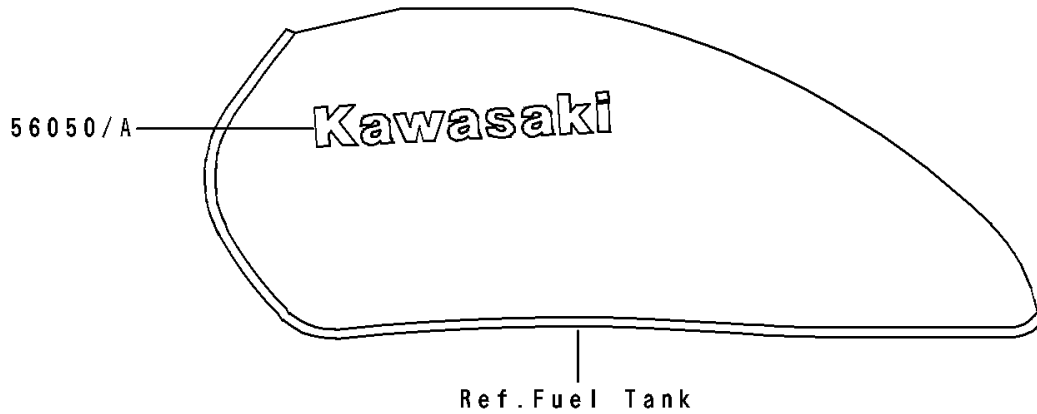

1993 ZR1100 Zephyr PARTS DIAGRAM

Decals(ZR1100-A2/A3/A4)

F2861A

1993 ZR1100 Zephyr PARTS LIST

Decals(ZR1100-A2/A3/A4)

ITEM NAME	PART NUMBER	QUANTITY
MARK,FUEL TANK,LH,KAWASAKI (Ref # 56050)	56050-1805	1
MARK,FUEL TANK,RH,KAWASAKI (Ref # 56050A)	56050-1806	1
MARK,SIDE COVER,LH,ZR1100 (Ref # 56050B)	56050-1863	1
MARK,SIDE COVER,RH,ZR1100 (Ref # 56050C)	56050-1864	1