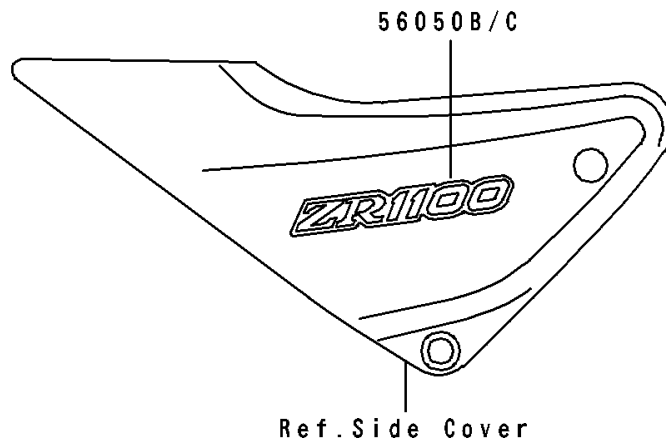

1993 ZR1100 Zephyr PARTS DIAGRAM

Decals(ZR1100-A2/A3/A4)

F2861A

1993 ZR1100 Zephyr PARTS LIST

Decals(ZR1100-A2/A3/A4)

ITEM NAME	PART NUMBER	QUANTITY
MARK,FUEL TANK,LH,KAWASAKI (Ref # 56050)	56050-1805	1
MARK,FUEL TANK,RH,KAWASAKI (Ref # 56050A)	56050-1806	1
MARK,SIDE COVER,LH,ZR1100 (Ref # 56050B)	56050-1863	1
MARK,SIDE COVER,RH,ZR1100 (Ref # 56050C)	56050-1864	1