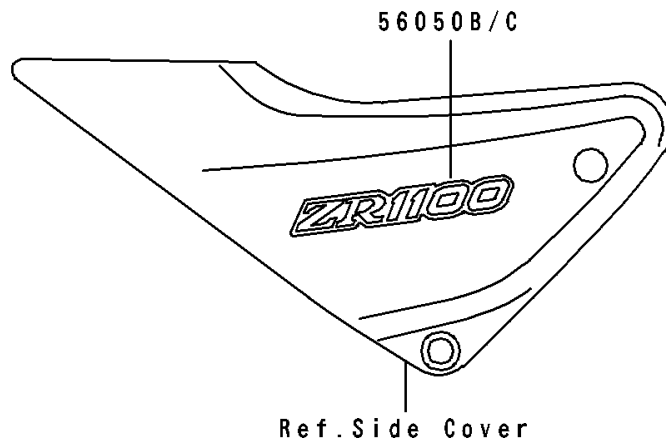

1995 ZR1100 Zephyr PARTS DIAGRAM

Decals(ZR1100-A2/A3/A4)

F2861A

1995 ZR1100 Zephyr PARTS LIST

Decals(ZR1100-A2/A3/A4)

ITEM NAME	PART NUMBER	QUANTITY
MARK,FUEL TANK,LH,KAWASAKI (Ref # 56050)	56050-1805	1
MARK,FUEL TANK,RH,KAWASAKI (Ref # 56050A)	56050-1806	1
MARK,SIDE COVER,LH,ZR1100 (Ref # 56050B)	56050-1863	1
MARK,SIDE COVER,RH,ZR1100 (Ref # 56050C)	56050-1864	1