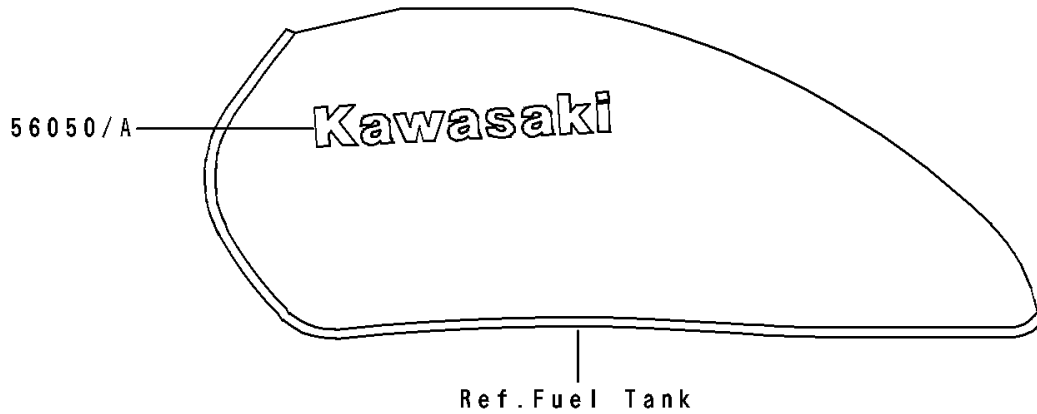

1995 ZR1100 Zephyr PARTS DIAGRAM

Decals(ZR1100-A2/A3/A4)

F2861A

1995 ZR1100 Zephyr PARTS LIST

Decals(ZR1100-A2/A3/A4)

ITEM NAME	PART NUMBER	QUANTITY
MARK,FUEL TANK,LH,KAWASAKI (Ref # 56050)	56050-1805	1
MARK,FUEL TANK,RH,KAWASAKI (Ref # 56050A)	56050-1806	1
MARK,SIDE COVER,LH,ZR1100 (Ref # 56050B)	56050-1863	1
MARK,SIDE COVER,RH,ZR1100 (Ref # 56050C)	56050-1864	1