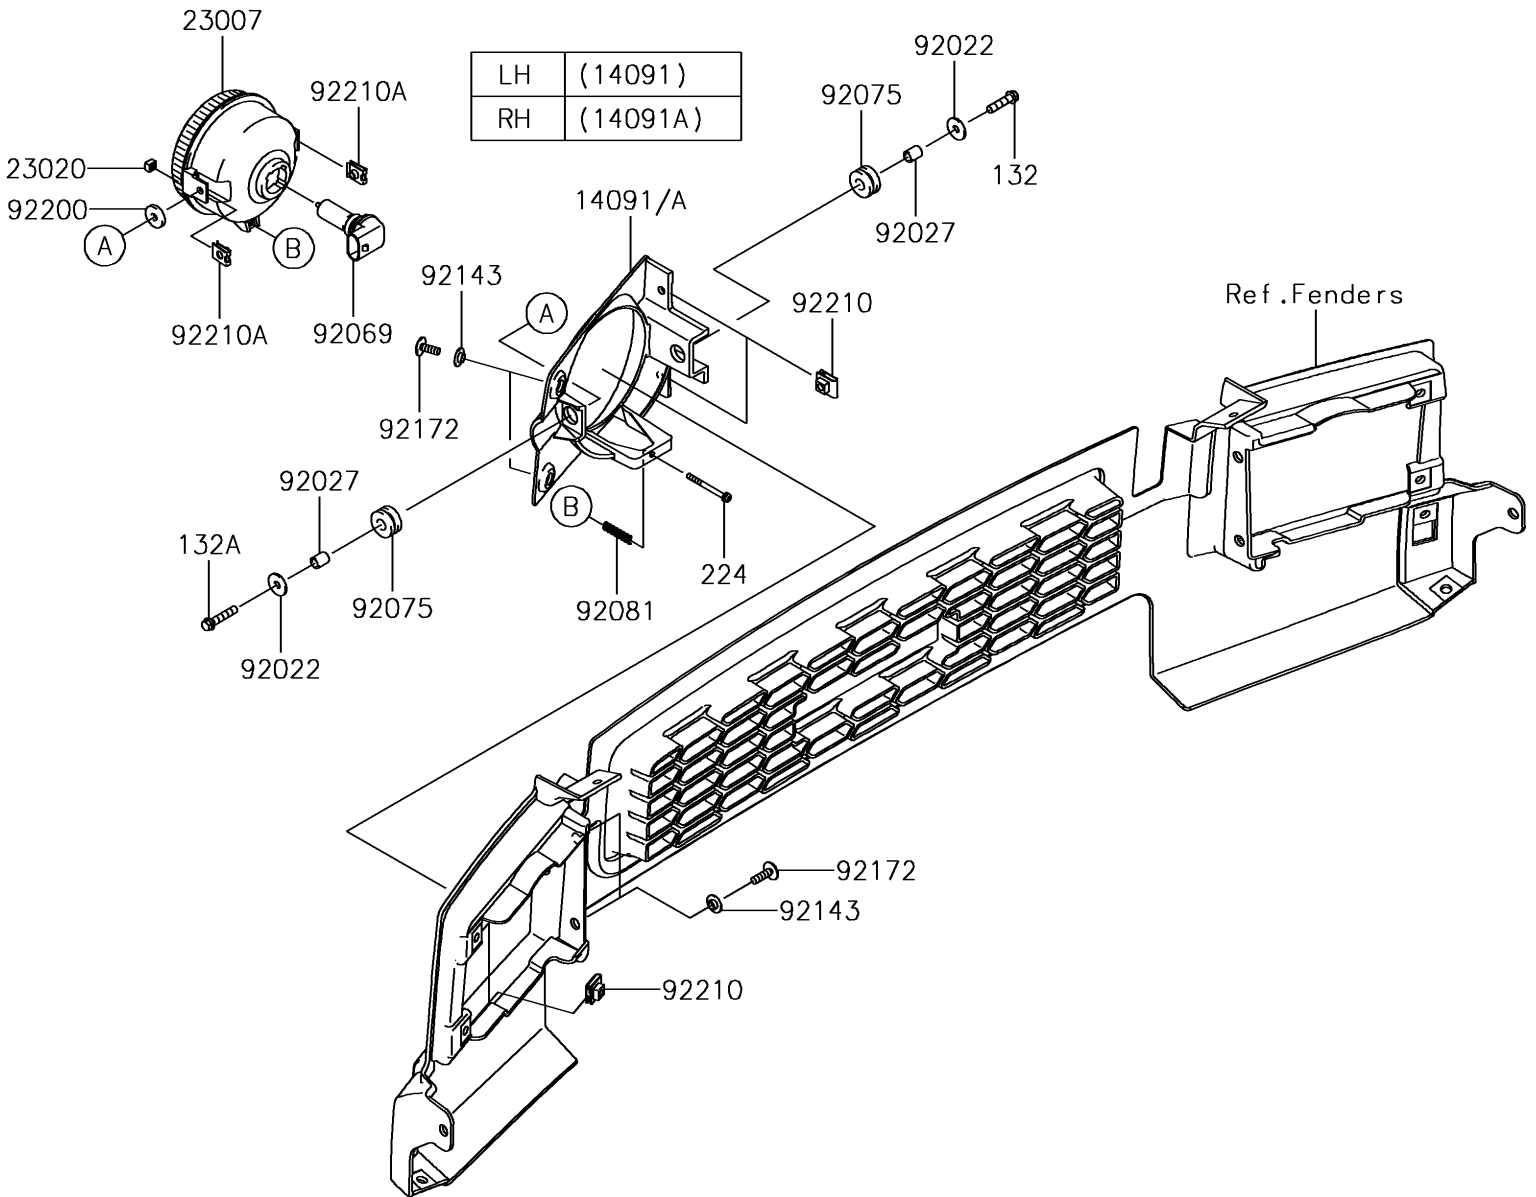

2018 MULE™ 4010 TRANS4x4® PARTS DIAGRAM

Headlight(s)

F2710

2018 MULE™ 4010 TRANS4x4® PARTS LIST

Headlight(s)

ITEM NAME	PART NUMBER	QUANTITY
COVER,HEAD LAMP,LH (Ref # 14091)	14091-0827	1
COVER,HEAD LAMP,RH (Ref # 14091A)	14091-0828	1
LENS-COMP,HEAD LAMP (Ref # 23007)	23007-0096	2
NUT,4MM,FOCUS ADJUST (Ref # 23020)	23020-018	2
WASHER,6.5X20X1.6 (Ref # 92022)	92022-125	4
COLLAR,6.8X10X12 (Ref # 92027)	92027-162	4
BULB,12V 35/35W (Ref # 92069)	92069-0019	2
DAMPER,10X24X12 (Ref # 92075)	92075-1690	4
SPRING,FOCUS ADJUST (Ref # 92081)	92081-1896	2
COLLAR (Ref # 92143)	92143-1087	8
SCREW,TAPPING,6X20 (Ref # 92172)	92172-0488	8
WASHER,6.5X20X3.2 (Ref # 92200)	92200-0359	2
NUT,LEAF SPRING,6MM (Ref # 92210)	92210-0624	8
NUT (Ref # 92210A)	92210-1125	4
BOLT-FLANGED-SMALL,6X25 (Ref # 132)	132BA0625	2
BOLT-FLANGED-SMALL,6X30 (Ref # 132A)	132BA0630	2
SCREW-PAN-WP-CROS,4X45 (Ref # 224)	224AA0445	2