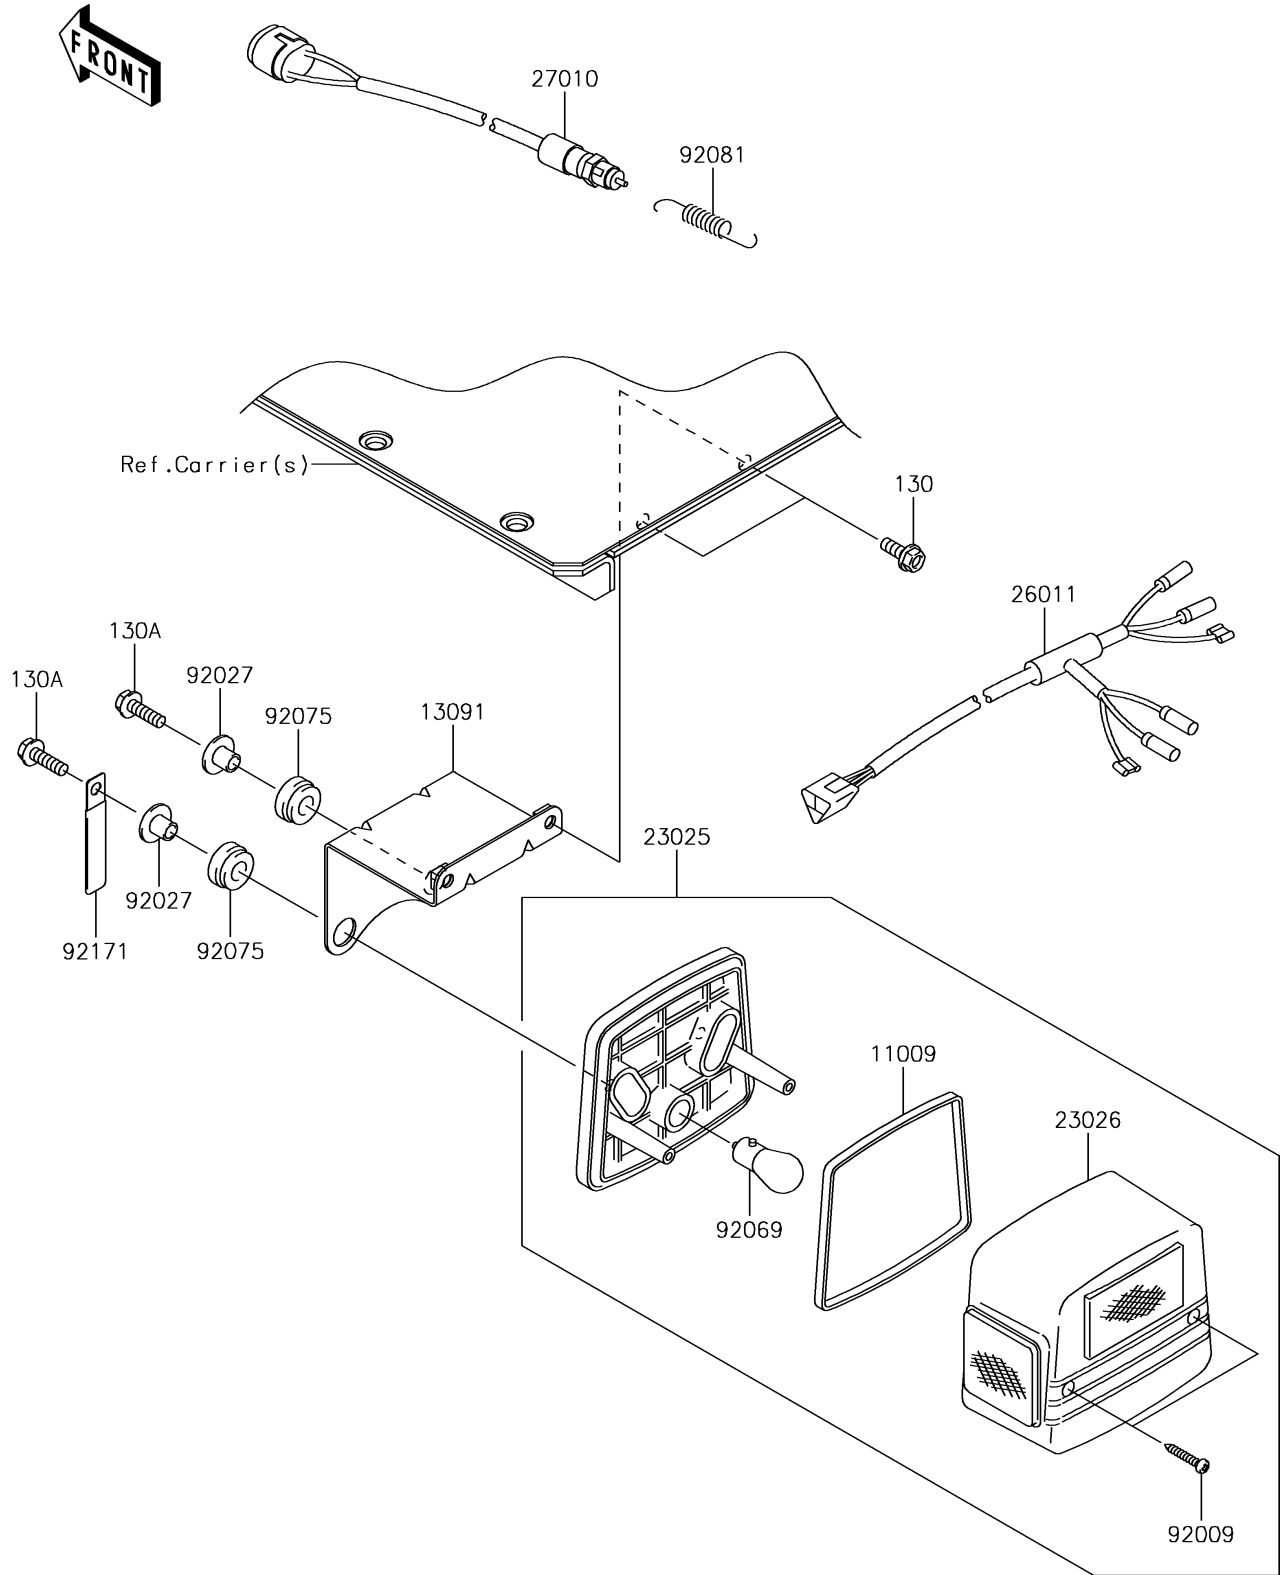

2018 MULE™ 4010 TRANS4x4® PARTS DIAGRAM

Taillight(s)

F2720

2018 MULE™ 4010 TRANS4x4® PARTS LIST

Taillight(s)

ITEM NAME	PART NUMBER	QUANTITY
GASKET,TAIL LAMP (Ref # 11009)	11009-1215	2
HOLDER,TAIL LAMP (Ref # 13091)	13091-1743	2
LAMP-TAIL (Ref # 23025)	23025-1042	2
LENS,TAIL LAMP (Ref # 23026)	23026-1019	2
WIRE-LEAD (Ref # 26011)	26011-1756	1
SWITCH,BRAKE LAMP (Ref # 27010)	27010-1301	1
SCREW,TAPPING,4X25 (Ref # 92009)	92009-1069	4
COLLAR,L=11.1 (Ref # 92027)	92027-194	4
BULB,12V 21/5W (Ref # 92069)	92069-1011	2
DAMPER (Ref # 92075)	92075-277	4
SPRING,HOOK RETURN (Ref # 92081)	92081-1466	1
CLAMP,L=60 (Ref # 92171)	92171-0652	2
BOLT-FLANGED,6X16 (Ref # 130)	130BA0616	4
BOLT-FLANGED,6X20 (Ref # 130A)	130BA0620	4