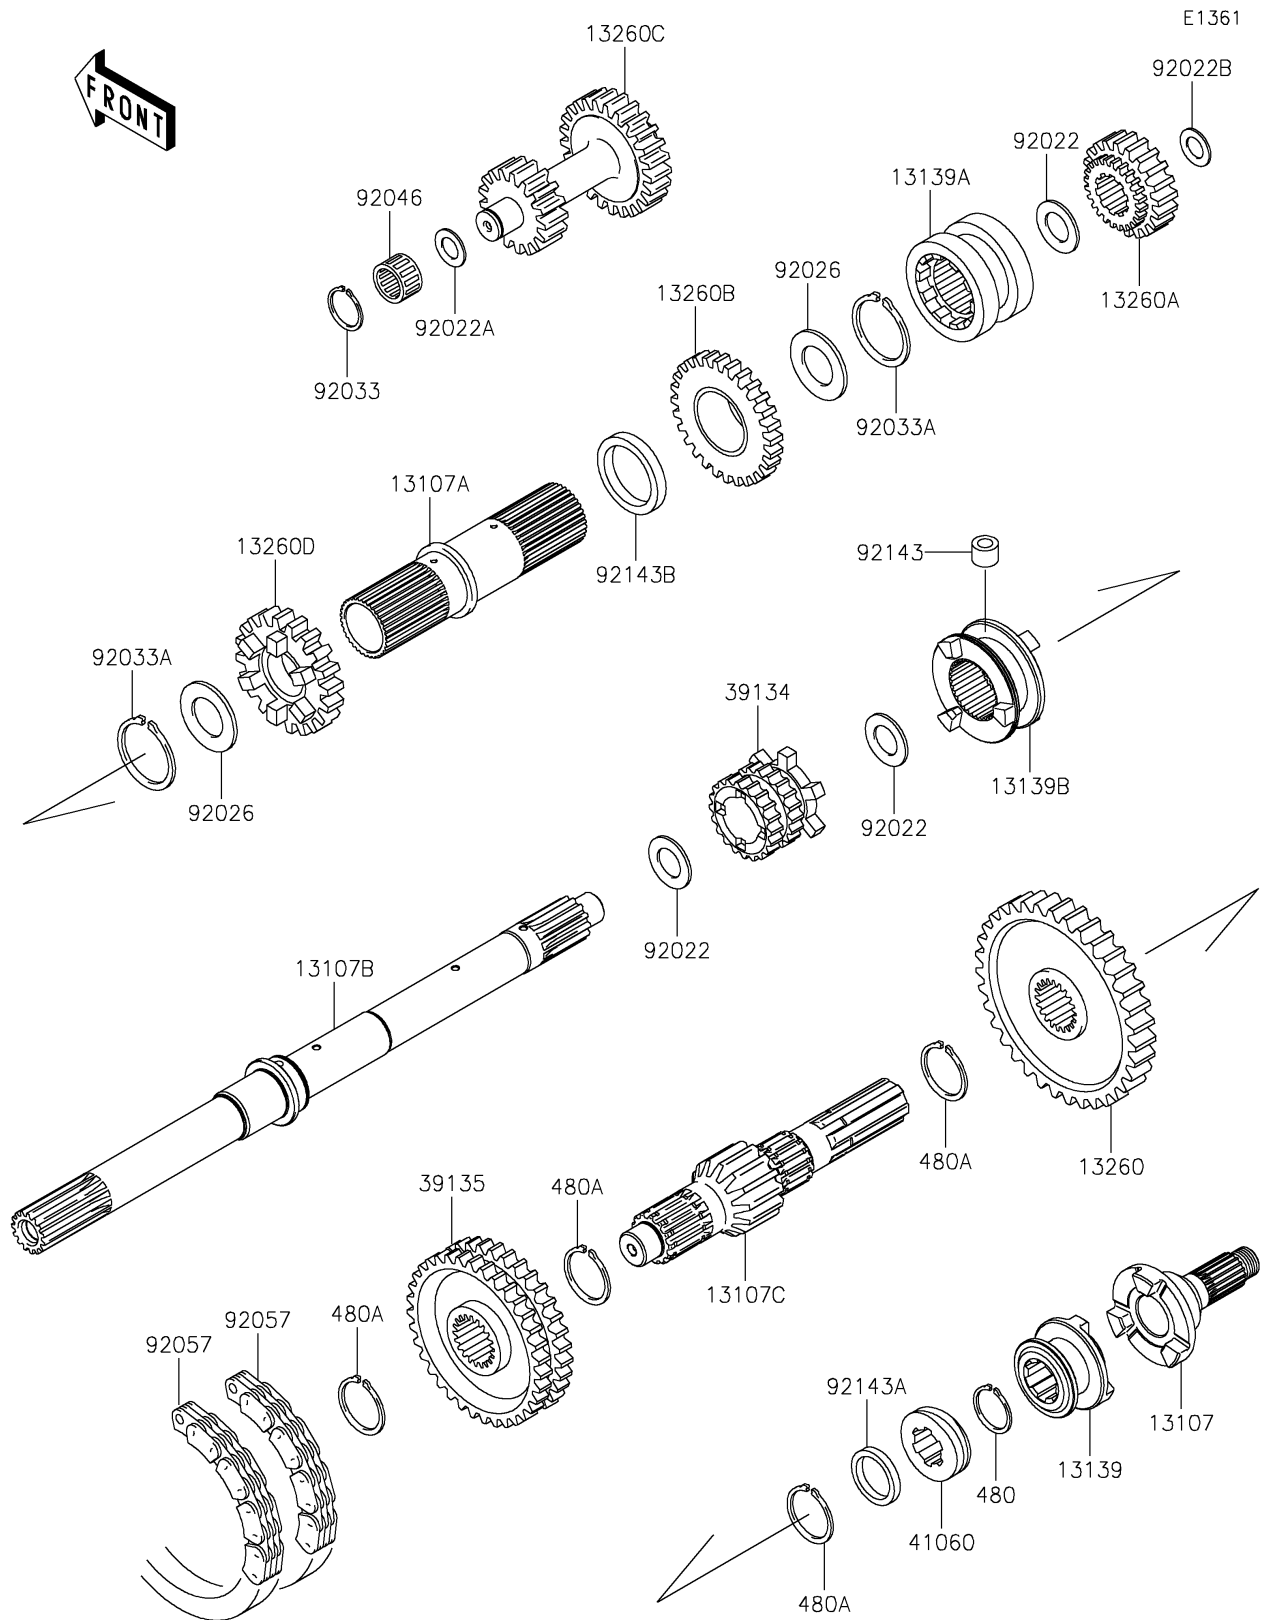

2019 MULE™ 4010 4x4 PARTS DIAGRAM

Transmission

2019 MULE™ 4010 4x4 PARTS LIST

Transmission

ITEM NAME	PART NUMBER	QUANTITY
SHAFT,2WD/4WD (Ref # 13107)	13107-0106	1
SHAFT,INPUT OUTER (Ref # 13107A)	13107-1309	1
SHAFT,INPUT (Ref # 13107B)	13107-1470	1
SHAFT,OUTPUT,14T (Ref # 13107C)	13107-1517	1
SHIFTER,2WD/4WD (Ref # 13139)	13139-0010	1
SHIFTER,SPEED,HI/LOW (Ref # 13139A)	13139-1069	1
SHIFTER,FR/RR (Ref # 13139B)	13139-1072	1
GEAR,OUTPUT REVERSE,51T (Ref # 13260)	13260-1288	1
GEAR,INPUT REDUCTION,20T (Ref # 13260A)	13260-1289	1
GEAR,INPUT REDUCTION,28T (Ref # 13260B)	13260-1290	1
GEAR,REDUCTION,17T&25T (Ref # 13260C)	13260-1291	1
GEAR,INPUT 28T (Ref # 13260D)	13260-1462	1
SPROCKET-DRIVE,20T (Ref # 39134)	39134-1055	1
SPROCKET-DRIVEN,41T (Ref # 39135)	39135-1055	1
GEAR-METER SCREW (Ref # 41060)	41060-1147	1
WASHER,25.3X33X1 (Ref # 92022)	92022-1109	3
WASHER,17.3X28X1 (Ref # 92022A)	92022-255	1
WASHER,17.3X30X1.4 (Ref # 92022B)	92022-270	1
SPACER,35.3X44X0.5 (Ref # 92026)	92026-1375	2
RING-SNAP (Ref # 92033)	92033-032	1
RING-SNAP (Ref # 92033A)	92033-1269	2
BEARING-NEEDLE,K17X23X13.8 (Ref # 92046)	92046-1184	1
CHAIN,REVERSE,81RH2520,54L (Ref # 92057)	92057-1364	2
COLLAR,8X14X10.5 (Ref # 92143)	92143-1497	1
COLLAR,25X32X4.5 (Ref # 92143A)	92143-1597	1
COLLAR (Ref # 92143B)	92143-1599	1
CIRCLIP-TYPE-C,25MM (Ref # 480)	480J2500	1
CIRCLIP-TYPE-C,30MM (Ref # 480A)	480J3000	4